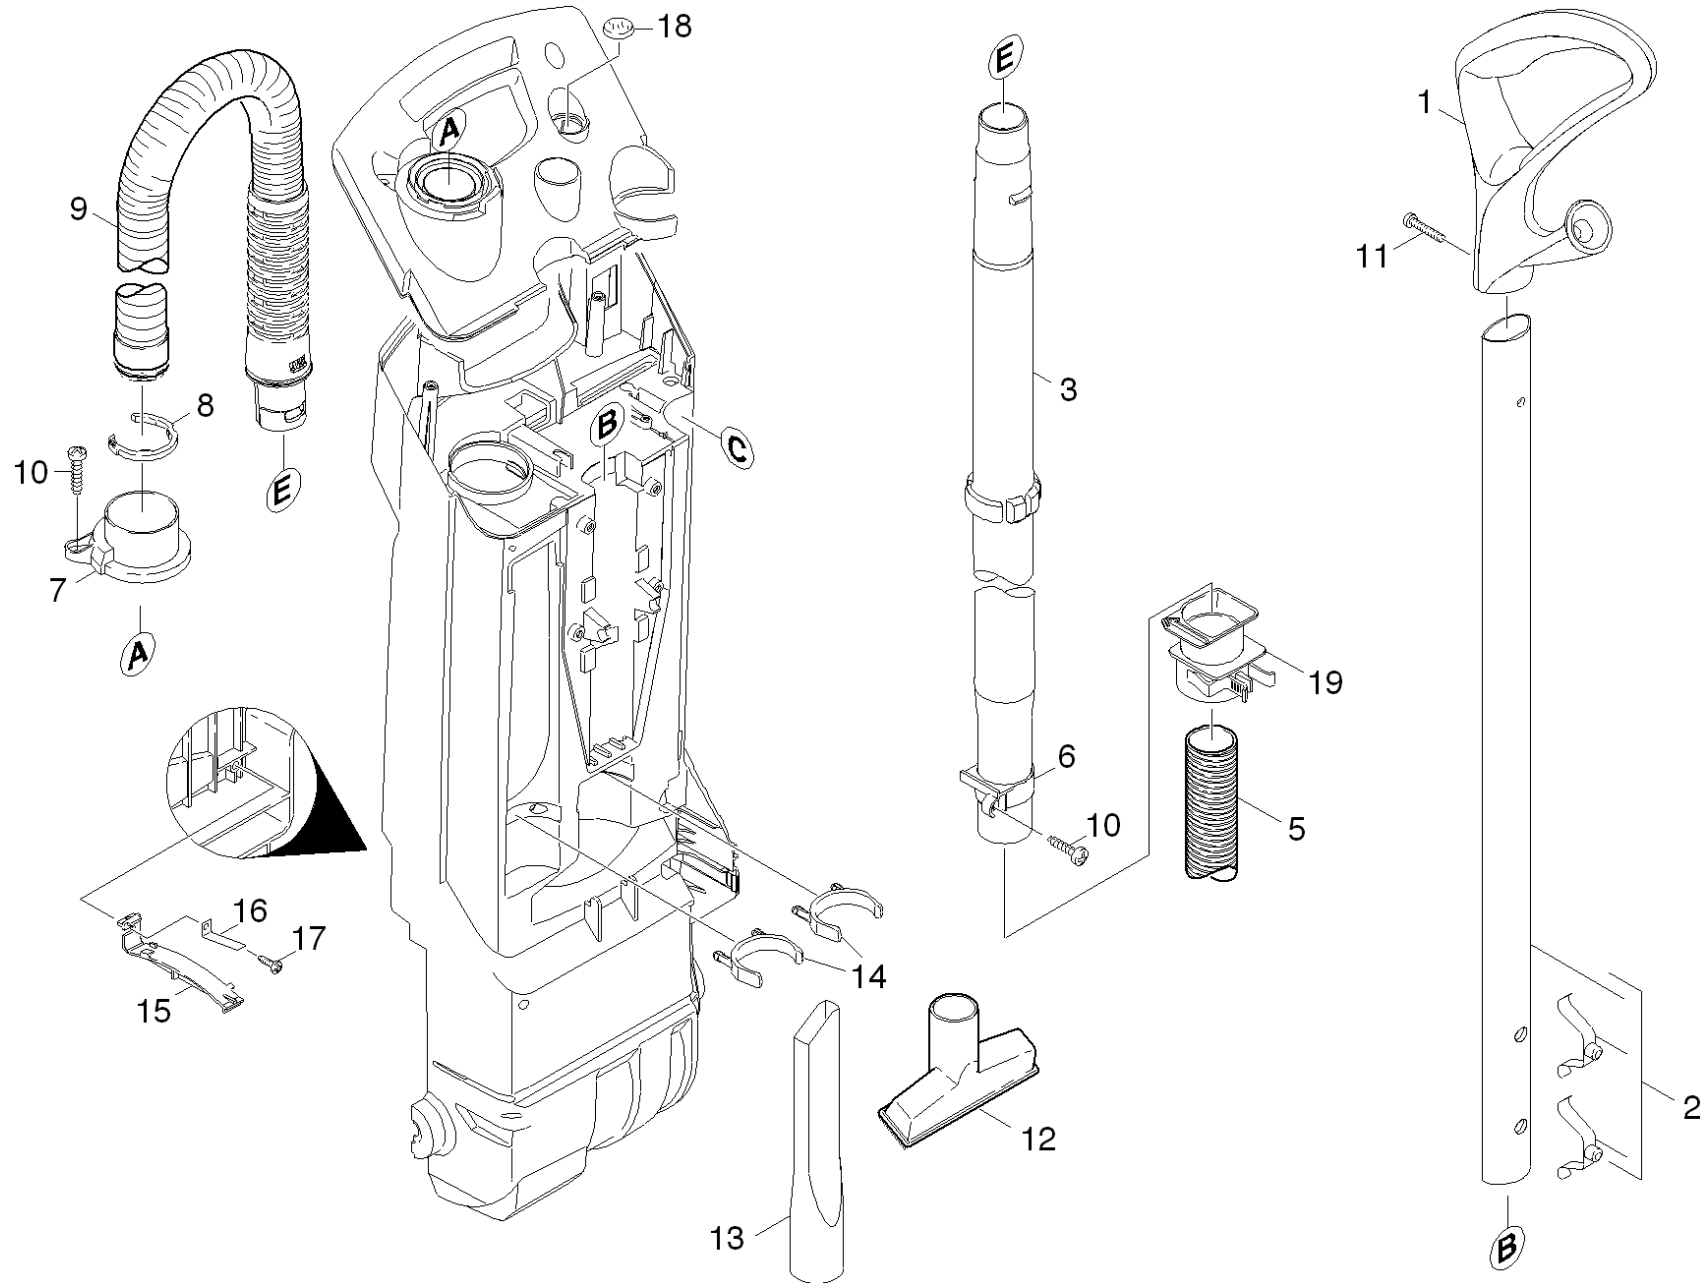

11 Individual parts

Professional \ Vacuum cleaner \ Dry vacuum cleaner \ CV 30/1 CUL \ Spare parts list CV 30/1 \ Top part \ Individual parts

11 Individual parts

Professional \ Vacuum cleaner \ Dry vacuum cleaner \ CV 30/1 CUL \ Spare parts list CV 30/1 \ Top part \ Individual parts

KÄRCHER

POS	Article no.	Description	Quantity	Unit
1	5.321-713.3	Handhold	1	PC
2	4.128-001.0	Handle complete only for replacement	1	PC
3	5.129-046.3	Suction tube	1	PC
5	6.391-115.0	Suction hose DN32	1	PC
6	5.570-075.0	Ring suction tube	1	PC
7	5.032-540.0	Hosebarb	1	PC
8	5.031-011.0	Locking ring	1	PC
9	6.391-934.0	Expandable suction hose cone T DN32 0.47m	1	PC
10	7.303-108.0	Screw 5x20 -10.9-R2R (In6Rd)	2	PC
11	7.303-278.0	Screw 5x45-A2-70 (K-In6Rd)	1	PC
12	6.905-998.0	Upholstery nozzle complete NW35	1	PC
13	6.906-240.0	Crevice nozzle DN35	1	PC
14	5.041-111.0	Clip accessories	2	PC
15	5.042-836.3	Holder filter	1	PC
16	5.332-339.0	Spring	1	PC
17	7.303-106.0	Screw 4x12 -10.9-R2R (IN6RD)	1	PC
18	5.031-521.3	Lens	1	PC
19	5.407-135.0	Sleeve suction tube qusty grey	1	PC