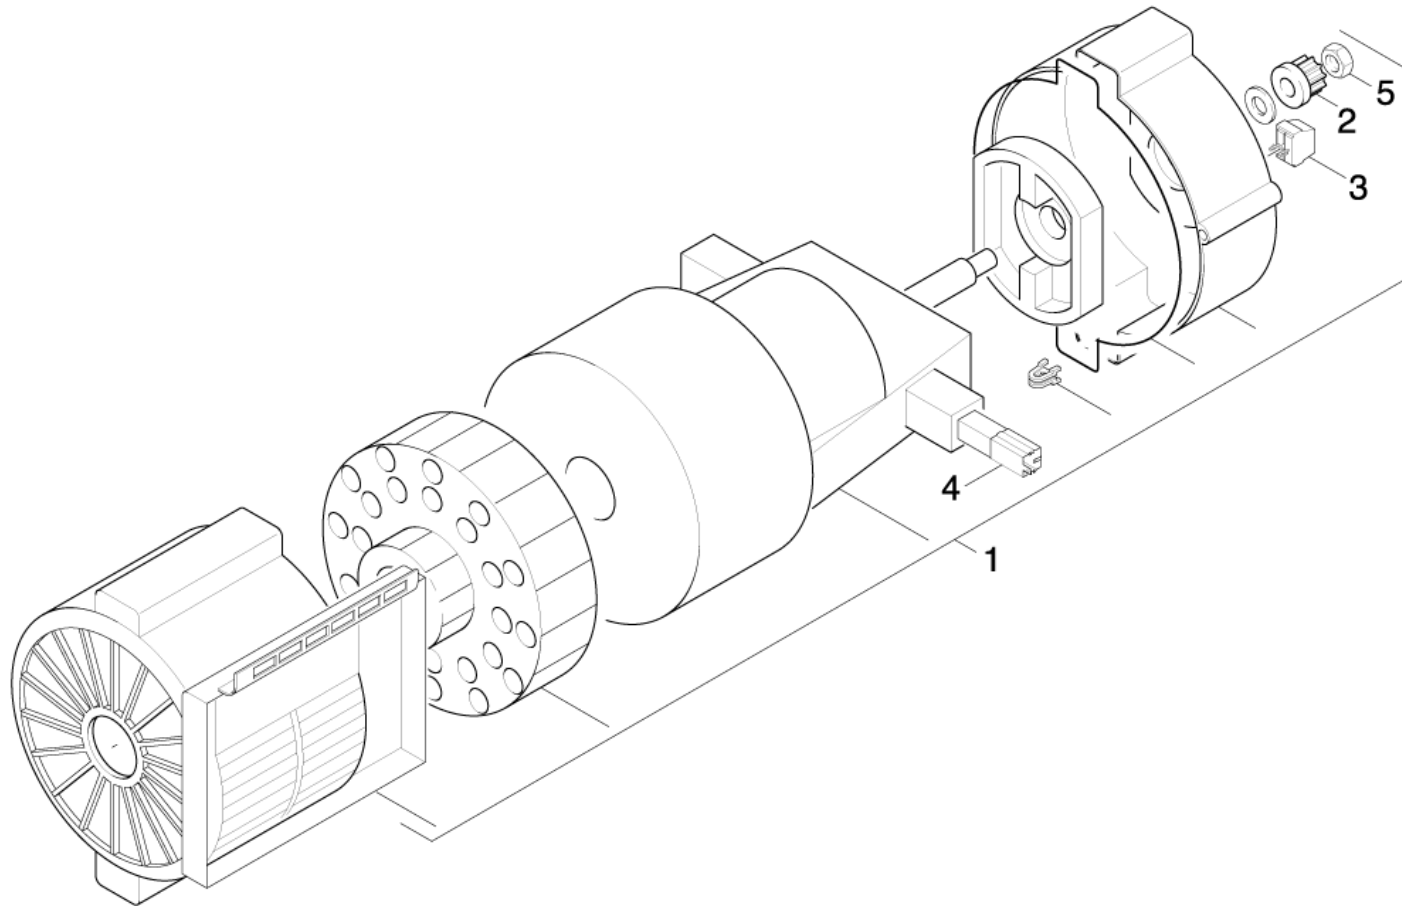

## 30 Vacuum motor

Professional \ Vacuum cleaner \ Dry vacuum cleaner \ CV 30/1 CUL \ Spare parts list CV 30/1 \ Vacuum motor

## 30 Vacuum motor

Professional \ Vacuum cleaner \ Dry vacuum cleaner \ CV 30/1 CUL \ Spare parts list CV 30/1 \ Vacuum motor

POS	Article no.	Description	Quantity	Unit
1	4.060-591.0	Motor housing complete	1	PC
2	5.352-085.0	Pinion	1	PC
3	6.643-551.0	Strip terminal	1	PC
4	6.610-249.0	Carbon brush set 120V	1	PC
5	7.311-431.0	Hexagon nut M5-1.4305 DIN 985	1	PC