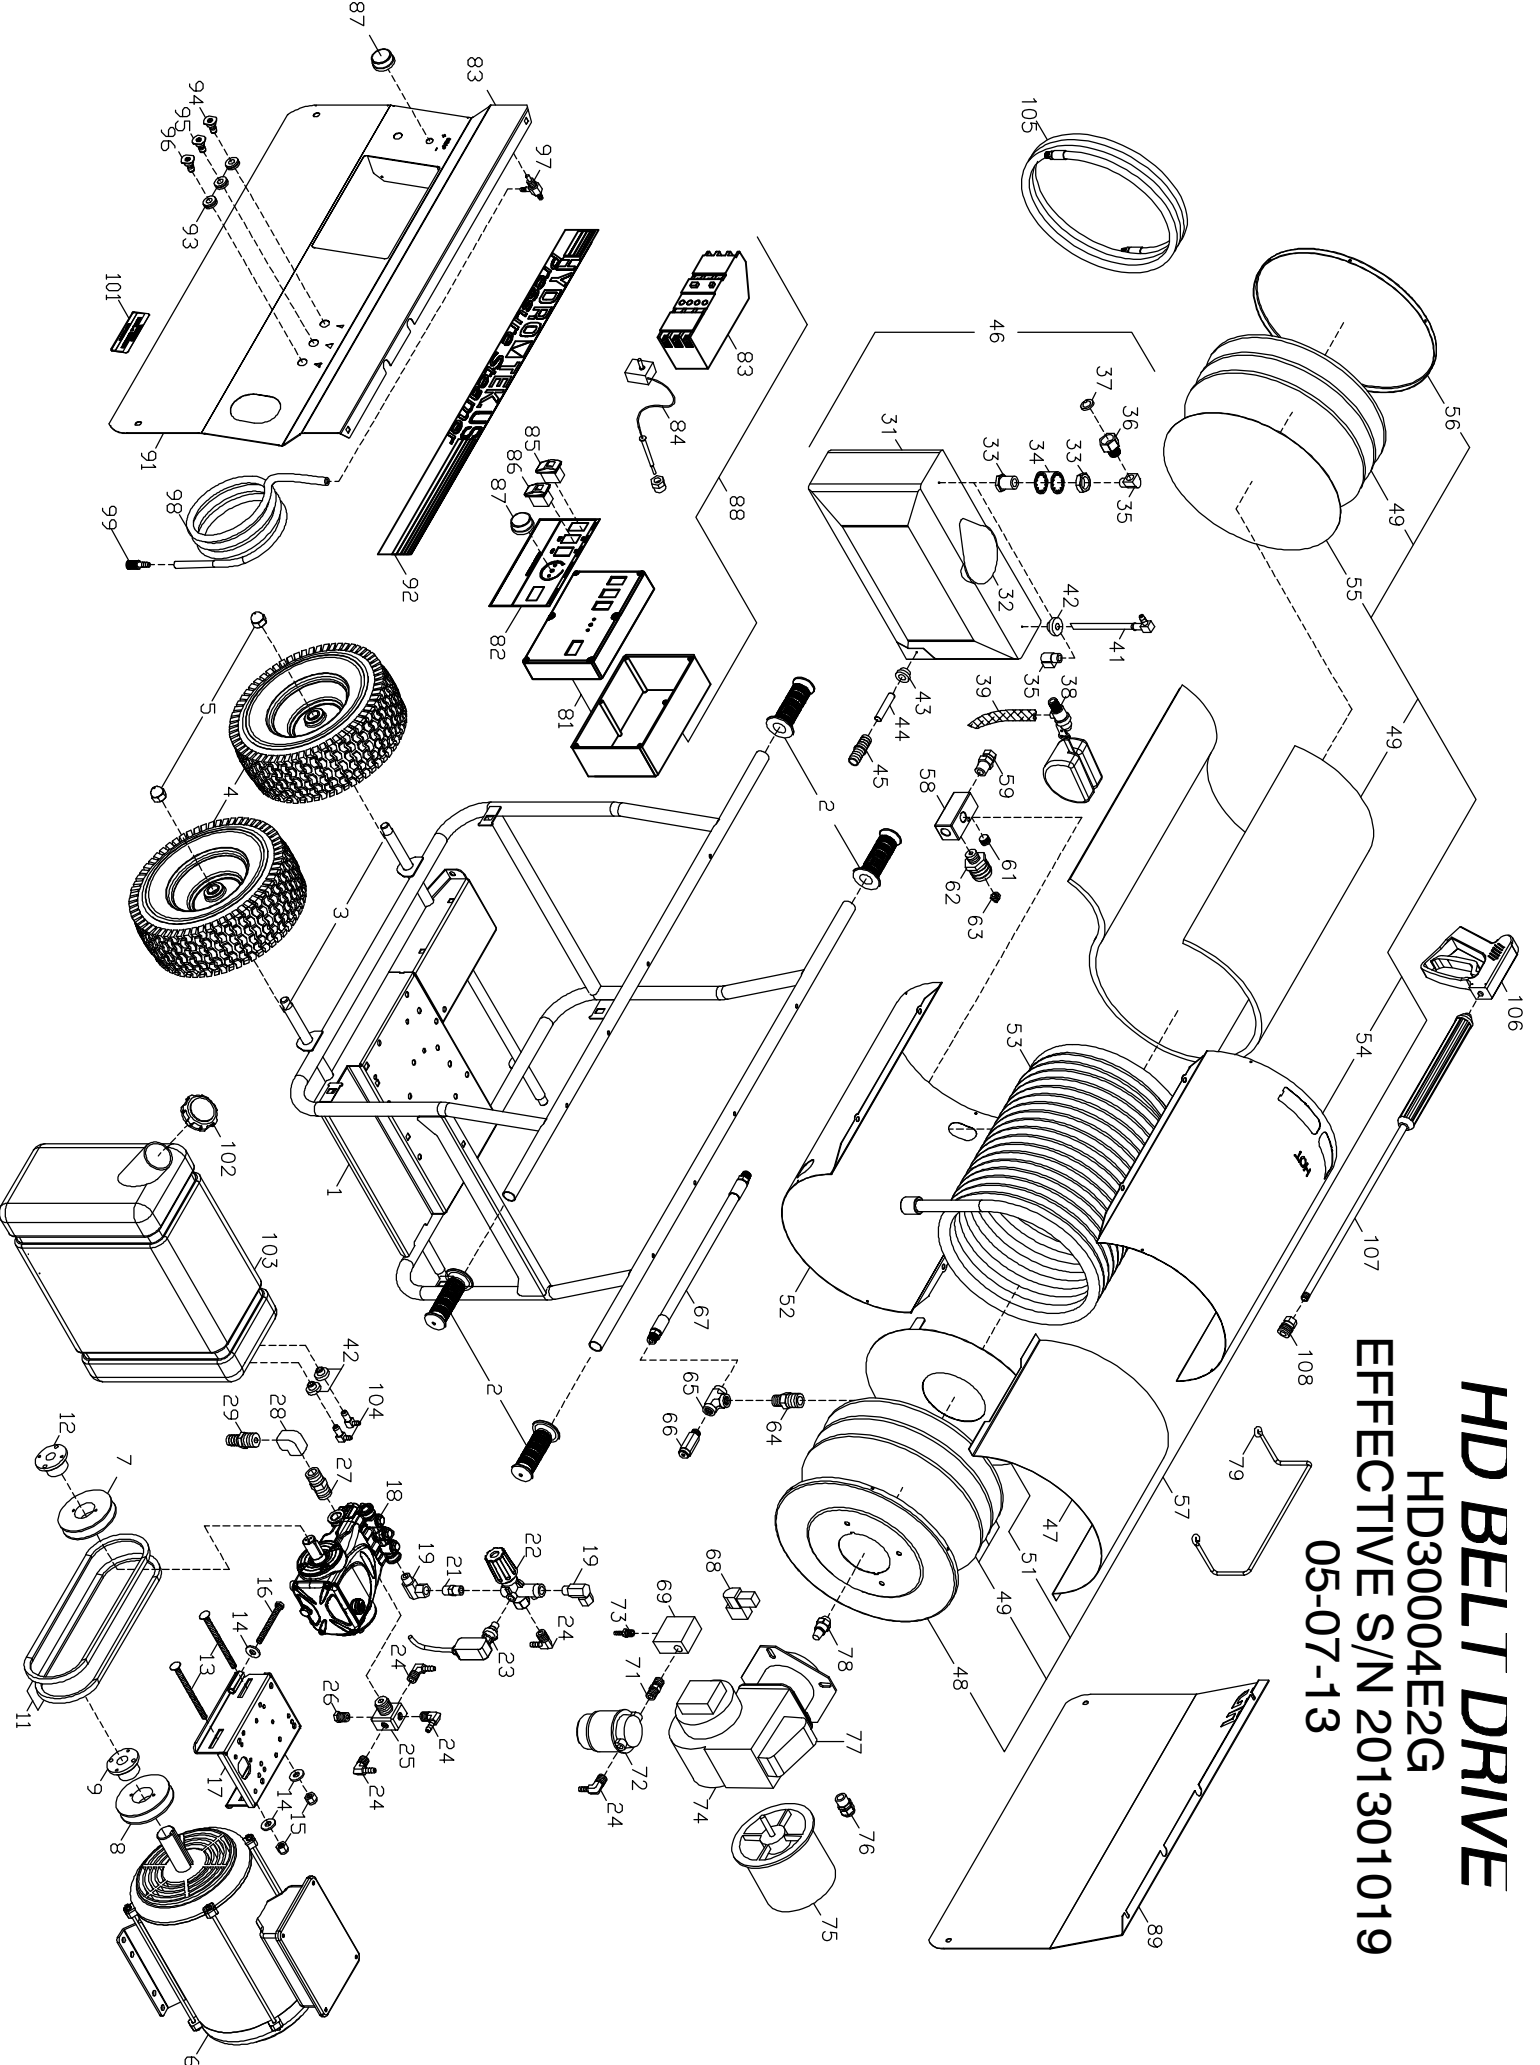

HD BELT DRIVE

HD30004E2G

EFFECTIVE S/N 201301019

05-07-13

HD30004E2G (BELT DRIVE) PARTS LIST

S/N201301019

7-May-13

1	HHD00	HD FRAME STAINLESS	40			79	HHP29	WIRE HOSE HOOK-ZINC PLATED
2	HL010	HAND GRIP 1in MX	41	DF599	FUEL TANK ADAPTER W/PLASTIC TUBE	80		
3	SR625	ROD, THREADED 5/8 ZINCE PLATED	42	DFF04	FUEL TANK BUSHING 1/4	81	HHD52	ELECT BOX HD LASER CUT
4	HT127	WHEEL&TIRE TURF 13x5.00-6 3/4 BEARING GREY	43	DFF10	WATER TANK BUSHING 5/8"	82	GLL82	LABEL CONTROL HD
5	FNA09	NUT ACORN 5/8-11	44	VF050	STRAINER TUBE FOR FLOAT TANK	83	ECC21	CONTACTOR 40AMP 240V 3 POLE DE
6	ME800	MOTOR 8 HP 1ph ODP 208/230	45	D1010	SPLICER 5/8 BRASS	84	ECH50	THERMOSTAT 60-250 1 GP PART=25
7	KU050	SHEAVE 2BK50	46	WT050	FLOAT TANK ASM W/VALVE SPECIFY	85	EC421	ROCKER SWITCH 230V CLEAR
8	KU047	SHEAVE BK47H	47	HHD05	HD/SM BURNER RAIN GUARD	86	EC420	ROCKER SWITCH 230V RED
9	KSH20	BUSHING H 1 3/8 5/16	48	B0304	COIL HEAD 2012 BURNER END BC300	87	ECH70	KNOB; BLUE .25 x 1.500D
10			49	BN053	INSUL BLKT 50SQ' 1/2 x 24 8#25'	88	EHD62	HD PUMP BOX ASSM 6HP 230V 1PH
11	KSB29	BELT BX29	50			89	HHD31	HD REAR PANEL
12	KSH19	BUSHING H24MM	51	BN305	DISC RETAINER 13.0 OD w/HOLE BURNER END	90		
13	FB886	CARRIAGE BOLT 3/8-16 x 6.5	52	B0314	COIL WRAP BOTTOM 1 PASS 2012 BC300	91	HHD34	HD CONTROL PANEL-HD30004E2G
14	FWC06	WASHER CUT 3/8 PLD	53	BC144	COIL 4PK SINGLE PASS 13.0 OD NEW HT MFG	92	GLL75	LABEL HYDRO TEK 34 x 3.00
15	FNL06	NUT LOCK 3/8-PLD	54	B0313	COIL WRAP TOP 1 PASS SH-HD 2012 BC300	93	HLB09	NOZZEL GROMET HOLDER
16	FB648	BOLT 3/8 x 3 ALL THREAD	55	BN327	INSUL DISC RETAINER 13.00 DIA 2012 BC300	94	NQ452	NOZZEL/QDC 045 x 15
17	HCS12	CPS PUMP RAIL SLIDE TALL	56	B0303	COIL CAP OUTLET 14.50 BC300 OUTLET SIDE	95	NQ454	NOZZEL/QDC 045 x 40
18	PG422	PUMP 3.9 @ 3000 psi	57	BC300P	COIL ASM SINGLE PASS 4PK 2012 HD-SH	96	NQ353	NOZZEL/QDC 035 x 25
19	DE866	SWIVEL 3/8"F x 3/8"M 90	58	HHA10	BLOCK 1.5 x 1.5 x 3.5 OUTLET	97	VVC10	CHEMICAL MET VALVE MV-100 MOD
20			59	DE568	SWIVEL 3/8"F x 1.2"M STEEL	98	DHB04	TUBING; CLEAR BRAIDED 1/4
21	DB506	NIPPLE 3/8" STEEL	60			99	VF045	STRAINER CHEMICAL w/CHECK
22	UU260	UNLOADER, ST261 NO SWITCH	61	D1061	PLUG 3/8" FLUSH HEAD HEX STEEL	100		
23	VS030	PRESSURE SWITCH 4000 PA/PR16	62	UPB05	ADAPTER FITTING-BURST DISC	101	GLL20	LABEL DIESEL FUEL ONLY
24	D8040	HOSE BARB 1/4" 90 ELBOW	63	UPB80	BURST DISC 8000psi TORQUE 32-4	102	WT080	FUEL CAP, DIESEL
25	HHA05	MINI MAN IFOLD-BRASS	64	DB507	NIPPLE 3/8" x 1/2" STEEL	103	WT075	FUEL TANK 7.5 DIESEL CLEAR
26	D1040	PLUG 1/4" BRASS	65	DE066	TEE 3/8" STEEL	104	DFE04	FUEL TANK ELL 1/4
27	D2088	NIPPLE 1/2" BRASS	66	UP137	PRESSURE RELIEF 3700 psi BLACK	105	DH050	HOSE 3/8" x 50' 3000 PSI
28	D5088	ELL 1/2" BRASS	67	DH002	HOSE 3/8" x 14" 5000PSI	106	VG200	TRIGGER,GUN INSULATED 4000 PSI
29	D8072	HOSE BARB 5/8H x 1/2M .281id BLUE	68	BPV20	FUEL VALVE 220V	107	VW036	WAND 1/4" x 36" MOLDED GRIP
30			69	BPA10	FUEL PUMP MOD A2V-7116	108	DQ04S	COUPLER 1/4" SOCK FEM
31	WT040	TANK, FLOAT 4 GAL HD LINEAR (NO HOLES)	70			109		
32	HH400	FLOAT TANK COVER; HINGED	71	D2044	NIPPLE 1/4 BRASS			
33	D7520	PANEL FITTING 3/4" BRASS	72	BF020	FUEL FILTER RAYCOR HYDRO TEK			
34	FW701	WASHER FLOAT TANK 1.75 OD 14 GA	73	D8044	BARB, HOSE 1/4" BRASS			
35	D5566	STREET ELL 3/8" BRASS	74	BU602	BURNER , BECKET AFG 230V			
36	D006M	GARDEN HA 3/8" NPT MALE	75	BM562	BURNER MOTOR 220V BECKET			
37	D0021	SCREEN WASHER GARDEN HA	76	EWC08	STRAIN RELIEF 1/2" HEYCO (3/8)			
38	VVF08	FLOAT VALVE 3/8" BRASS	77	BMT25	IGN TRANSFORMER-IRON CORE 240V BECKET			
39	DHB08	CLEAR BRAID TUBING 1/2" x 8 1/2"	78	BZ225	FUEL NOZZLE 2.25 80B			