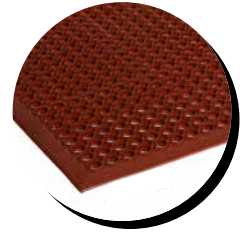

SAFEWALK LIGHT

CLASSIC

WET AREAS / KITCHEN

COMMERCIAL

COLORS

#646
TERRA COTTA

TECHNICAL INFORMATION

- SURFACE: Nitrile rubber with circular drains
- THICKNESS: 1/2"
- BORDERS: Bevelled

FINISHING

WARRANTY

Limited 1 year

CARPET SIZES & ROLLS

MATS

- 3' X 5'
- 3' X 9'9"*
- 3' X 14'6"*
- 3' X 19'3"*

* CARPETS MORE THAN 5' HAVE A JOINT AT EVERY 5'

ROLLS

NA

CUSTOM MATS: NA

Safety mat made for food processing stations

- Nitrile-based rubber resists oils, sugars, and fats
- Surface with raised holes provides excellent traction with optimal drainage