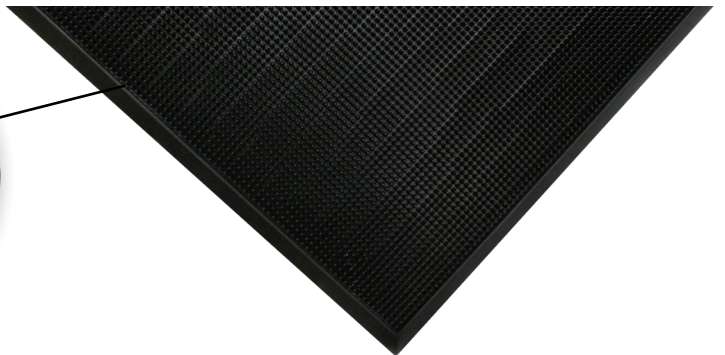

Flex Tip™ Mats

Scraper Mats • Outdoor

Flex Tip mats feature thousands of finger-like tips designed to scrape dirt from shoes.

- **Clean** – 2,000 finger-like tips per square foot effectively remove dirt while deep wells hold it to minimize tracking
- **Safe** – OSHA-compliant beveled edges ensure a safe transition from floor to mat
- **Comfortable** – Finger-like tips provide excellent anti-fatigue qualities
- **Easy to Clean** – Flexible design ensures easy handling and cleaning (shake off soil and hose off)
- **5/8" thick natural rubber construction** makes this a substantial mat that is unlikely to move, even with heavy winds

Thousands of finger-like tips
Effectively removes dirt &
minimizes tracking

Flex Tip™ Mats

Scraper Mats • Outdoor

Product No. 874

Size (in.)	Shipping Weight
24" x 32"	13 lbs.
32" x 39"	20 lbs.
36" x 72"	40 lbs.