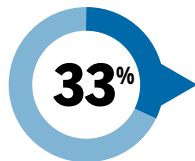

- Floors
- Walls
- Windows
- Mirrors
- High Capacity Cubes
- Display Counters
- Bar Tops
- Warming Devices
- Ice Machines
- Vent Hoods
- Food Display Cases
- Appliances
- Desks
- Pictures/Signage
- Book Cases
- Dressers
- Tables
- Baseboards
- Shelves
- Blinds
- Escalators
- Airplane Tray Tables

The Revolutionary SPHERGO® Flat Surface Cleaning System

The SPHERGO® surface-cleaning base tool together with MicroWorks® microfiber cleaning pads – was developed specifically to address problems presented by using traditional rag cleaning and wiping systems for flat surfaces.

Musculoskeletal disorders (MSDs), including back and trunk injuries, carpal tunnel syndrome, bursitis, and tendonitis, are cumulative “ergonomic injuries” that commonly occur in workers in the cleaning and sanitation industry. The costs of MSDs to businesses can be massive in both human and financial terms.

Why SPHERGO®?

While manual cleaning with rags can be effective, the process requires a great deal of wrist motion and physical bending for extended periods. Rag cleaning results in the highest rate of fatigue and potential for MSDs. The SPHERGO® Surface Cleaning System is an ergonomic breakthrough, developed through extensive research and testing to address the physical challenges of manual cleaning of flat vertical and horizontal surfaces (walls, floors, mirrors, windows, etc.).

MSDs account for 33% of occupational injury and illness cases.

- When used with the telescoping or extended reach pole, the flat pad surface rotates around the ball handle, dramatically minimizing the wrist motions, repeated torso flexion, and straining movements that can lead to MSDs
- Tested according to REBA (Rapid Entire Body Assessment) guidelines, the SPHERGO system was found to lessen flexion, extension, and radial/ulnar deviation when cleaning, compared to the results when using a standard rag or mopping system