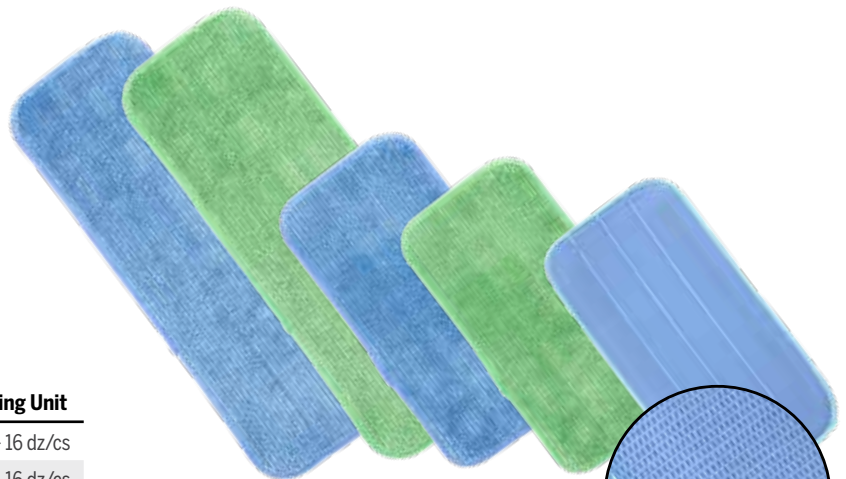

■ **MicroWorks® specialty flat pad** designed with a low nap for streak-free cleaning on glass, mirrors, and other reflective surfaces