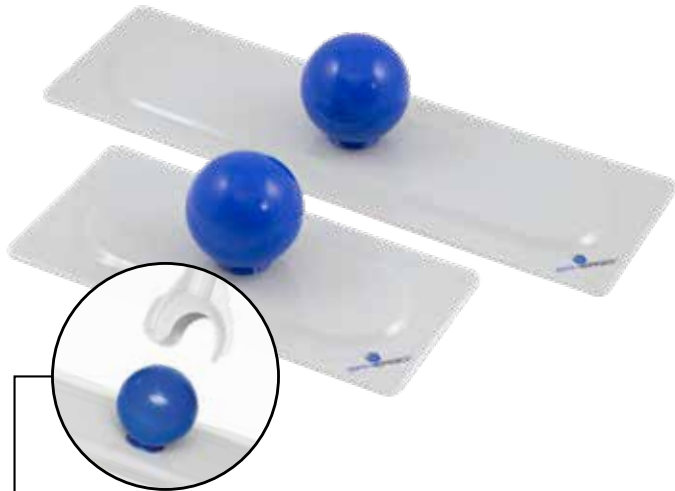

### Why SPHERGO®?

While manual cleaning with rags can be effective, the process requires a great deal of wrist motion and physical bending for extended periods. Rag cleaning results in the highest rate of fatigue and potential for MSDs. The SPHERGO® Surface Cleaning System is an ergonomic breakthrough, developed through extensive research and testing to address the physical challenges of manual cleaning of flat vertical and horizontal surfaces (walls, floors, mirrors, windows, etc.).

**MSDs** account for 33% of occupational injury and illness cases.

- When used with the telescoping or extended reach pole, the flat pad surface rotates around the ball handle, dramatically minimizing the wrist motions, repeated torso flexion, and straining movements that can lead to MSDs
- Tested according to REBA (Rapid Entire Body Assessment) guidelines, the SPHERGO system was found to lessen flexion, extension, and radial/ulnar deviation when cleaning, compared to the results when using a standard rag or mopping system

### SPHERGO® Flat Surface Cleaning System

- Faster and more efficient – greater surface area is cleaned in one motion
- Improves productivity, reduces fatigue, Increases job satisfaction
- Medium base tool for use with 5" x 11" microfiber flat pad for horizontal and vertical flat surfaces (counters, walls, windows, etc.)
- Large base tool for use with 5" x 16" microfiber flat pad and telescoping handle for floor care
- Lightweight: SPHERGO® medium tool plus pad weighs less than 0.5 lbs; SPHERGO® large tool plus telescoping pole w/socket weighs less than 1.5 lbs
- Hook and loop fabric for attaching microfiber pad
- Tools can be incorporated into existing microfiber protocols

■ **Spherical ball** easily attaches to poles by popping it into the socket.

■ **Telescoping pole w/snap-in socket** adjusts up to 62" for floor applications. Larger collar at the pole adjustment point offers an easy to hold, comfortable, and ergonomic grip.