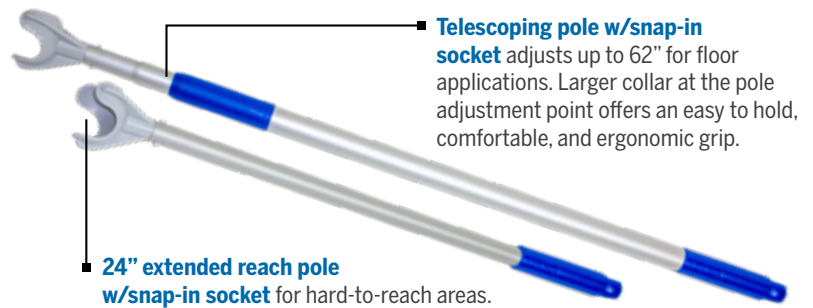

**MSDs** account for 33% of occupational injury and illness cases.

- When used with the telescoping or extended reach pole, the flat pad surface rotates around the ball handle, dramatically minimizing the wrist motions, repeated torso flexion, and straining movements that can lead to MSDs
- Tested according to REBA (Rapid Entire Body Assessment) guidelines, the SPHERGO system was found to lessen flexion, extension, and radial/ulnar deviation when cleaning, compared to the results when using a standard rag or mopping system

■ **Spherical ball** easily attaches to poles by popping it into the socket.

■ **Telescoping pole w/snap-in socket** adjusts up to 62" for floor applications. Larger collar at the pole adjustment point offers an easy to hold, comfortable, and ergonomic grip.