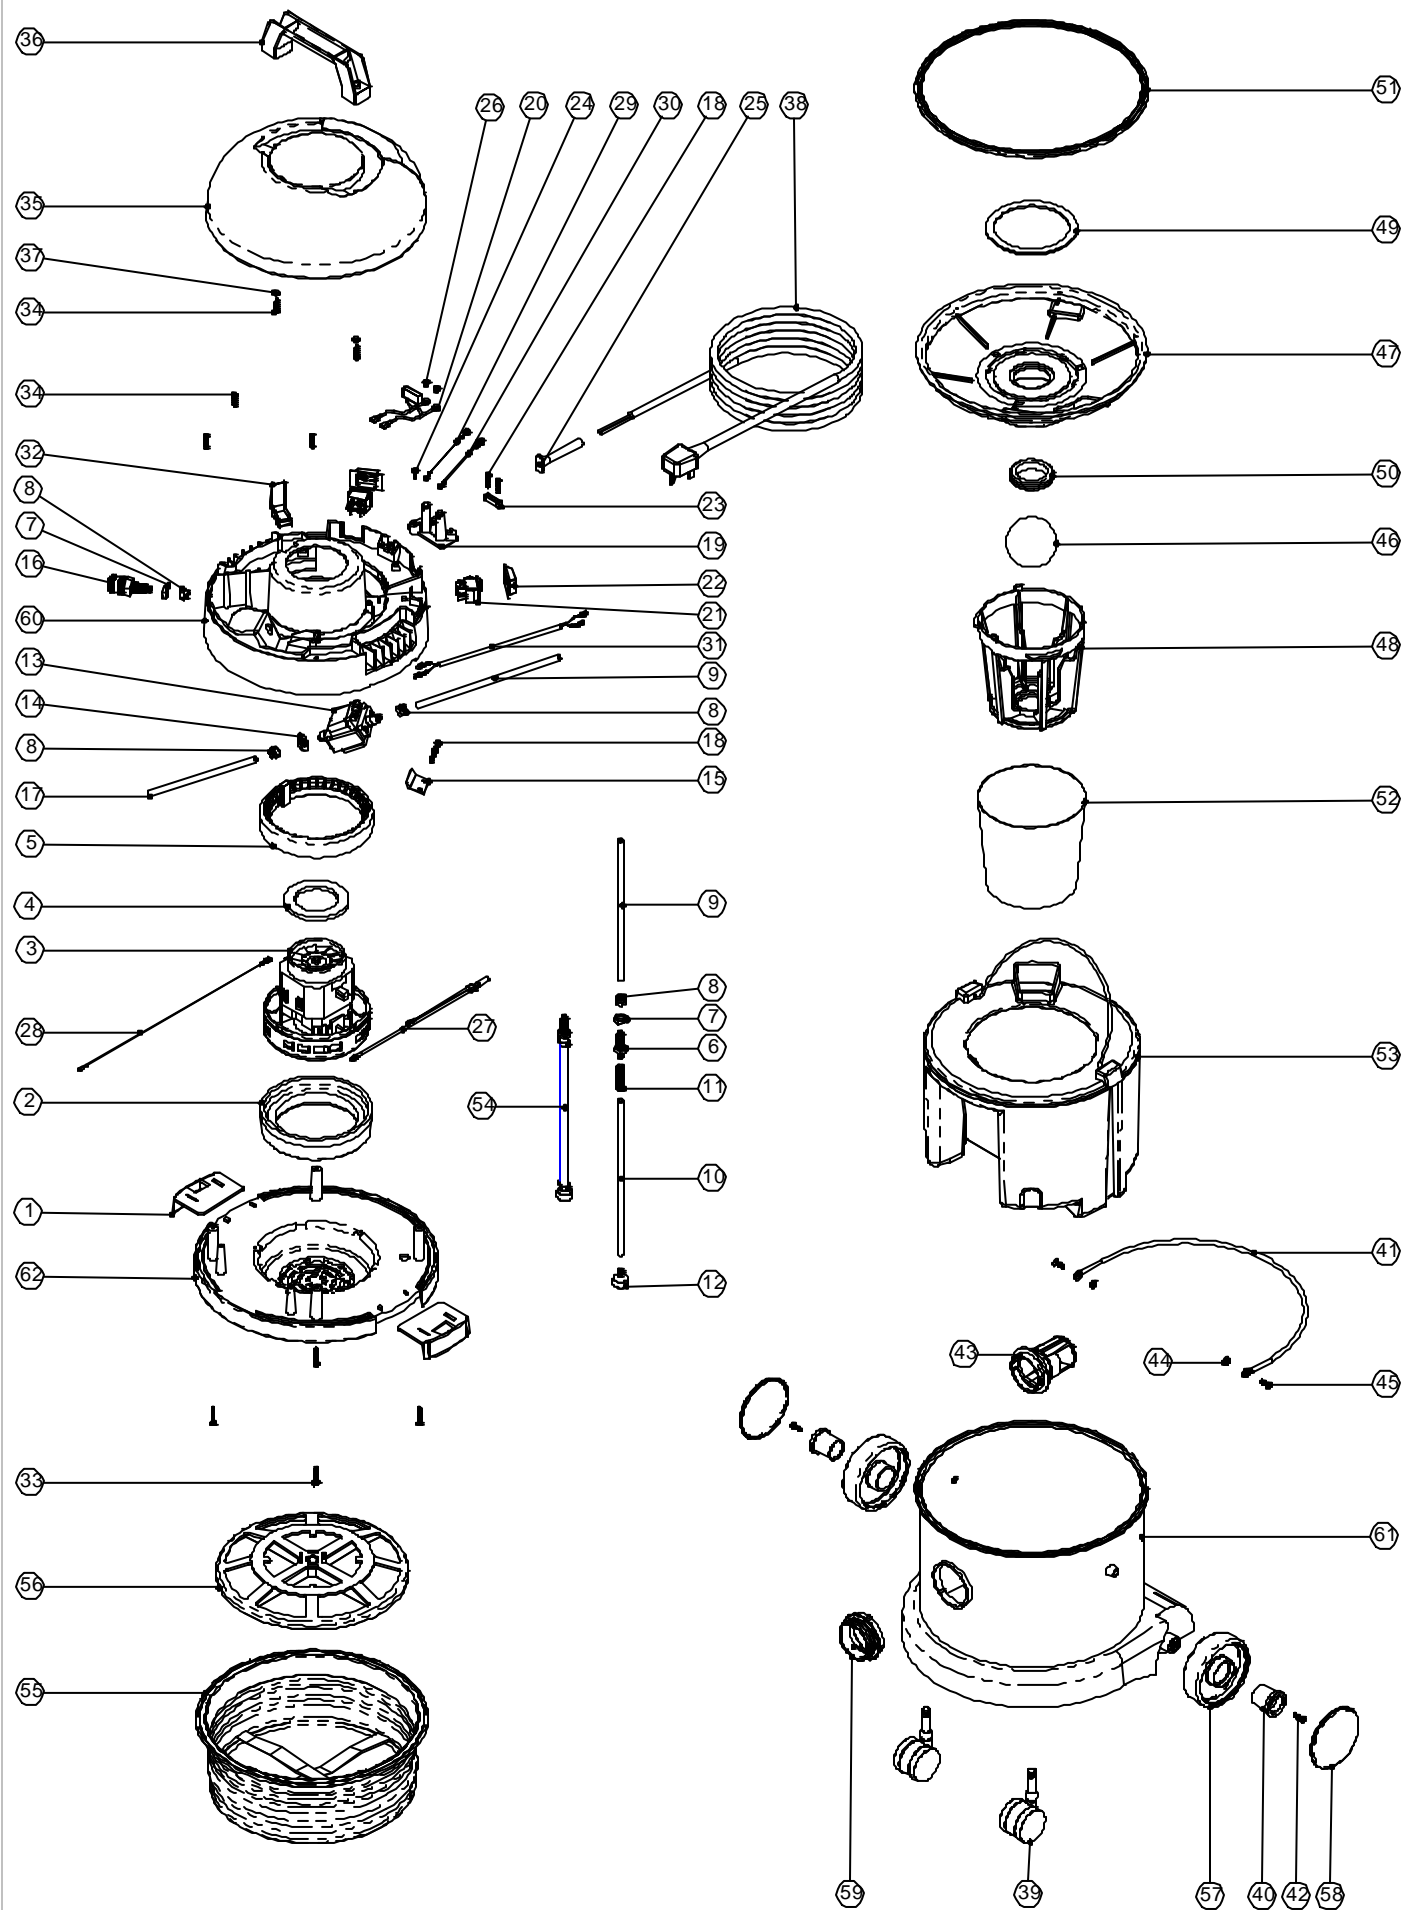

Numatic International Spare Parts

Model No: CT/GVE-370 (2 WIRE)

234008
DRAWING: EXP-0439 ISS:A02
04/08/2003

Numatic International Spare Parts

Model No: CT/GVE-370 (2 WIRE)

POS:	ITEM NO:	DESCRIPTION:	COMMENTS:
1	227115	TOGGLE	
2	202069	BOTTOM MOTOR GASKET	
3	205060	MOTOR 230V	
	205062	MOTOR 120V	
	205062	MOTOR 100V	
4	202085	TOP SEAL	
5	202080	TOP GASKET	
6	219380	BARBED TUBE FITTING	GVE MACHINES
7	219337	LOCKNUT	
8	219299	BLOCKING NUT	
9	227995	235MM LONG SOLUTION TUBE	
10	227998	260MM LONG SOLUTION TUBE	GVE MACHINES
11	219281	TUBE SPRING	GVE MACHINES
12	502040	GAUZE FILTER ASSEMBLY	GVE MACHINES
13	216147	PUMP SMALL BORE 220/240V 50HZ	
	216142	PUMP SMALL BORE 110V 50HZ	
	216143	PUMP SMALL BORE 220/240V 60HZ	
	216144	PUMP SMALL BORE 100/240V 60HZ	
	216145	PUMP SMALL BORE 100V 50HZ	
	216148	PUMP SMALL BORE 210V 50HZ	
14	206208	SEALING WASHER	
15	303022	PUMP FIXING BRACKET	
16	216149	QUICK RELEASE COUPLING	
17	227996	175MM LONG SOLUTION TUBE	
18	219107	No6 X 5/8 INCH LONG POZI PAN PLASTITE SCREW	
19	220564	TERMINAL BLOCK MOULDING (2 INSERTS)	
20	220698	SUPPRESSOR ASSEMBLY	
21	220843	BLUE ROCKER SWITCH	
22	220670	SWITCH COVER	
23	227008	BLACK CABLE CLAMP	
24	219101	No8 X 1/2 INCH LONG POZI PAN PLASTITE SCREW	
25	220923	STRESS RELIEF	
26	219090	M4 X 8MM LONG POZI PAN SEMS SCREW	
27	220561	230V THERMAL OVERLOAD	
	220562	115V THERMAL OVERLOAD	
28	320296	340MM LONG WHITE MOTOR WIRE	
29	320550	100MM LONG BROWN LINK WIRE	
30	320551	100MM LONG BLUE LINK WIRE	
31	320555	DIODE ASSEMBLY	
32	227019	CABLE HOOK	
33	219369	No8 X 1 INCH LONG POZI PAN STAINLESS STEEL PLASTITE SCREW	
34	219041	No8 X 3/4 INCH LONG POZI PAN SCREW	
35	325019	COVER - NO LOGO	
36	227059	FIXED HANDLE	
37	219003	M5 FORM A STEEL WASHER	
38	236034	10.0M X 1.00MM X 2 CORE CABLE (EURO PLUG)	
	236047	10.0M X 1.00MM X 2 CORE CABLE (SWISS PLUG)	
	236036	10.0M X 1.00MM X 2 CORE CABLE (SOUTH AFRICAN PLUG)	
	236041	10.0M X 18AWG X 2 CORE CABLE (CSA PLUG)	
	236044	10.0M X 1.00MM X 2 CORE CABLE (AUSTRALIAN PLUG)	
	236049	10.0M X 1.50MM X 2 CORE CABLE (AUSTRALIAN PLUG)	
	236033	10.0M X 1.00MM X 2 CORE CABLE (UK PLUG)	
39	204067	50MM BLACK TWIN CASTOR	
40	227011	BLACK WHEEL HUB CAP	
41	403039	BUCKET HANDLE	
42	219105	No8 X 5/8 INCH LONG POZI PAN PLASTITE SCREW	
43	206493	WET DRY CONNECTOR	
44	208026	BUCKET HANDLE SPACER	
45	219282	M5 X 16MM LONG POZI PAN COUNTERSUNK SCREW	
46	206026	POLYPROP BALL	
47	225087	FLOAT CAGE SUPPORT	
48	225086	FLOAT CAGE	
49	225083	FLOAT ASSEMBLY GASKET	
50	220235	FLOAT GROMMET	
51	207011	FLOAT CAGE GASKET	
52	207055	GAUZE FILTER	
53	227065	FLUID CONTAINER ASSEMBLY	
54	303618	BRAIDED SOLUTION TUBE & FILTER ASSEMBLY	CT MACHINES
55	207102	WHITE FILTER ASSEMBLY	
56	209050	SINGLE FILTER GRID	
57	227640	2 SHOT WHEEL ASSEMBLY	
58	227638	BLACK PLAIN TRIM	
	227687	RED PLAIN TRIM	
	227688	BLUE PLAIN TRIM	
	227689	GREEN PLAIN TRIM	
	227690	YELLOW PLAIN TRIM	
59	227396	RED THREADED NECK	
	227397	BLUE THREADED NECK	
	227398	GREEN THREADED NECK	
	227399	YELLOW THREADED NECK	
	227395	BLACK THREADED NECK	
	227346	GREY THREADED NECK	
60	325147	TOP MOTOR HOUSING (GREY NUMATIC LOGO)	CT MACHINES
	325148	TOP MOTOR HOUSING (WHITE GEORGE LOGO)	GVE MACHINES
61	325425	RED CONTAINER	CT MACHINES
	325426	BLUE CONTAINER	CT MACHINES
	325427	GREEN CONTAINER	CT MACHINES
	325428	YELLOW CONTAINER	CT MACHINES
	325429	GREY CONTAINER	CT MACHINES
	325430	WHITE CONTAINER	CT MACHINES
	325431	RED CONTAINER + FACE	GVE MACHINES
	325417	BLUE CONTAINER + FACE	GVE MACHINES
	325432	GREEN CONTAINER + FACE	GVE MACHINES
	325433	YELLOW CONTAINER + FACE	GVE MACHINES
	325434	GREY CONTAINER + FACE	GVE MACHINES
	325435	WHITE CONTAINER + FACE	GVE MACHINES
62	325422	BOTTOM MOTOR HOUSING & WIRE CLIP ASSEMBLY	CT MACHINES
63	218005	NVM2B/2 INDIVIDUAL DISPOSABLE TRAPIT BAG (MANUFACTURING)	NOT SHOWN