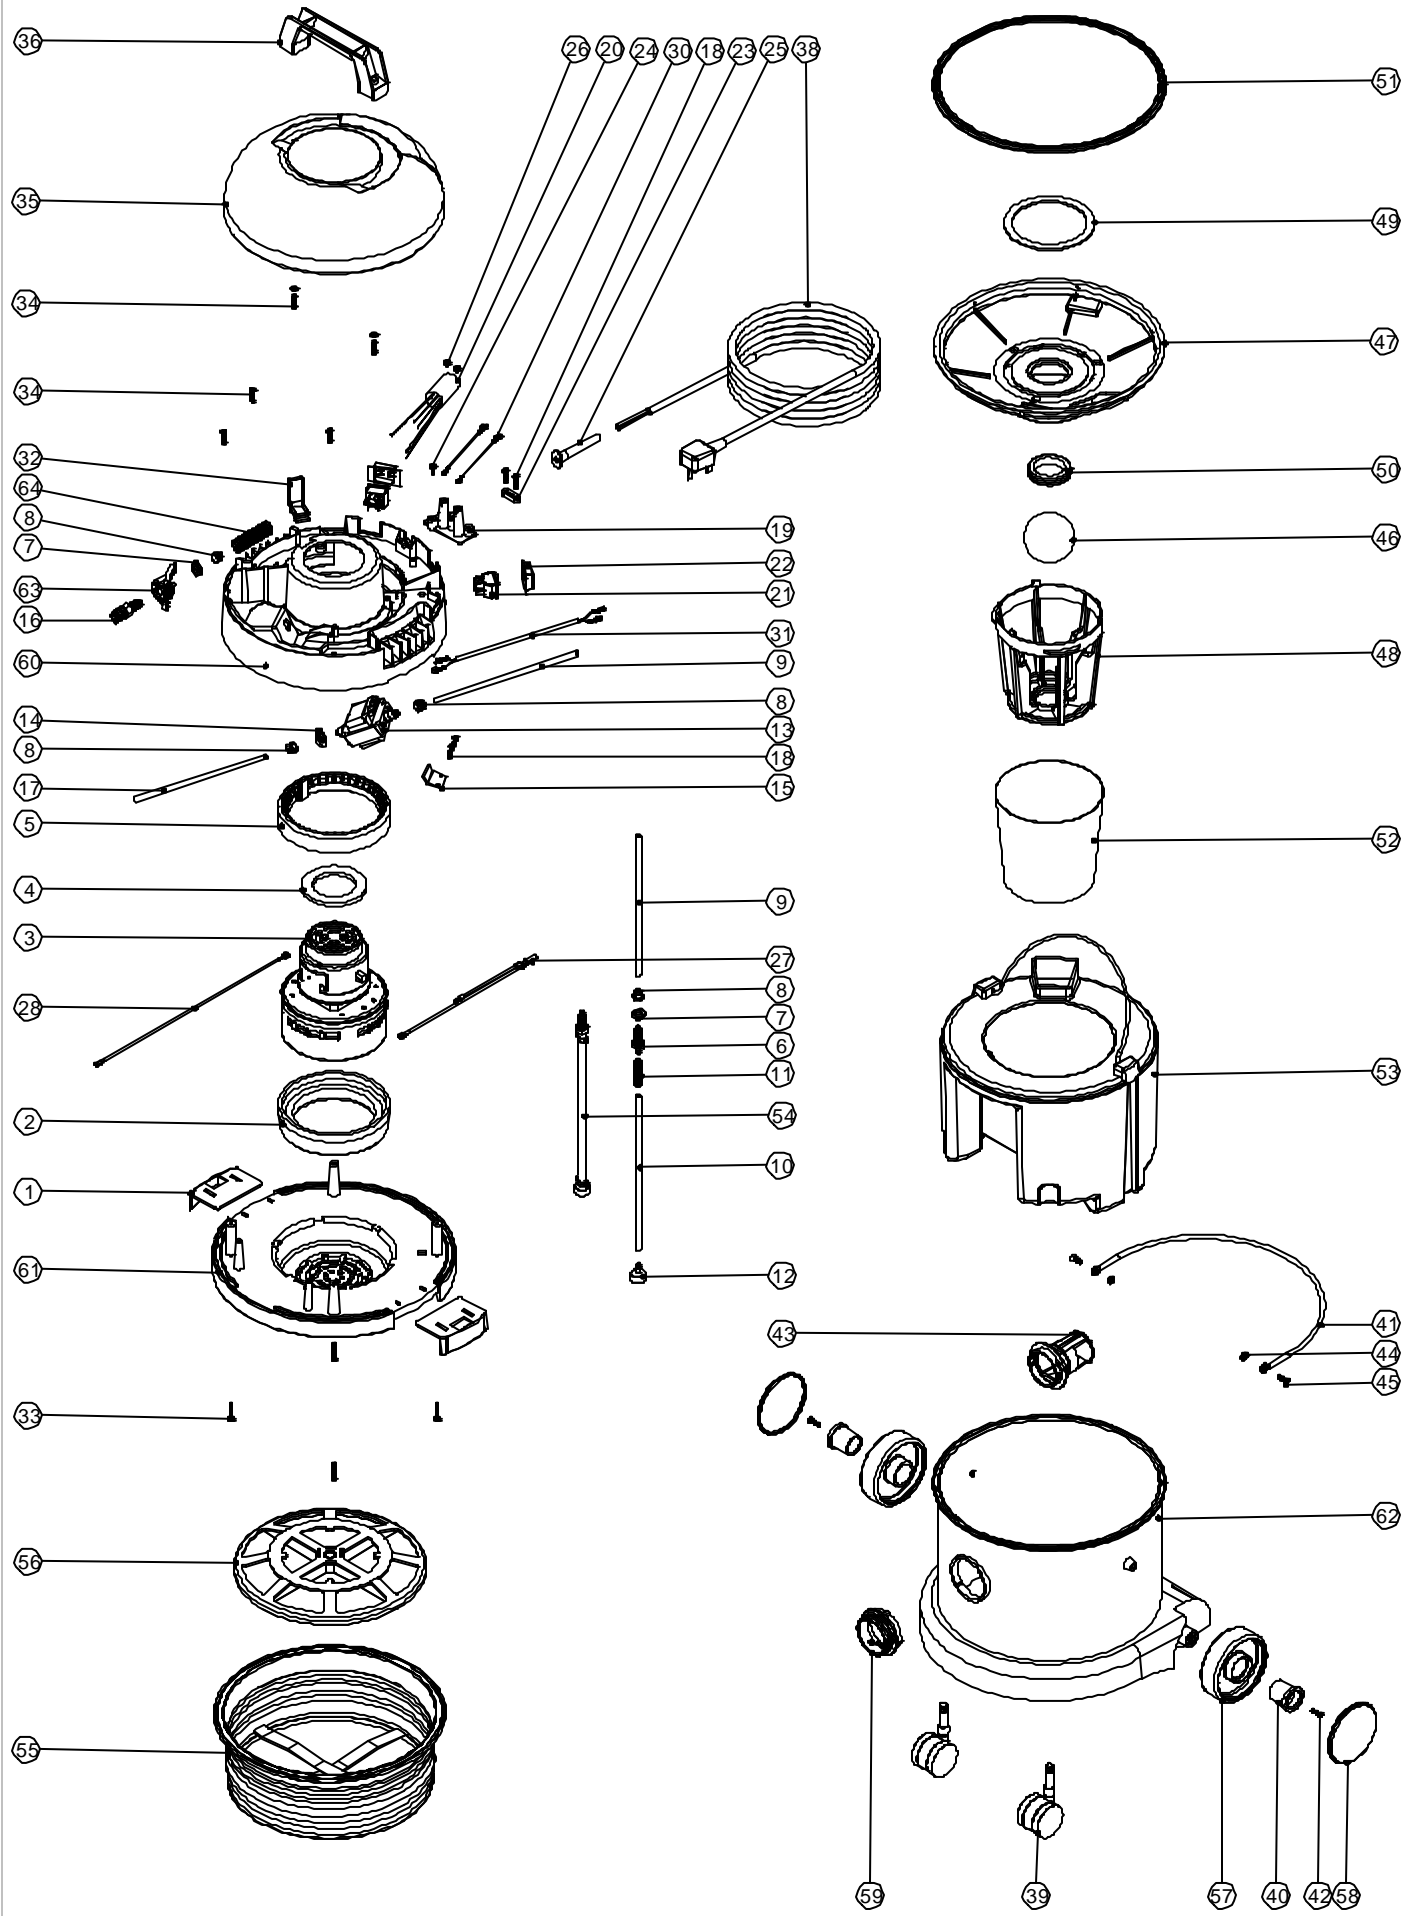

Numatic International Spare Parts

Model No: CT/GVE-370 (3 WIRE)

234205
DRAWING: EXP-0636 ISS:A02
05/08/2003

Numatic International Spare Parts

Model No: CT/GVE-370 (3 WIRE)

POS.	ITEM NO.	DESCRIPTION:	COMMENTS:
1	227115	TOGGLE	
2	202069	BOTTOM MOTOR GASKET	
3	205060	230V BP MOTOR	
	205062	120V MOTOR	
	205062	100V MOTOR	
4	202085	TOP SEAL	
5	202080	TOP GASKET	
6	219380	BARBED TUBE FITTING	GVE MACHINES
7	219337	LOCKNUT	
8	219299	BLOCKING NUT	
9	227995	235MM LONG SOLUTION TUBE	
10	227998	260MM LONG SOLUTION TUBE	GVE MACHINES
11	219281	TUBE SPRING	GVE MACHINES
12	502040	GAUZE FILTER ASSEMBLY	GVE MACHINES
13	216147	PUMP SMALL BORE 220/240V/50HZ	
	216142	PUMP SMALL BORE 110V/50 HZ	
	216143	PUMP SMALL BORE 220/240V 60HZ	
	216144	PUMP SMALL BORE 100V 60HZ	
	216145	PUMP SMALL BORE 100V 50HZ	
	216148	PUMP SMALL BORE 210V 50HZ	
14	206208	SEALING WASHER	
15	303022	PUMP FIXING BRACKET	
16	216296	QUICK RELEASE BULKHEAD FITTING	
17	227814	215MM LONG SOLUTION TUBE	
18	219107	No8 X 5/8 INCH LONG POZI PAN PLASTITE SCREW	
19	220472	TERMINAL BLOCK MOULD + INSERTS	
20	220289	SUPPRESSOR	
21	220843	BLUE ROCKER SWITCH	
22	220670	SWITCH COVER	
23	227008	BLACK CABLE CLAMP	
24	219101	No8 X 1/2 INCH LONG POZI PAN PLASTITE SCREW	
25	220923	STRESS RELIEF	
26	219090	M4 X 8MM LONG POZI PAN SEMS SCREW	
27	220562	115V THERMAL OVERLOAD	
28	320296	340MM LONG WHITE LINK WIRE	
29	320550	100MM LONG BROWN LINK WIRE	
30	320551	100MM LONG BLUE LINK WIRE	
31	320555	DIODE ASSEMBLY	
32	227019	CABLE HOOK	
33	219369	No8 X 1 INCH LONG POZI PAN STAINLESS STEEL PLASTITE SCREW	
34	219041	No8 X 3/4 INCH LONG POZI PAN SCREW	
35	325019	COVER - NO LOGO	
36	227059	FIXED HANDLE	
	236048	10.0M X 1.00MM X 3 CORE CABLE (EURO PLUG)	
	236046	10.0M X 1.00MM X 3 CORE CABLE (SWISS PLUG)	
	236037	10.0M X 1.00MM X 3 CORE CABLE (SOUTH AFRICAN PLUG)	
	236042	10.0M X 18AWG X 3 CORE CABLE (CSA PLUG)	
	236050	10.0M X 1.50MM X 3 CORE CABLE (INDUSTRIAL PLUG)	
37	219003	M5 FORM A STEEL WASHER	
38	236045	10.0M X 1.00MM X 3 CORE CABLE (UK PLUG)	
39	204067	50MM BLACK TWIN CASTOR	
40	227011	BLACK WHEEL HUB CAP	
41	403039	BUCKET HANDLE	
42	219105	No8 X 5/8 INCH LONG POZI PAN PLASTITE SCREW	
43	206493	WET DRY CONNECTOR	
44	208026	BUCKET HANDLE SPACER	
45	219282	M5 X 16MM LONG POZI PAN COUNTERSUNK SCREW	
46	206026	POLYPROP BALL	
47	225087	FLOAT CAGE SUPPORT	
48	225086	FLOAT CAGE	
49	225083	FLOAT ASSEMBLY GASKET	
50	220235	FLOAT GROMMET	
51	207011	FLOAT CAGE GASKET	
52	207055	GAUZE FILTER	
53	227065	FLUID CONTAINER ASSEMBLY	
54	303018	BRAIDED SOLUTION TUBE & FILTER ASSEMBLY	CT MACHINES
55	207102	WHITE FILTER ASSEMBLY	
56	209050	SINGLE FILTER GRID	
	227687	RED PLAIN TRIM	
	227688	BLUE PLAIN TRIM	
	227689	GREEN PLAIN TRIM	
	227690	YELLOW PLAIN TRIM	
57	227640	2 SHOT WHEEL ASSEMBLY	
	227397	BLUE THREADED NECK	
	227398	GREEN THREADED NECK	
	227399	YELLOW THREADED NECK	
	227395	BLACK THREADED NECK	
	227346	GREY THREADED NECK	
	325148	TOP MOTOR HOUSING (WHITE GEORGE LOGO)	
58	227638	BLACK PLAIN TRIM	
	227687	RED PLAIN TRIM	
	227688	BLUE PLAIN TRIM	
	227689	GREEN PLAIN TRIM	
	227690	YELLOW PLAIN TRIM	
59	227396	RED THREADED NECK	
	227397	BLUE THREADED NECK	
	227398	GREEN THREADED NECK	
	227399	YELLOW THREADED NECK	
	227395	BLACK THREADED NECK	
	227346	GREY THREADED NECK	
60	325439	TOP MOTOR HOUSING (GREY NUMATIC LOGO)	
	325440	TOP MOTOR HOUSING (WHITE GEORGE LOGO)	
61	325422	RED CONTAINER	CT MACHINES
	325426	BLUE CONTAINER	CT MACHINES
	325427	GREEN CONTAINER	CT MACHINES
	325428	YELLOW CONTAINER	CT MACHINES
	325429	GREY CONTAINER	CT MACHINES
	325430	WHITE CONTAINER	CT MACHINES
	325431	RED CONTAINER + FACE	GVE MACHINES
	325417	BLUE CONTAINER + FACE	GVE MACHINES
	325432	GREEN CONTAINER + FACE	GVE MACHINES
	325433	YELLOW CONTAINER + FACE	GVE MACHINES
	325434	GREY CONTAINER + FACE	GVE MACHINES
	325435	WHITE CONTAINER + FACE	GVE MACHINES
62	325422	BOTTOM MOTOR HOUSING & WIRE CLIP ASSEMBLY	CT MACHINES
63	270167	QUICK RELEASE MOUNTING BRACKET	
64	219327	80MM LONG SPRING	
65	218005	NVM2B/2 INDIVIDUAL DISPOSABLE TRAP BAG (MANUFACTURING)	NOT SHOWN