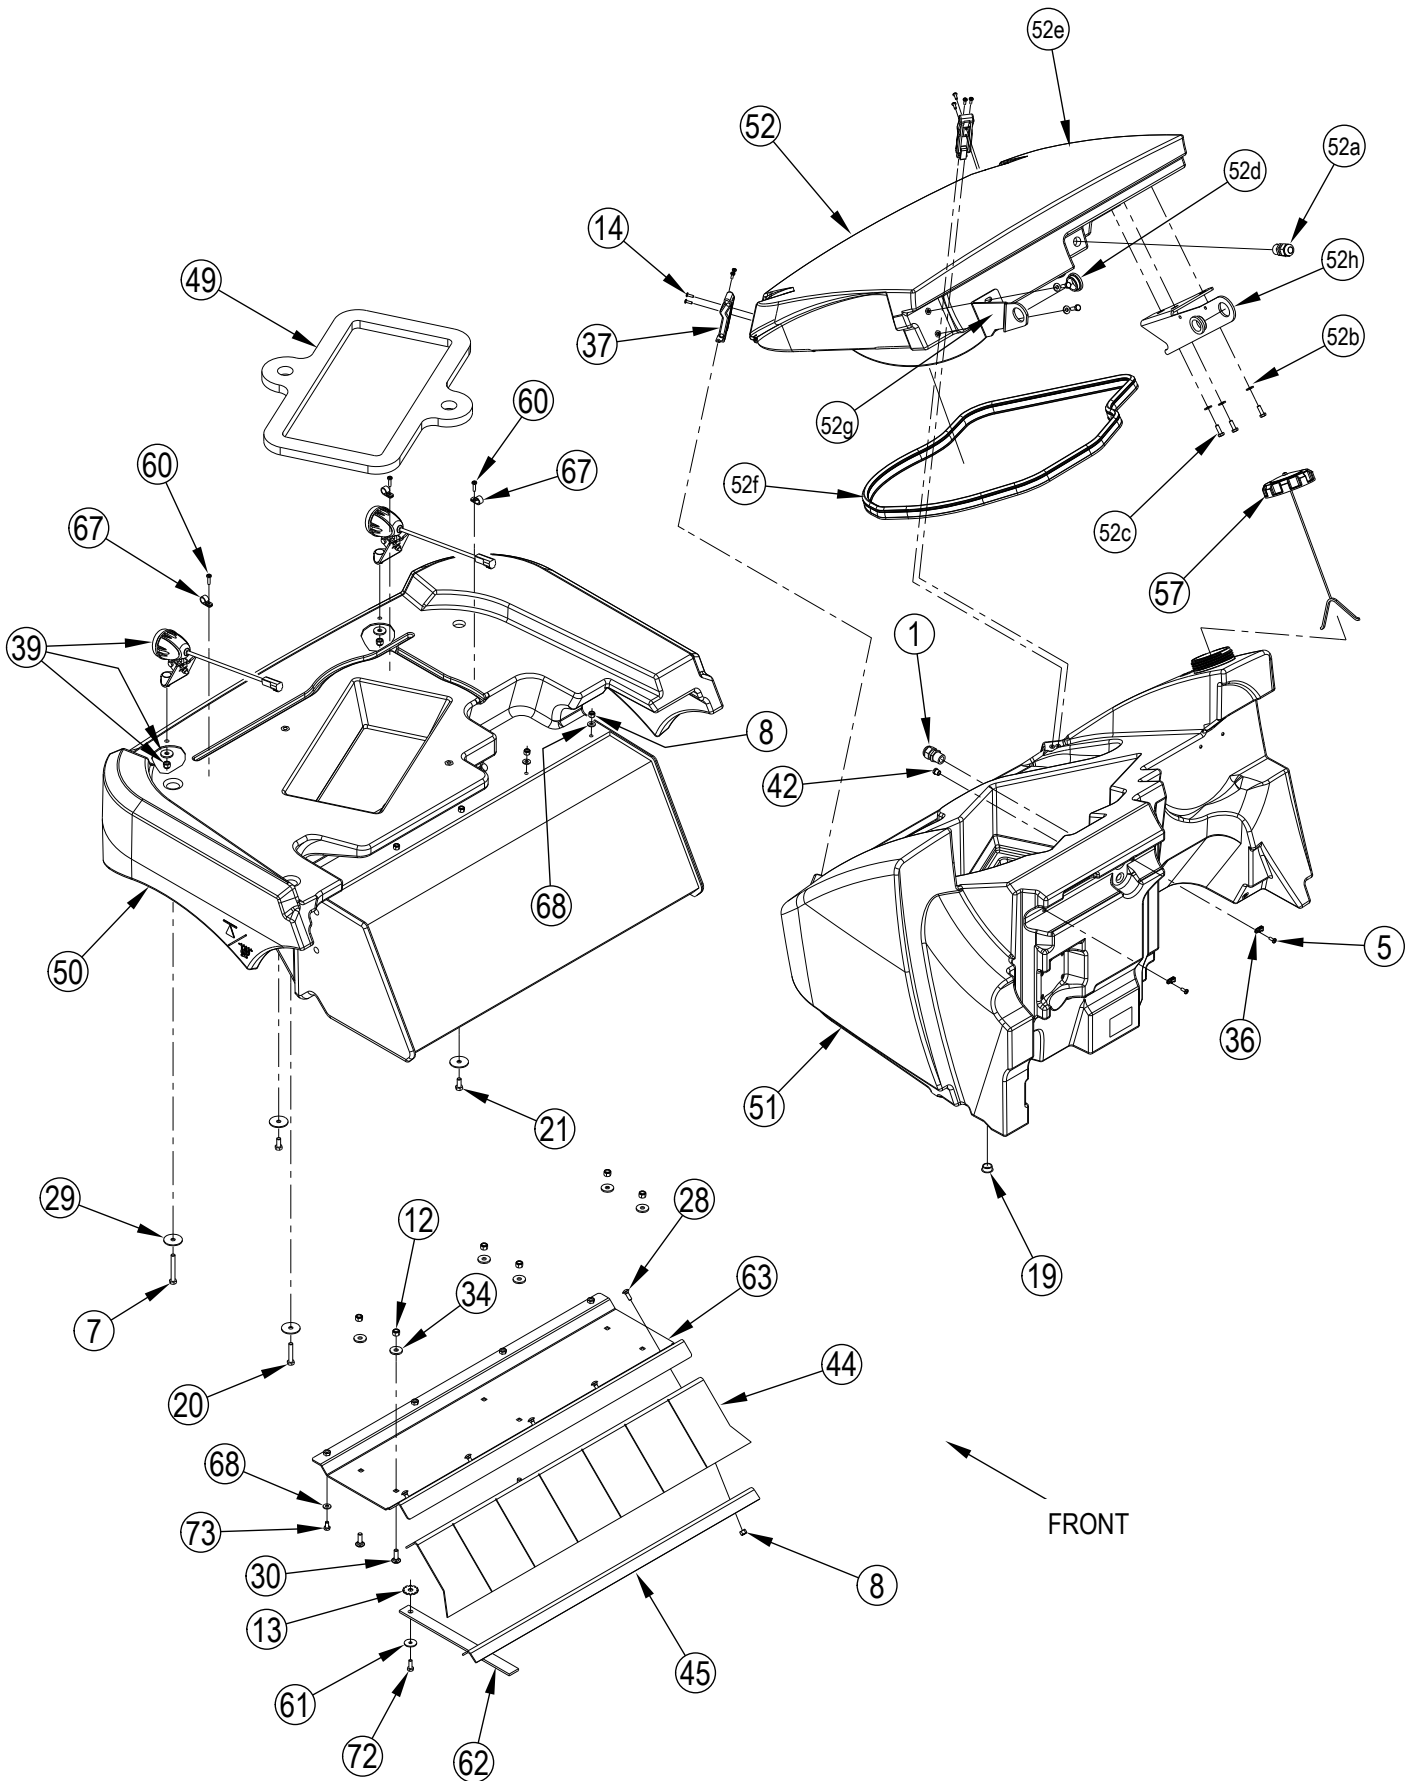

HOPPER SYSTEM-1

HOPPER SYSTEM-1

Kit	Item	Ref. No.	Qty	Description
	1	56323135	1	Strain Relief
	2	56449221	2	Bumper, 1.43 Dia
K4	3		3	Scr, Soc Hd 10-24 X 0.62
K4	4		2	Scr, Hex 5/8-11 X 1.50
K4	5		2	Scr-Pan Phil 10-24 X .50
K4	6		5	Wsh, Flt SAE #8
K4	7		1	Scr, Hex 5/16-18 X 2.50
K3,K4,K58			15	Nut, Hex Nyl Loc SS 1/4-20
K4	9		3	Nut, Hex Nyl Loc 10-24
K4	10		1	Nut, Hex Nyl Loc-Thin 5/16-18
K4	11		2	Nut, Hex Nyl Loc-Thin SS 1/4-20
K2,K4,K612			6	Nut, Hex Nyl Loc SS 5/16-18
	13	2-00-03829	1	Lock Washer, 3/8 Int./Ext. Tooth
K1,K4	14		8	Screw 8-32 X 3/8 Phn Ph Ss
K4,K5	15		5	Scr- Hex SS 1/4-20 X 1.00
K4	16		2	Wsh, Flt Std SS 3/8
K4	17		4	Scr- Hex SS 3/8-16 X 1.50
K4	18		2	Wsh, Flt Std SS 1/4
	19	56900041	1	Plug, Cap
K4	20		1	Scr, Hex 5/16-18 X 1.75
K4	21		5	Scr- Hex SS 5/16-18 X .75
K4	22		1	Pin, Clevis .500 X 3.00
K4	23		2	Nut, Hex Nyl Loc SS 3/8-16
K4	24		2	Pin, Cotter Hair
K4	25		2	Ring, Ret Ext 1.00 Shaft
K4	26		1	Clevis Pin
K4	27		3	Wsh-Flt SS .33 X 1.00 X.060
K3,K4,K528			12	Scr-Carriage SS 1/4-20 X .75
K4	29		4	Wsh-Flt SS .344 X 1.500 X .080
K2,K4,K630			6	Scr-Carriage SS 5/16-18 X 1.00
K4	31		2	Ring, Ret Ext 1.125 Shaft
K4	32		2	Nut, Hex Jam 1/2-13
K2,K4,K6 34			6	Wsh-Flt SS .344 X 1.000 X .109
	35	56511830	2	Sensor, Proximity SW6 / SW13
	36	56469854	2	Tie Anchor
K1	37	56507188	2	Latch
	39	56383035	2	Light Assy LT2 / LT3
	[40]	56383029	2	Adapter DT06 To MP280
	41	56507941	2	Bearing, Flange 1.125 X 1.281 X .750
	42	56509079	1	Plug - Pipe 1/8 Npt Plastic
	43	56511192	1	Dump Door Assy
	43a	56002491	13	Nut, Hex Nyl Loc SS 1/4-20
	43b	56002883	7	Scr- Hex SS 1/4-20 X 1.00
	43c	56003715	6	Scr-Carriage SS 1/4-20 X .75
	43d	56009002	2	Wsh, Flt .266 X .906 X .060
	43e	56507177	2	Clamp, Hopper Door Side
	43f	56507178	2	Seal, Hopper Door Side
	43g	56511155	1	Hopper Door Weldt
	43h	56509141	1	Dump Door Pivot Weldt
	43i	56509144	1	Seal-Hopper Door Bottom
K5	43j		2	Clamp-Hopper Door Bottom
	43k	56509146	2	Seal-Hopper Door Bottom

Kit	Item	Ref. No.	Qty	Description
K3	44		1	Flap-Hopper
K3	45		1	Clamp-Hopper Flap
K5	46		1	Clamp-Hopper Door Bottom
	47	56509388	1	Hopper Lift Weldment
	48	56509398	1	Bearing-Slv 1.125x1.281x0.750
	49	56509399	1	Seal-Hopper
	50	56509400	1	Hopper-Lower
	51	56509401	1	Hopper-Upper
K1	52		1	Hopper Cover Assy
K1	52a		1	Strain Relief
K1	52b		5	Wsh, Flt SAE 1/4
K1	52c		5	Scr, Hex 1/4-20 X .75
K1	52d		2	Bearing, FI 1 Id X 1-1/4 Od X 1/2 L
K1	52e		1	Cover-Hopper
K1	52f		1	Seal - Hopper Cover
K1	52g		1	Hinge-Hopper Cover Lt
K1	52h		1	Hinge-Hopper Cover Rt
K1	52i#			DELETED
	53	56511759	1	Dump Door Actuator Assy M7
	54	56383694	1	Bracket-Sensor Mounting
	55	56509798	1	Prop Rod Assy
	56	56509989	1	Bar-Hopper Hinge
	57	56510148	1	Cap-Vented W/ Tether
K5	58		1	Clamp-Hopper Door Seal
K5	59		1	Seal-Hopper Door
	60	56009005	3	Scr Panphils Type Ab 10-16x.75
K4	61		1	Wsh-Fit Ss .260 x 1.000 x .074
	62	56416517	1	Strap, Static, 12.5"
K2	63		1	Hopper Skid Weldt
	64	56394131	1	Spring-Gas-175 Pound
	65	56507793	1	Clip, Conduit
	66	56507885	1	Pin, Cylinder
	67	56056903	3	Clamp Loop E00129
	68	56002859	8	Wsh Flt SAE SS 1/4
	69	2-00-02303	1	Lk Wash Int Tooth Zinc Pl
	70	56001954	1	Wsh Flt Sae 10
	71	56009029	1	Scr Panphil Thd Form 10-24x.50
	72	56002807	1	Scr Hex Ss 1/4-20 X .75
	73	56002935	3	Scr Hex Loc Ss 1/4-20 X .5

Service Kits

K1	56510793	1	Hopper Cover Kit
K2	56510796	1	Skid Plate Kit-Hopper
K3	56510800	1	Hopper Flap Kit
K4	56511890	1	Hardware Kit-Hopper System
K5	56510801	1	Hopper Door Seal Kit
K6	56511579	1	Hopper Guard Kit

[ ] = Not Shown

= Revised or new since last update