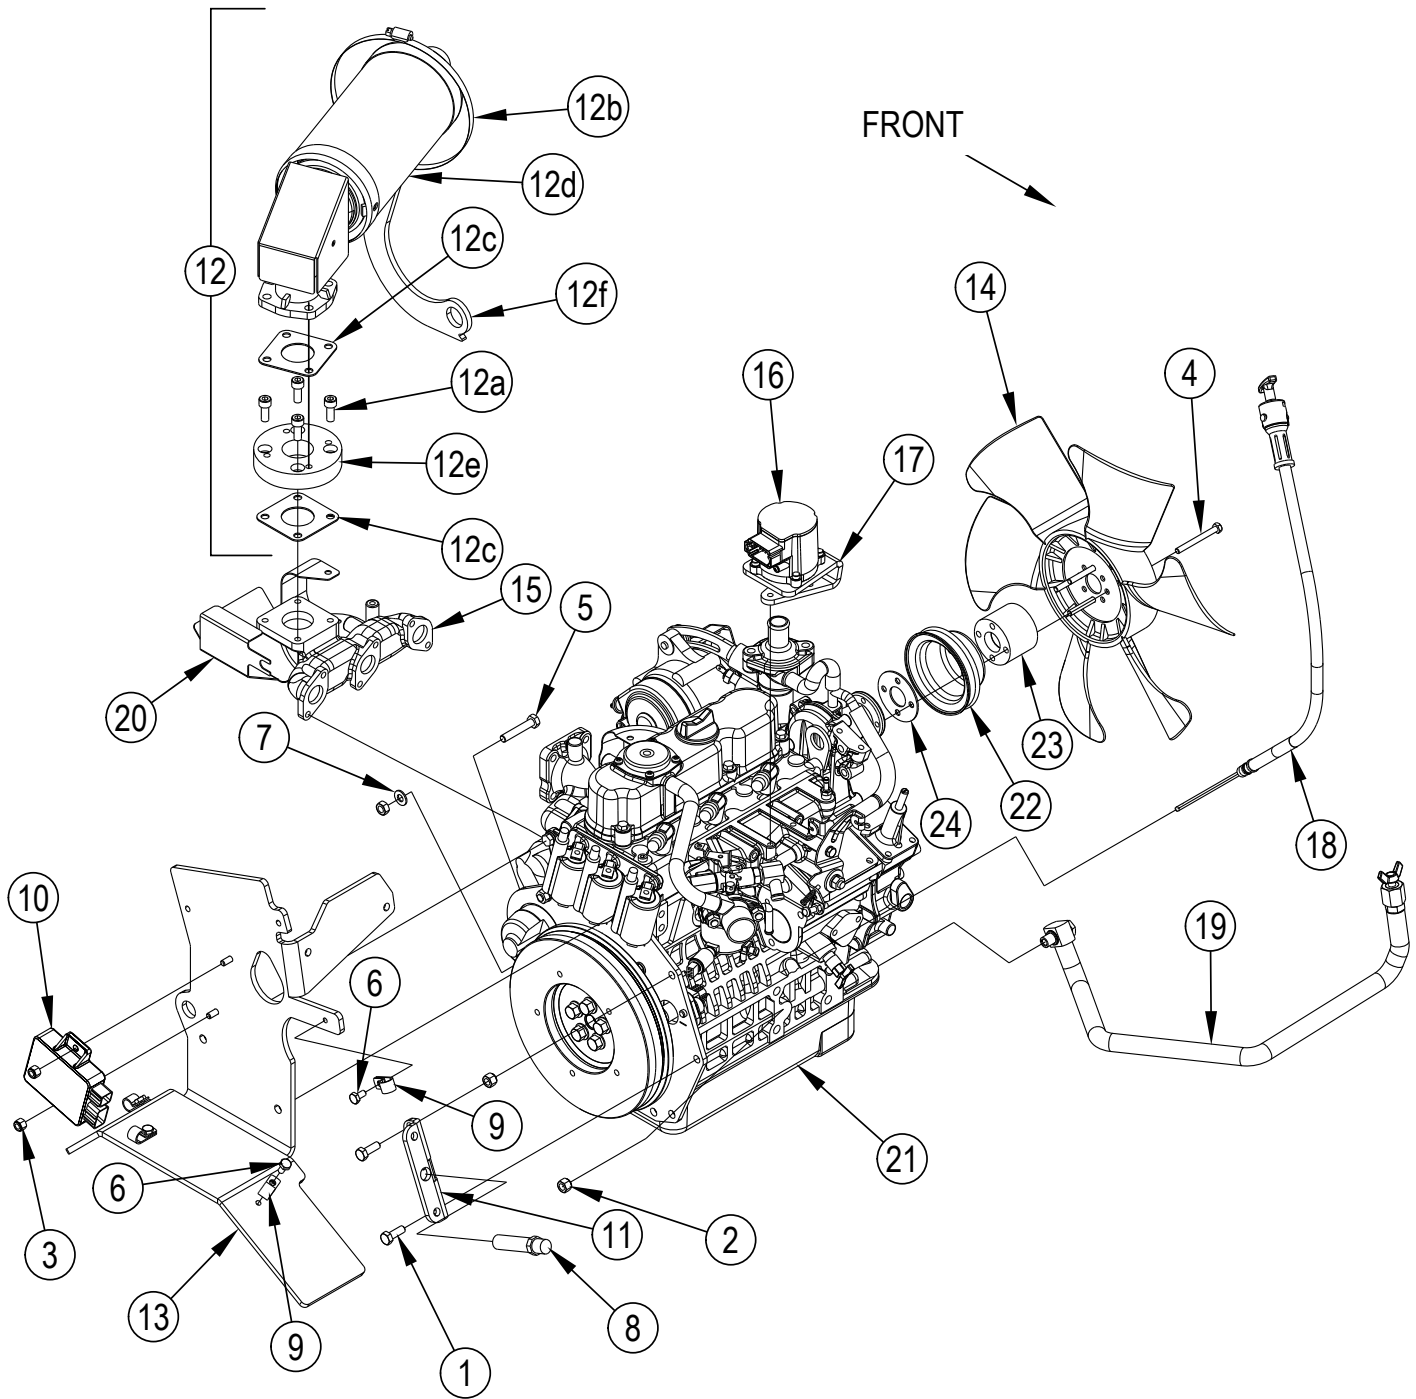

ENGINE SUB ASSEMBLY-GASOLINE-PETROL

ENGINE SUB ASSEMBLY-GASOLINE-PETROL

Kit	Item	Ref. No.	Qty	Description	Engine Replacement Parts
	1	56002037	2	Scr-Hex 5/16-18 X .88	[ ] 56508454 1 Thermostat Kit
	2	56002701	2	Nut, Hex Nyl Loc 5/16-18	[ ] 56510185 1 Governor-Controller
	3	56002708	2	Nut, Hex Nyl Loc 1/4-20	[ ] 56383566 1 Linkage Kit-Governor
	4	56003169	4	Scr-Hex M6-1 X 60mm	[ ] 56383567 1 Hardware Kit-Governor Mtg
	5	56003180	1	Scr, Hex Thd To Hd M8-1.25 X 25mm	[ ] 56511877 1 Harness-Kubota DF972
	6	56009033	4	Scr, Hex Thd Form 1/4-20 X .50	[ ] 56504531 1 Harness-Ignition-DF-WG972
	7	56009052	1	Wsh, Int Shprf 5/16	[ ] 56508455 1 Plug Wire/Coil Kit (3 Wires & 3 Caps)
	8	56111319	1	Speed Sensor	[ ] 56380493 1 Spark Plug Wire Kit- Cyl #1
	9	56486112	4	Clamp-P	[ ] 56380494 1 Spark Plug Wire Kit- Cyl #2
	10	56508445	1	Spark Controller	[ ] 56380495 1 Spark Plug Wire Kit- Cyl #3
	11	56509853	1	Bracket-Mag Pickup	[ ] 56508456 3 Spark Plug
	12		1	LPG Exhaust Assy	[ ] 0775-295 1 Alternator W/Pulley (40 Amp)
K1	12a		4	Scr-Soc Hd M8-1.25 X 20 Mm	[ ] 56508440 1 Starter Motor
	12b	56355488	1	Clamp- Hose SAE #96	[ ] 56419091 1 Switch, Temp
K1	12c		2	Exhaust Gasket	[ ] 56508457 1 Water Pump Assy
	12d	56510163	1	Muffler-Cat	[ ] 56511572 1 Oil Filter Cartridge
	12e	56510166	1	Spacer-Exhaust	[ ] 56510299 1 Dipstick-DF972
	12f	56510177	1	Bracket-Support	[ ] 56508459 1 Gasket, Exhaust (Exhaust Manifold)
	13	56509998	1	Coil Mount Weldt	[ ] 56419090 1 Oil Pressure Switch
	14	56510140	1	Fan-Cooling	[ ] 56510163 1 Muffler-Cat
	15	56510184	1	Manifold-Exhaust	[ ] 56510629 1 Belt, Fan/Alternator
	16	56510185	1	Governor-Controller	[ ] 56510128 1 Hose-Radiator (Upper)
	17	56510186	1	Bracket-Governor Mnt	[ ] 56510129 1 Hose-Radiator (Lower)
	18		1	Dipstick Assy	[ ] 56510078 1 Hose-Air Cleaner (Air Cleaner To Intake)
	19	56510200	1	Remote Oil Drain Assy	[ ] 56510090 1 Hose-Air Cleaner (Air Cleaner Inlet)
	20	56510349	1	Shield-Heat	[ ] 56504429 1 Relay-Engine Power
	21	56510535	1	Engine-Kubota DF972 T3	[ ] 56504518 1 Relay-Fuel Pump
	22	56510552	1	Pulley-Fan	[ ] 50360A 1 Adapter, 1/8 Bspm X 1/8 Nptf
	23	56510553	1	Spacer-Fan	[ ] 56510976 1 Gasket Set-Upper WG972
	24	56510554	1	Spacer-Pulley	[ ] 56510977 1 Gasket Set-Lower WG972
					[ ] 56510978 1 Bracket-Alternator Adj
					[ ] 56510979 1 Pulley-Crankshaft
					[ ] 56510980 1 Housing-Thermostat
					[ ] 56510981 1 Carburetor-WG972
					[ ] 56504527 1 Gasket-Valve Cover-DF972
					[ ] 56510971 1 Pulley-Alternator
					[ ] 56482028 1 Filter Safety
					[ ] 56482029 1 Filter Primary
					[ ] 56383025 1 Cap-Oil Fill
					[ ] 56508355 1 Fuel Pump Electronic
					[ ] 56511234 1 Evaporative Canister
					[ ] 56511244 1 Check Valve-Petrol Assy
					[ ] 56508354 1 Fuel Cap
					[ ] 56510613 1 Sender-Fuel Level
					[ ] 56510614 1 Tube-Fuel Withdrawl
					[ ] 56511914 1 Radiator Cap

Service Kits

K1	56384867	1	Exhaust Gasket Kit (includes four Hex Head Bolts not shown)

[ ] = Not Shown