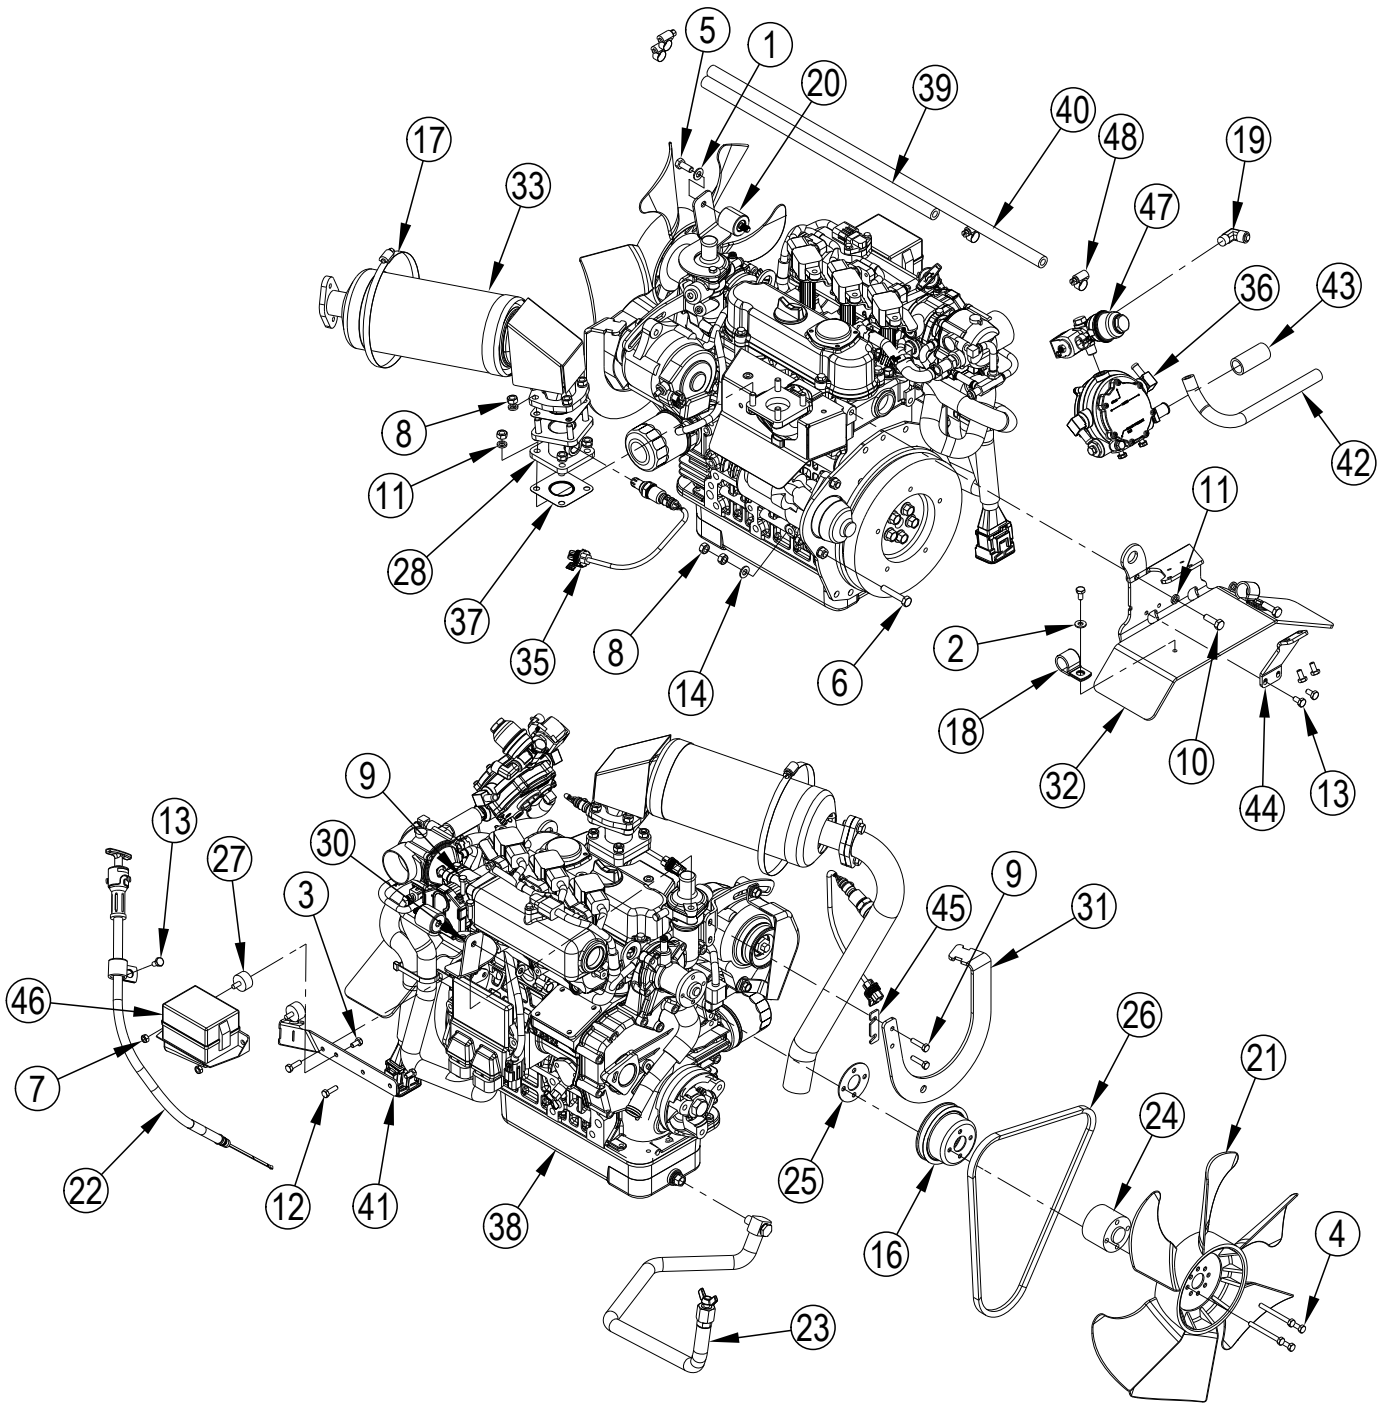

ENGINE ASSEMBLY-LPG LEV

ENGINE ASSEMBLY-LPG LEV

Kit	Item	Ref. No.	Qty	Description
	1	56001939	1	Wsh. Flt Sae 5/16
	2	56002098	2	Wsh. Flt Sae 1/4
	3	56003155	2	Scr-Hex M6-1 X 12mm
	4	56003169	4	Scr-Hex M6-1 X 60mm
	5	56003179	1	Scr. Hex Thd To Hd M8-1.25 X 20mm
	6		1	Scr. Hex Thd To Hd M8-1.25 X 45mm
	7	56003350	2	Nut-Hex M6-1
	8	56003352	11	Nut-Hex M8-1.25
	9	56003358	4	Scr-Hex M6-1 X 25mm
	10	56003477	2	Scr-Hex Loc Ss M8-1 X 25mm
	11	56003685	10	Wsh. Nord-Lock M8
	12	56003841	2	Scr-Hex Loc Ss M6-1 X 20mm
	13	56009033	7	Scr. Hex Thd Form 1/4-20 X .50
	14	56009052	2	Wsh. Int Shprf 5/16
	16	56307249	1	Pulley, Fan (89mm)
	17	56355488	1	Clamp- Hose Sae #96
	19	56456608	1	Elbow-Male 90
	20	56507372	1	Isolator-Engine
	21	56510140	1	Fan-Cooling
	22		1	Dipstick Assy
	23	56510200	1	Remote Oil Drain Assy
	24	56510553	1	Spacer-Fan
	25	56510554	1	Spacer-Pulley
	26	56511577	1	Belt-Fan-34.75 Od
	27	56510718	2	Isolator-Relay Box
	28	56511504	1	O2 Sensor Adaptor Weldment
	30	56511514	1	Bracket-Radiator Mount
	31	56511516	1	Bracket-Muffler Support
	32	56511517	1	Bracket-Mount-Lp Regulator
	33	56511518	1	Muffler-Catalytic
	35	56511522	1	Sensor-Oxygen-WG972 Eng
	36	56511523	1	Regulator-Lp Gas
	37	56511524	2	Gasket-Exhaust
	38		1	Engine-Base Lpg WG972 (See pages 56 and 57)
	39	56511526	1	Hose-Coolant-3/8x11/16x18
	40	56511527	1	Hose-Coolant-3/8x11/16x26
	41	56511528	1	Bracket-Support-Dipstick
	42	56511529	1	Hose-Regulator Trim
	43	56511530	1	Hose-Lpg Vapor
	44	56511542	1	Bracket-Brace-Mount
	45	56511543	1	Shim-Muffler Support
	46	56511562	1	Harness-Engine-Intermediate
	47	56511563	1	Valve-Lpg Lockoff-12v
	48	56756364	4	Clamp- Hose Sae #4