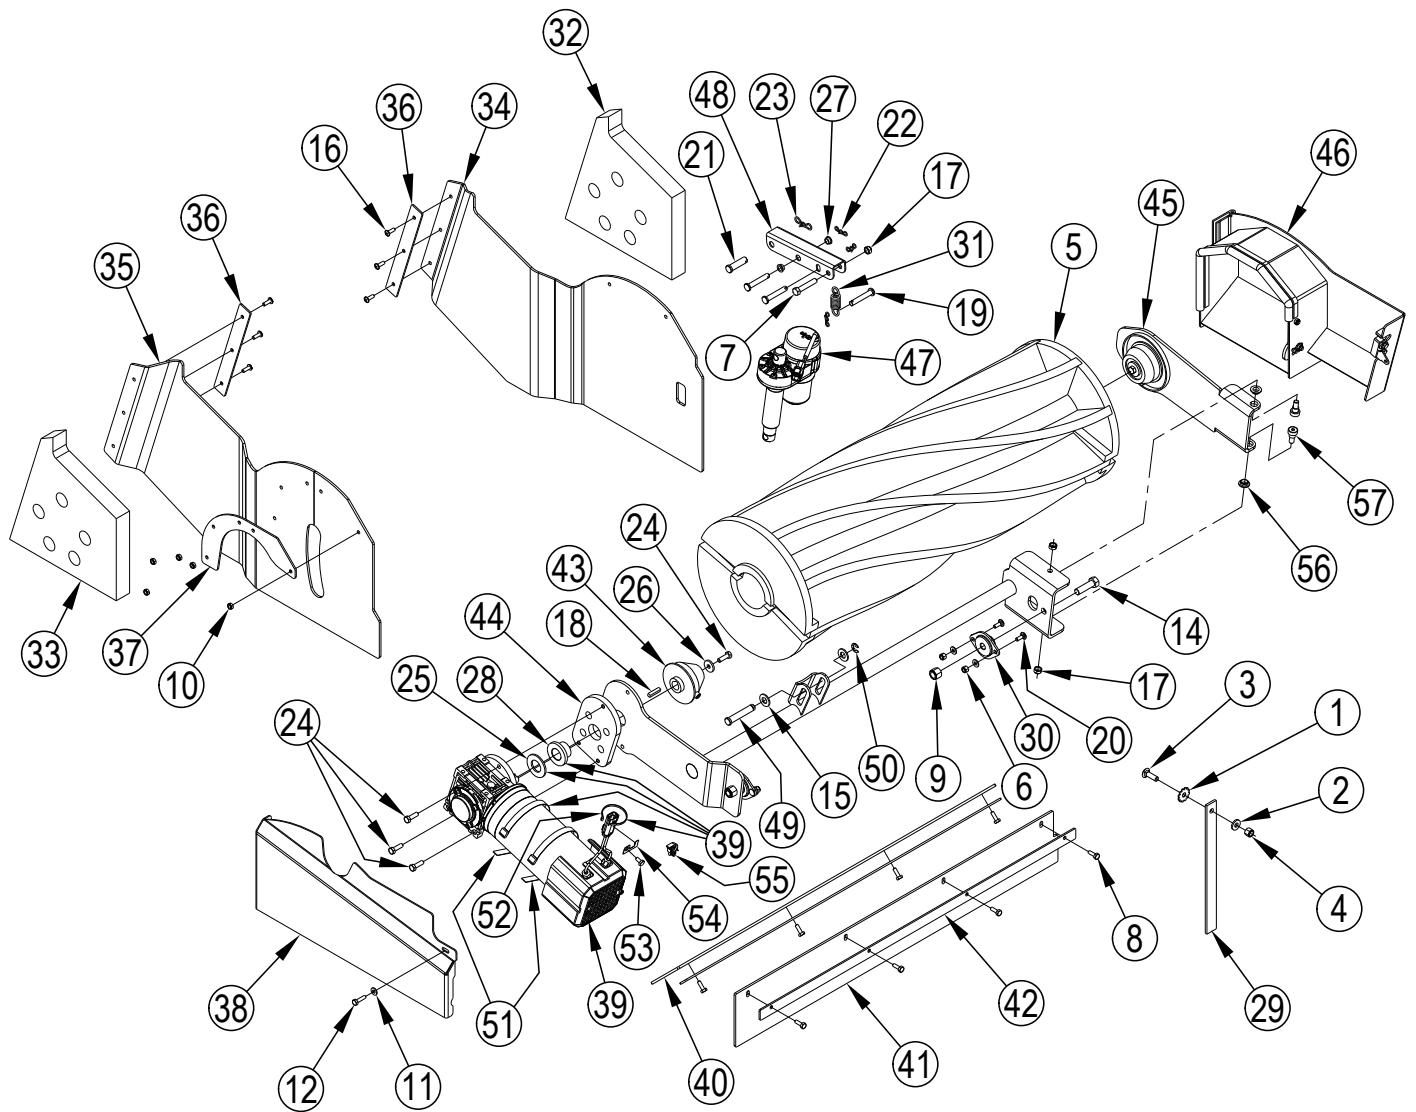

Service Kits

K1	56511891	1	Hardware Kit-Hydraulic Sys
----	----------	---	----------------------------

[] = Not Shown

Hose Description Key

DESCRIPTION = HOSE-HYD-A1-1A1-1A1-123 (See Page 5)

MAIN BROOM SYSTEM