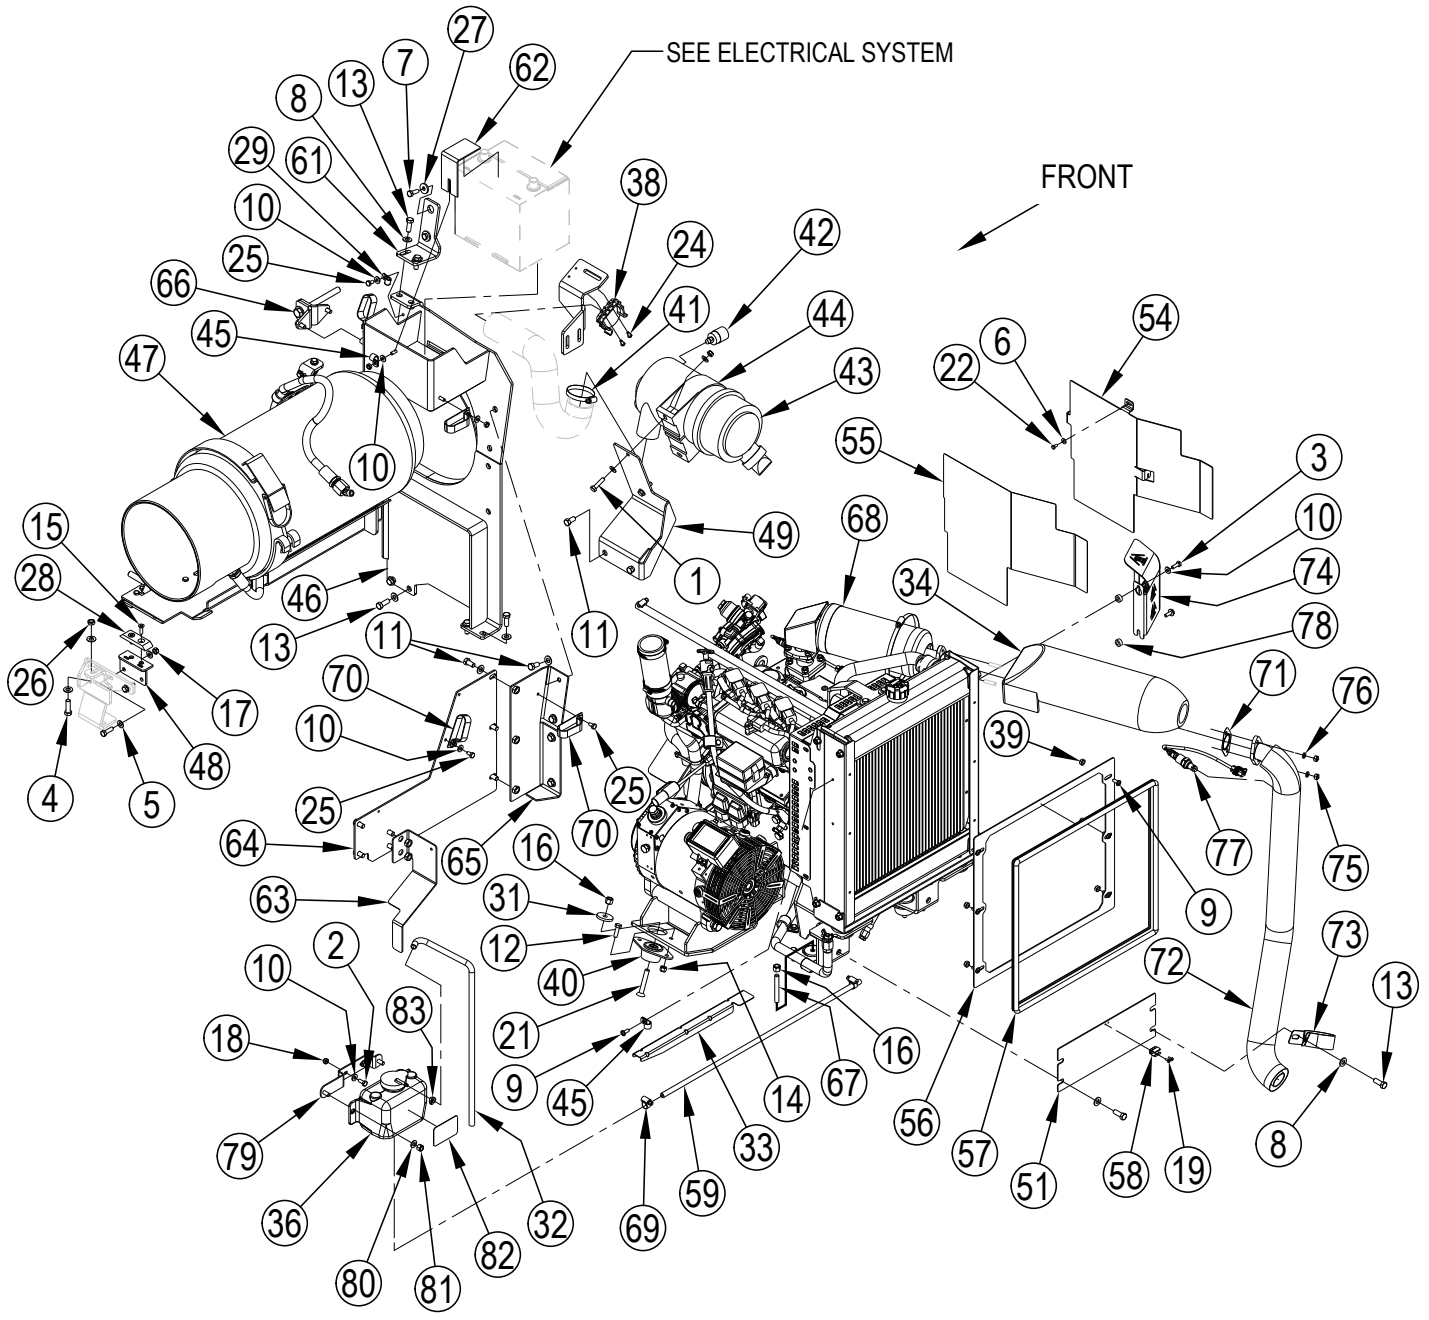

ENGINE SYSTEM-LPG LEV

ENGINE SYSTEM-LPG LEV

<u>Kit</u>	<u>Item</u>	<u>Ref. No.</u>	<u>Qty</u>	<u>Description</u>
K1	1		2	Scr-Hex 5/16-18 X 1.25
K1	2		2	Scr-Hex 1/4-20 X .62
K1	3		2	Scr Hex 1/4-20 X .75
K1	4		1	Scr-Hex 3/8-16 X 1.25
K1	5		8	Wsh. Flt Sae 5/16
K1	6		1	Wsh. Flt Sae #10
K1	7		2	Scr-Hex 5/16-18 X .88
K1	8		23	Wsh. Flt Sae 3/8
K1	9		7	Scr-Pan Phil 1/4-20 X .62
K1	10		8	Wsh. Flt Sae 1/4
K1	11		13	Scr-Hex 3/8-16 X .75
K1	12		10	Scr-Hex 5/16-18 X 1.00
K1	13		10	Scr-Hex 3/8-16 X 1.00
K1	14		8	Nut, Hex Nyl Loc 5/16-18
K1	15		2	Scr-Flt Phil 1/4-20 X .88
K1	16		4	Nut-Hex Nyl Loc 3/8-16
K1	17		4	Nut, Hex Nyl Loc-Thin 5/16-18
K1	18		5	Nut, Hex Nyl Loc-Thin 1/4-20
	19	56002909	2	Scr-Pan Phil Ss 6-32 X .38
K1	20			DELETED
K1	21		1	Scr-Flt Soc Ss 3/8-16 X 2.50
K1	22		1	Scr, Hex Thd Form 10-24 X .38
K1	24		2	Scr, Pan Phil Thd Form 10-24 X .50
K1	25		2	Scr, Hex Thd Form 1/4-20 X .50
K1	26		1	Nut-Hex Jam 3/8-16
K1	27		2	Wsh. Flt .344 X .938 X .125
	28	56110514	1	Skid
	29	56323260	1	Clamp, Hose Support
	31	56367117	4	Wsh. Flt .406 X 1.5 X .1875
	32	7-33-02644	1	Hose, 1/4" Id X 28" Long, Clear
K2	33		1	Guard-Wire Harness
	34	56384176	1	Blanket-Catalytic Converter
	36	56394241	1	Bottle-Overflow
	38	56396199	1	Clamp, Plastic
	39	56410057	6	Bushing, .26 Id X .50 Od
	40	56419300	4	Mount, Isolator, Stiff
	41	56440213	1	Clamp- Hose Sae #32
	42	56478461	1	Indicator, Service
	43	56482478	1	Cleaner, Air
	[ ]	56482028	1	Filter Safety (for 56482478)
	[ ]	56482029	1	Filter Primary (for 56482478)

<u>Kit</u>	<u>Item</u>	<u>Ref. No.</u>	<u>Qty</u>	<u>Description</u>
	44	56482621	1	Band Assy
	45	56486112	2	Clamp-P
	46	56509741	1	Lpg Tank Support Weldt
	47		1	Lp Fuel Tank Assy (See pages 58 and 59)
	48	56510098	1	Tank Mnt Weldt
	49	56510159	1	Air Cleaner Mnt Weldt
	51	56510284	1	Plate-Guard
	54	56510652	1	Shield-Heat-Muffler
	55	56510714	1	Foam Insulation
	56	56511915	1	Mount-Radiator Seal
	57	56510730	1	Trim-Seal
	58	56510834	1	Clip-Spring 1/2
	59	56510953	1	Hose-Black 1/4 Id X 25
	61	56511120	1	Bracket-Tank Support
	62	56511122	1	Holddown-Battery
	63	56511141	1	Cable Guard Weldt
	64	56511142	1	Plate-Tank Guard
	65	56511143	1	Guard Mnt Weldt
	66	56511199	1	Belt Removal Tool
	67	56511500	3	Stud-Double Ended
	68		1	Power Unit-LPG LEV (See pages 52 and 53)
	69	56756364	2	Clamp- Hose Sae #4
	70	2-00-05253	3	Clamp, 3/4" Wire, Double
	71	56511521	1	Gasket-Tail Pipe
	72	56511947	1	Exhaust Pipe Weldment
	73	56511631	1	Hanger-Tailpipe
	74	56511919	1	Shield-Heat
	75	56003352	2	Nut Hex M8
	76	56003685	2	Washer Nord-Loc M8
	77	56511522	1	Sensor-Oxygen-Wg972 Eng
	78	56511913	2	Spacer-Heat Sheild
	79	56394242	1	Bracket-Overflow Bottle
	80	56001939	11	Wsh Flt Sae 5/16
	81	56002701	10	Nut Hex Nyl Loc 5/16-18
	82	56015463	1	Decal Coolant Level
	83	56384956	1	Clamp-Hose

Service Kits

K1	56510795	1	Hardware Kit-Engine System LPG
K2	56384018	1	Wire Harness Guard Kit

[ ] = Not Shown