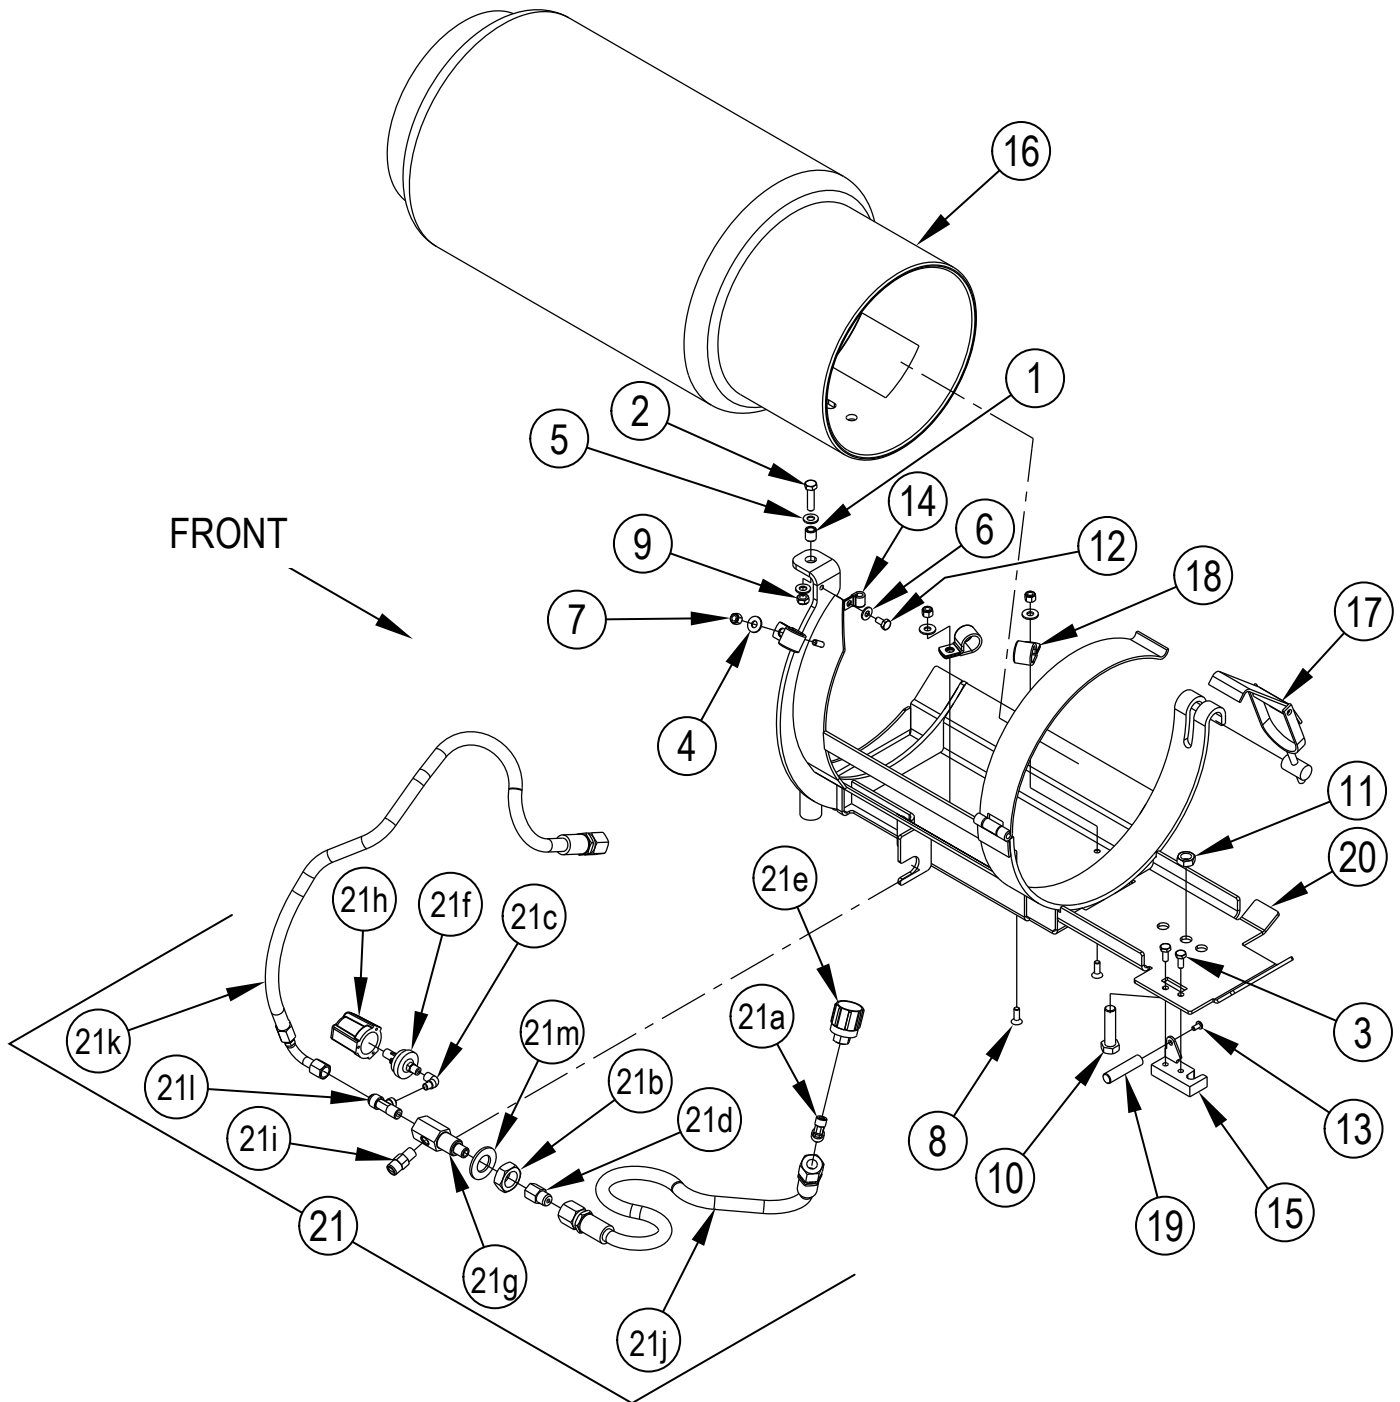

LPG TANK ASSEMBLY

LPG TANK ASSEMBLY

Kit	Item	Ref. No.	Qty	Description
K2	1		1	Bushing
K2	2		1	Scr, Hex 5/16-18 X 1.25
K2	3		2	Scr, Hex 1/4-20 X .62
K2	4		3	Wsh, Flt Std 1/4
K2	5		2	Wsh, Flt SAE 5/16
K2	6		1	Wsh, Flt SAE 1/4
K2	7		3	Nut, Hex Nyl Loc 1/4-20
K2	8		2	Scr, Flt Phil 1/4-20 X .75
K2	9		1	Nut, Hex Nyl Loc-Thin 5/16-18
K2	10		1	Scr, Hex Thd To Hd 1/2-13 X 2.00
K2	11		1	Nut, Hex Jam 1/2-13
K2	12		1	Scr, Hex Thd Form 1/4-20 X .50
K1,K2	13		1	Scr, Pan Phil Loc 10-24 X .38
	14	56323260	1	Clamp, Hose Support
K1	15		1	Latch, Rh
	16	56456590	1	L.P. Tank, 33lb.
	17	56481997	1	Toggle
	18	56496276	3	Clamp, Hose Support
K1	19		1	Pin
	20	56509746	1	Fuel Tank Mt Weldt-P
	21	56510095	1	LP Filter Assembly
	21a	56456598	1	Elbow,45 Male 45 Flared
	21b	56002615	1	Nut, Hex Jam 7/8-14
	21c	56111309	1	Elbow, 90 Street
	21d	56305505	1	Adapter-SAE 45 Deg.
	21e	56369675	1	Coupler-Female
	21f	56418381	1	Switch-N.C. Pressure SW5
	21g	56418934	1	Fitting-Bulkhead
	21h	56419241	1	Dust Boot
	21i	56456624	1	Vent-1/4 Npt
	21j	56510298	1	LPG Hose Assy
	21k	56384953	1	LPG Hose Assy
	21l	56900921	1	Tee 1/4 Npt X 1/8 Npt X 3/8 Jic
	21m	56002228	1	Wsh Flt SAE 7/8
Service Kits				
K1	56510798		1	Latch Kit-LPG Tank Assy
K2	56510799		1	Hardware Kit-LPG Tank Assy