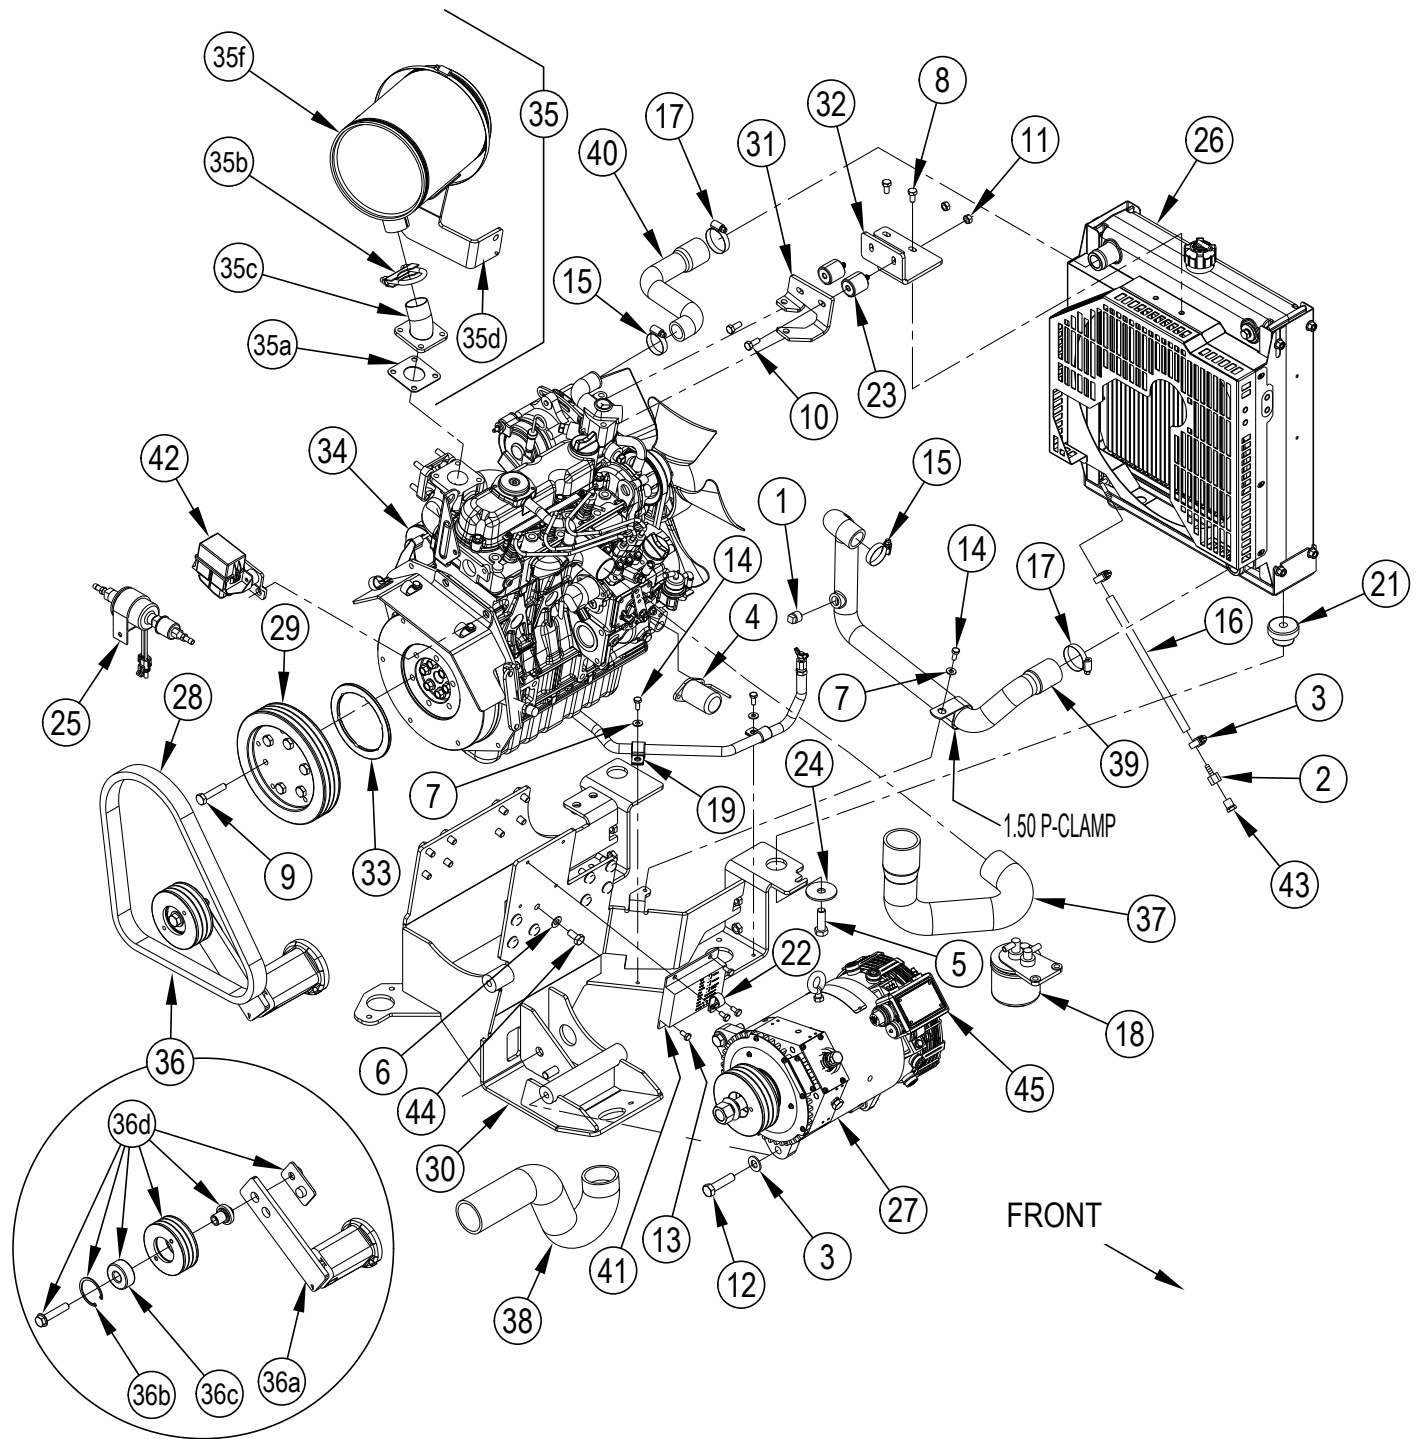

ENGINE ASSEMBLY-DIESEL - AFTER DECEMBER 2018

ENGINE ASSEMBLY-DIESEL – AFTER DECEMBER 2018

Kit	Item	Ref. No.	Qty	Description
	1	56744580	1	Plug, Npt 3/8 Brass
	2	56756360	1	Barb, Hose Female
	3	56756364	2	Clamp Hose Sae 4 E00047
	4	56508490	1	Throttle/Shut Down Actuator
	5	56001968	2	Scr, Hex 1/2-13 X 1.50
	6	56002063	18	Wsh, Flt SAE 3/8
	7	56002098	1	Wsh, Flt SAE 1/4
	8	56003431	3	Scr Hex Ss M6-1.00x16mm
	9	56003021	6	Scr-Hex M10-1.25 X 50mm
	10	56003179	3	Scr, Hex Thd To Hd M8-1.25 X 20mm
	11	56003352	2	Nut, Hex M8-1.25
	12	56003740	3	Scr, Hex Thd To Hd 1/2-13 X 2.00
	13	56009033	4	Scr, Hex Thd Form 1/4-20 X .50
	14	56009250	3	Scr, Hex Thd Form 1/4-20 X .62
	15	56131601	2	Clamp- Hose SAE #16
	16	56510958	1	Hose-Coolant
	17	56413839	2	Clamp- Hose SAE #20
	18	56419054	1	Fuel Filter Kit
	19	56419120	2	Clamp, Hose Support
	21	56478685	2	Mount, Rubber
	22	56486112	1	Clamp-P
	23	56507372	2	Isolator-Engine
	24	56507448	2	Washer, Isolator Tail
	25	56511864	1	Pump-Fuel-Electronic M25
	26	56511909	1	Radiator
	27	56511663	1	Alternator-42VDC-10KW G1
	[ ]	56511661	1	Sheave-3V x 4.50 x .875 (for 56509345 in diesel)
	28	56509442	1	Belt-3vx X 45.0
	29	56509443	1	Sheave-3v X 8.00
	30	56509452	1	Eng/Alt Mnt Weldt

Kit	Item	Ref. No.	Qty	Description
	31	56509510	1	Bracket-Diesel Radiator
	32	56511912	1	Bracket-Radiator NOTE 1 TSB-FC-2017-046
	33	56509740	1	Plate-Spacer
	34		1	Diesel Engine Assy (See pages 68 and 69)
	35		1	Diesel Exhaust Assy
	35a	56419107	1	Exhaust Gasket
	35b	56456833	1	Clamp, Muffler 1.62
	35c	56510170	1	Exhaust Pipe Weldt
	35d	56510172	1	Muffler Support Weldt
	35f	7-49-00038	1	Muffler
	36		1	Tensioner Assy
	36a	56509923	1	Tensioner-Automatic (for Tensioner Assy)
	36b	56003314	1	Ring Ret Int Type Ho 2.047 Dia (for Tensioner Assy)
	36c	56509716	1	Bearing (for Tensioner Assy)
	36d	56510854	1	Idler Pulley Kit (for Tensioner Assy)
	37	56510077	1	Hose-Air Cleaner
	38	56510090	1	Hose-Air Cleaner
	39	56510126	1	Hose-Radiator
	40	56510127	1	Hose-Radiator
	41	56510350	1	Governor-Controller
	42	56511876	1	Harness-Kubota Diesel
	43	56740136	1	Plug, Pipe
	44	2-00-05958	16	Hhc, M10 X 1.25 X 20mm
	45	56383568	1	Voltage Regulator Kit-42v

[ ] = Not Shown

NOTE 1: Please order Radiator Diesel Kit 56511918 if you are replacing the Radiator 56509210 which has been obsoleted and replaced by Kit 56511918.