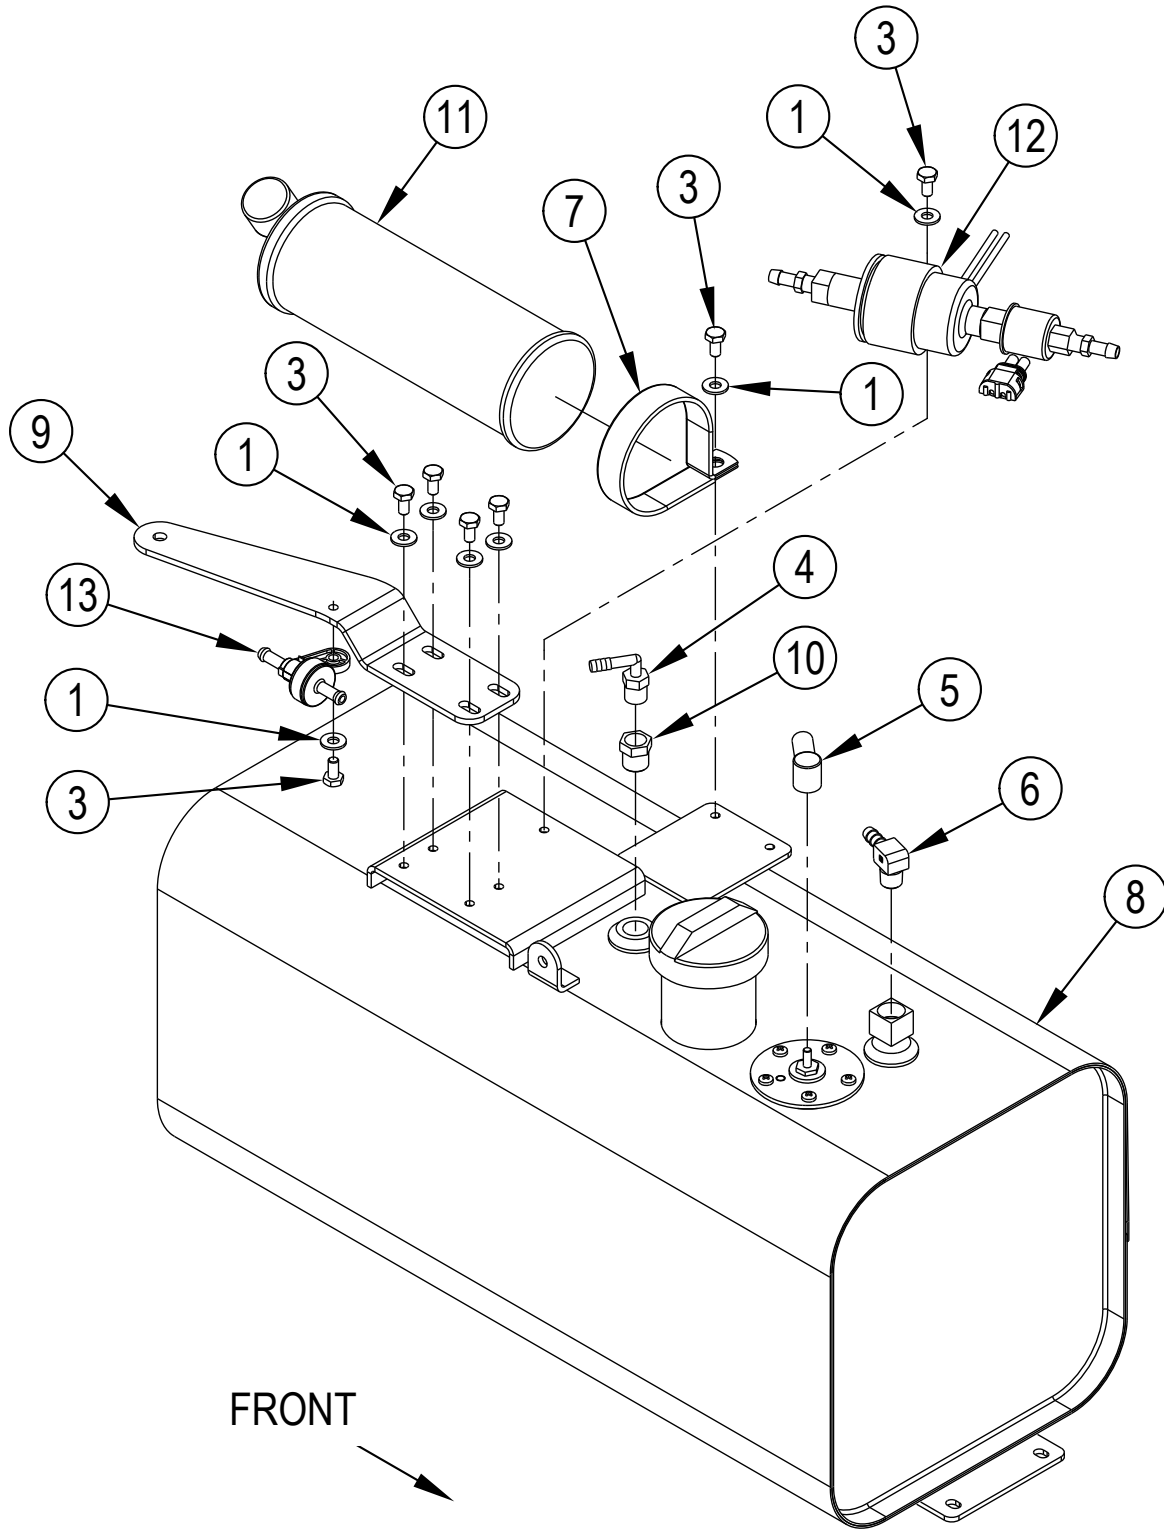

GASOLINE-PETROL TANK ASSEMBLY

GASOLINE-PETROL TANK ASSEMBLY

Kit	Item	Ref. No.	Qty	Description
	1	56002098	7	Wsh, Flt SAE 1/4
	3	56009033	7	Scr, Hex Thd Form 1/4-20 X .50
	4	56470138	1	Barb, 90 Elbow 1/4 X 1/4npt
	5	56492305	1	Boot, Rubber
	6	56510495	1	Barb-90 Elbow 5/16 X 1/4npt
	7#	56409463	1	P-Clamp
	8	56511235	1	Fuel Tank Assembly
	9	56511247	1	Bracket-Tank Support
	10	56750363	1	Bushing, 3/8 Npt - 1/4 Npt
	11	56511234	1	Evaporative Canister
	12	56511864	1	Fuel Pump Electronic M25
	[ ]	56384497	2	Gasket-Fuel Pump-6.50
	13	56511244	1	Check Valve-Petrol Assy
	[ ]	56508354	1	Fuel Cap
	[ ]	56511257	1	Sender-Fuel Level R1
	[ ]	56511255	1	Tube-Fuel Withdrawl

[ ] = Not Shown

= Revised or new since last update