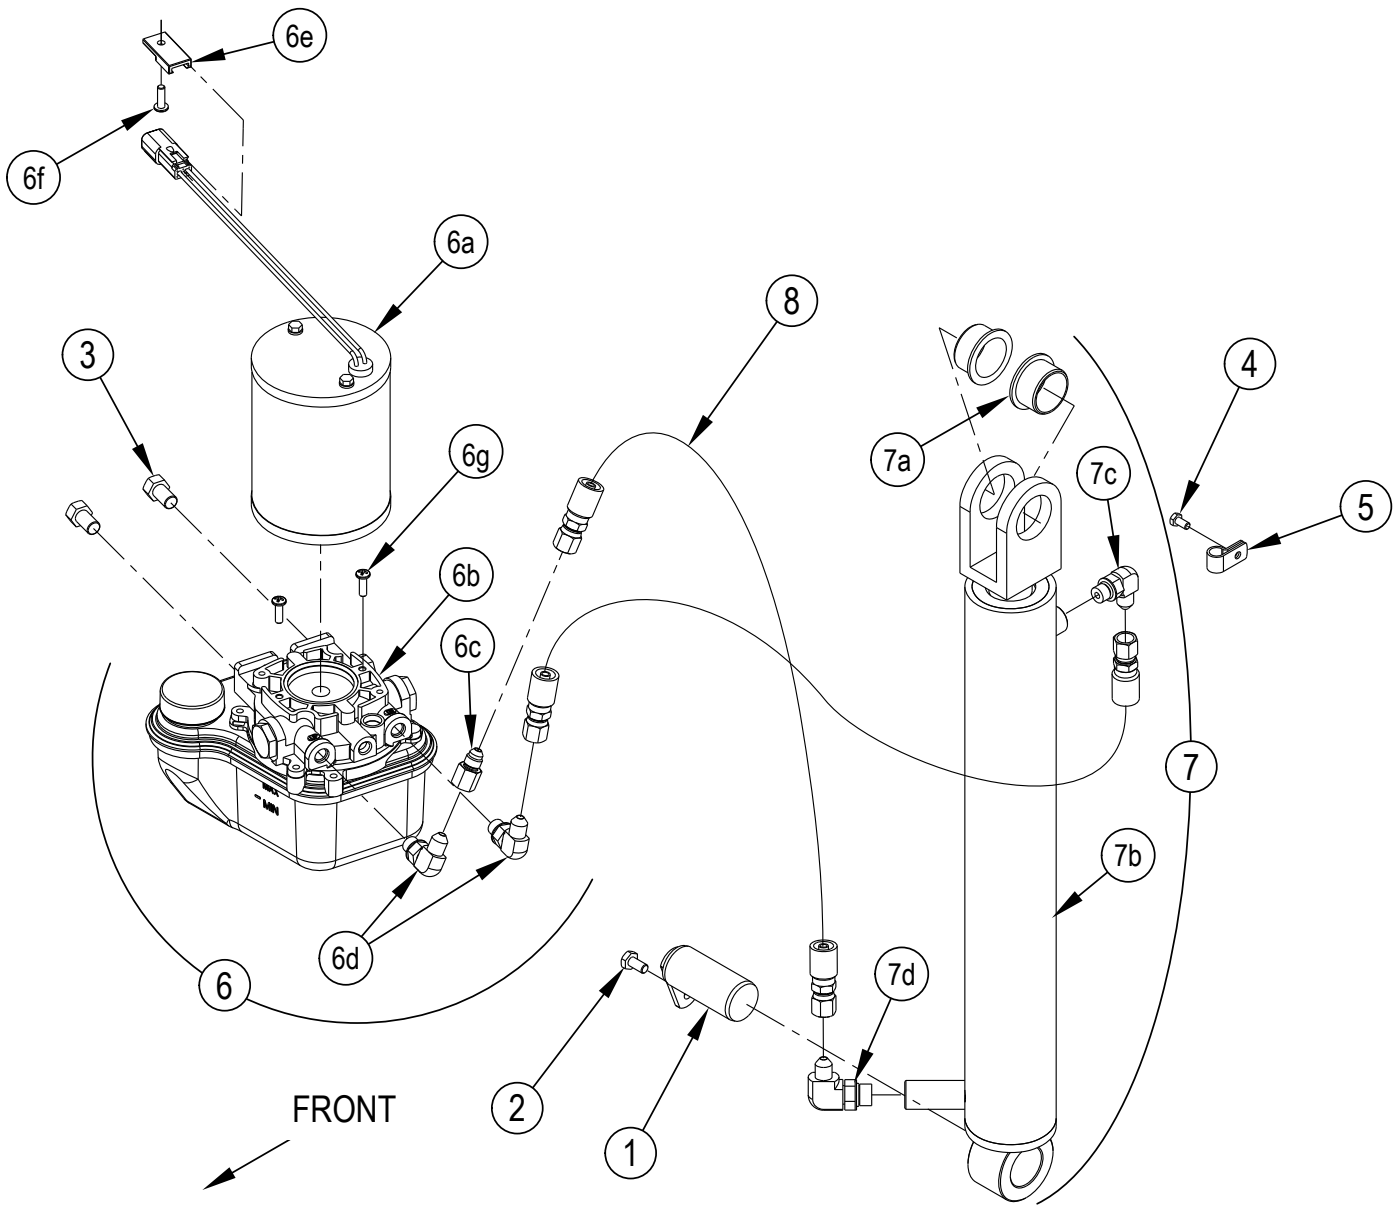

HYDRAULIC SYSTEM – 37° FLARE EQUIPPED MACHINES

HYDRAULIC SYSTEM – 37° FLARE EQUIPPED MACHINES

Kit	Item	Ref. No.	Qty	Description
	1	56416308	1	Left Hinge Pin Weldt
K1	2		1	Scr, Hex Hd Loc 1/4-20x.50
K1	3		2	Scr, Hex Hd Loc 3/8-16x.75
K1	4		1	Scr, Hex Thd Form 10-24 X .38
K1	5		1	Clamp-P
	6	56511837	1	Hydraulic Power Pack Assy
	6a	56511831	1	Motor 36v-3669RPM-0.55hp M11
	6b	56509374	1	Hydraulic Pump/Reservoir Assy
	[ ]	56509383	1	Hydraulic Reservoir Kit (for 56509374)
	[ ]	56509375	1	Cap-Hyd Reservoir (for 56509374)
	6c	56510682	1	Fitting-Orifice
	6d	56900101	2	Elbow, 90 O-Ring
	6e	56511941	1	Clip-Deutsh Connector
	6f	56002124	1	Screw10-24 X .62 Pnh Ph
	6g	56002202	2	Scr Pan Phil 10-32 X .62
	7		1	Hopper Lift Cylinder Assy
	7a	56507941	2	Bearing, Flange 1.125 X 1.281 X .750
	7b	56509377	1	Cylinder-Hydraulic 2.00 X 13.06
	[ ]	56509381	1	Seal Kit (for 56509377)
	7c	56900101	1	Elbow, 90 O-Ring
	7d	56900110	1	Elbow, 90 O-Ring
	8	56509382	2	Hose Assy
Service Kits				
K1	56511891		1	Hardware Kit-Hydraulic Sys

[ ] = Not Shown