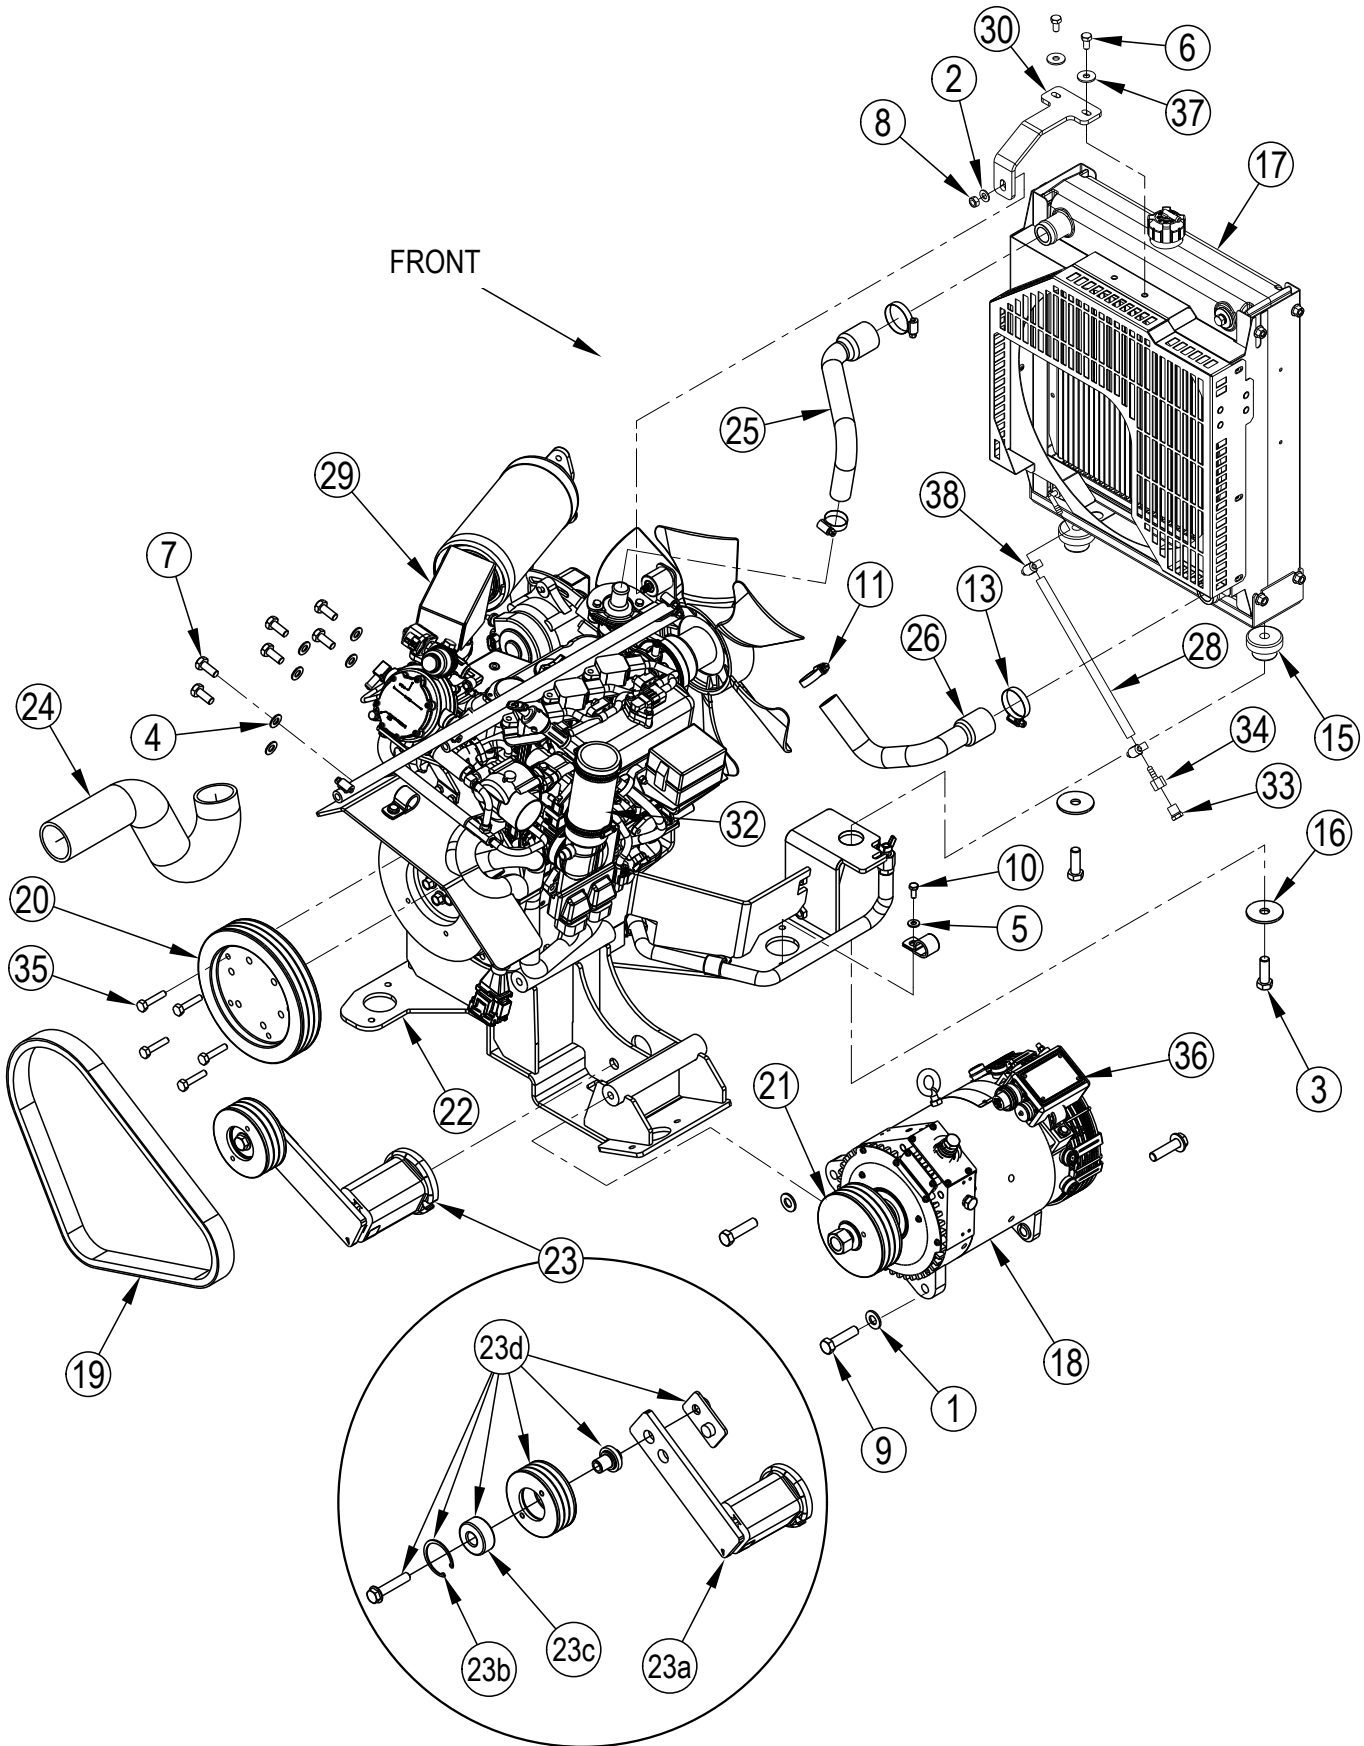

POWER UNIT-LPG LEV

POWER UNIT-LPG LEV

Kit	Item	Ref. No.	Qty	Description
	1	56001879	3	Wsh-Flt Sae 1/2
	2	56001939	1	Wsh, Flt Sae 5/16
	3	56001968	2	Scr-Hex 1/2-13 X 1.50
	4	56002063	12	Wsh, Flt Sae 3/8
	5	56002098	3	Wsh, Flt Sae 1/4
	6	56003431	2	Scr Hex Ss M6-1.00x16mm
	7	56003019	12	Scr-Hex M10-1.25 X 25mm
	8	56003352	1	Nut-Hex M8-1.25
	9	56003740	3	Scr, Hex Thd To Hd 1/2-13 X 2.00
	10	56009250	3	Scr, Hex Thd Form 1/4-20 X .62
	11	56244969	2	Clamp- Hose Sae #12
	13	56413839	2	Clamp- Hose Sae #20
	15	56478685	2	Mount, Rubber
	16	56507448	2	Washer, Isolator Tail
	17	56511908	1	Radiator NOTE 1 TSB-FC-2017-046
	18	56511663	1	Alternator-42v G1
	[ ]	56511632	1	Sheave-3V x 5.00 (for 56511663 in LPG)
	19	56509442	1	Belt-3vx X 45.0
	20	56509443	1	Sheave-3v X 8.00
	21	56511632	1	Sheave-3v X 5.00
	22	56509570	1	Eng/Alt Mnt Weldt
	23		1	Tensioner Assy
	23a	56509923	1	Tensioner-Automatic (for Tensioner Assy)
	23b	56003314	1	Ring Ret Int Type Ho 2.047 Dia (for Tensioner Assy)
	23c	56509716	1	Bearing (for Tensioner Assy)
	23d	56510854	1	Idler Pulley Kit (for Tensioner Assy)
	24	56510090	1	Hose-Air Cleaner
	25	56510128	1	Hose-Radiator
	26	56510129	1	Hose-Radiator
	28	56510958	1	Hose-Coolant
	29		1	Engine Assembly-Lpg Lev (See pages 54 and 55)
	30	56511910	1	Bracke-Radiator Support
	32	56511520	1	Hose Assembly-Intake
	33	56740136	1	Plug, Pipe
	34	56756360	1	Barb,Hose Female
	35	2-00-06532	5	Hhc, M8 X 1.25 X 40mm
	36	56383568	1	Voltage Regulator Kit-42v
	37	56003638	2	Wsh Flt Ss M6
	38	56756364	2	Clamp Hose Sae 4 E00047

[ ] = Not Shown

NOTE 1: Please order Radiator LPG Kit 56511916 if you are replacing the Radiator 56509210 which has been obsoleted and replaced by Kit 56511916.