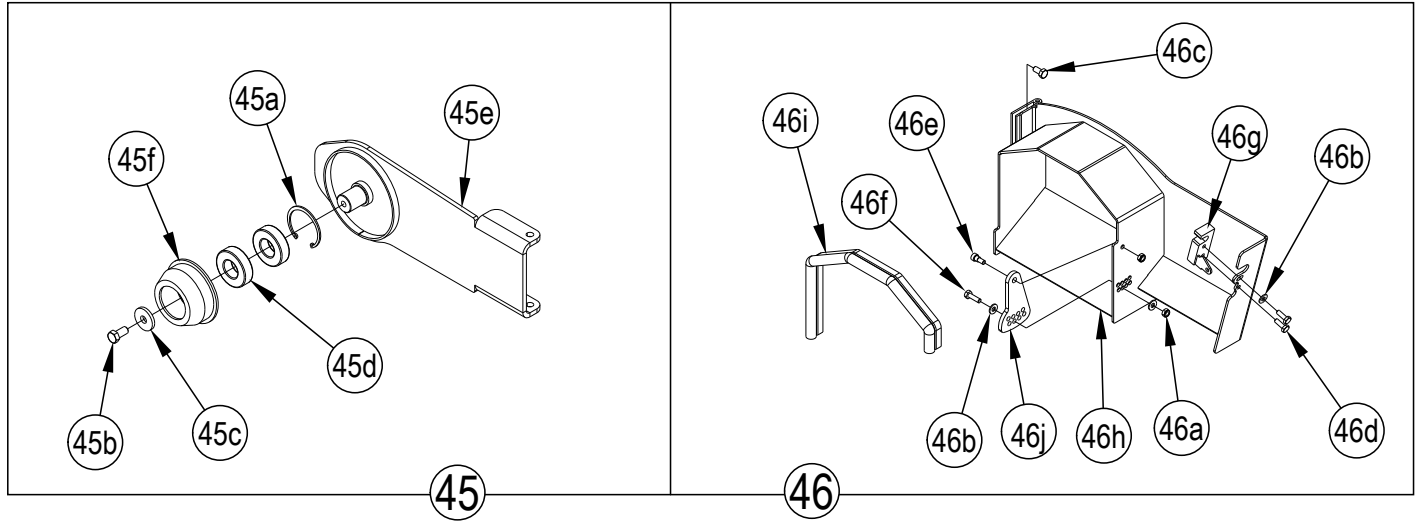

Service Kits

K1	56511891	1	Hardware Kit-Hydraulic Sys
----	----------	---	----------------------------

[] = Not Shown

Hose Description Key

DESCRIPTION = HOSE-HYD-A1-1A1-1A1-123 (See Page 5)

MAIN BROOM SYSTEM