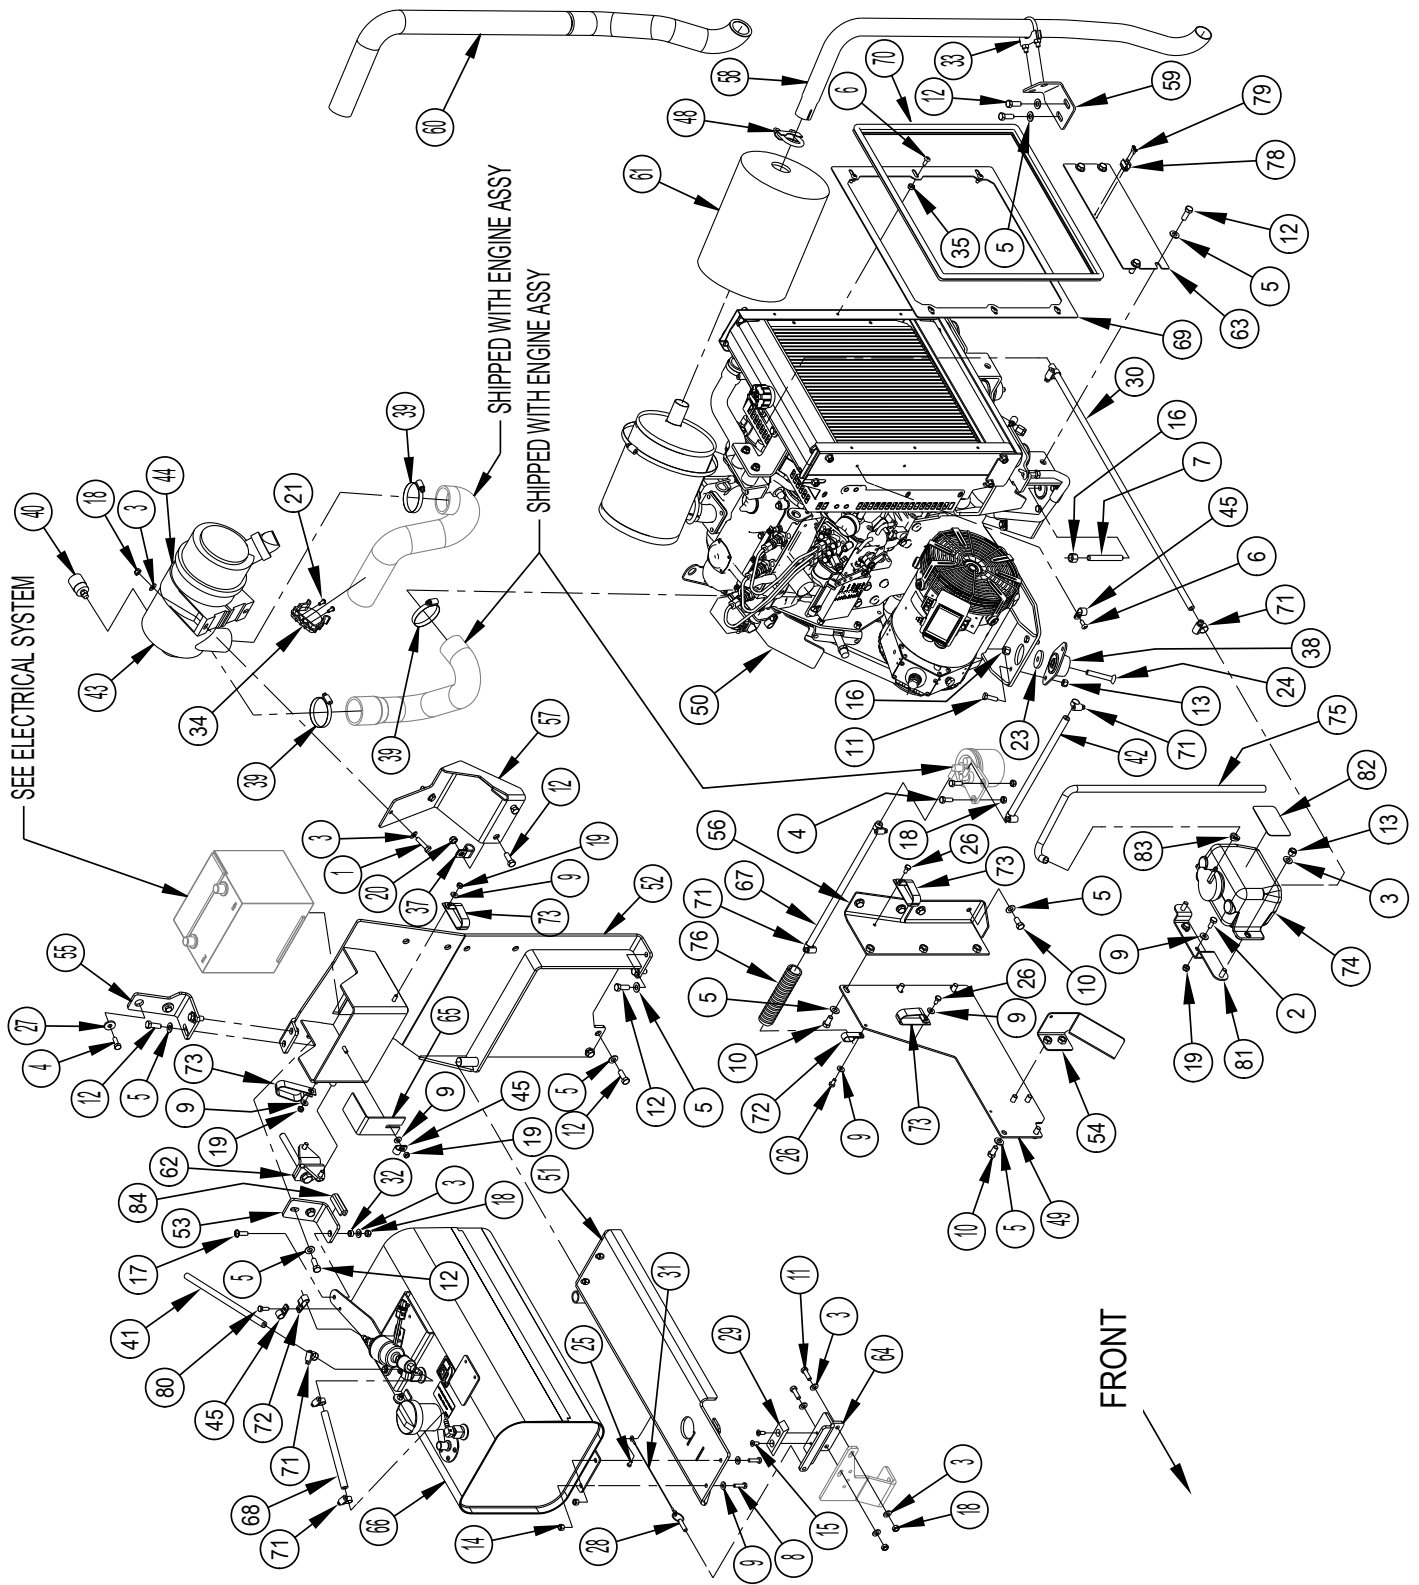

ENGINE SYSTEM-DIESEL

ENGINE SYSTEM-DIESEL

Kit	Item	Ref. No.	Qty	Description
K1	1		2	Scr. Hex 5/16-18 X 1.25
K1	2		2	Scr. Hex 1/4-20 X .62
K1	3		11	Wsh. Flt SAE 5/16
K1	4		4	Scr. Hex 5/16-18 X .88
K1	5		25	Wsh. Flt SAE 3/8
K1	6		7	Scr-Pan Phil 1/4-20 X .62
K1	7		3	Stud-Double Ended
K1	8		4	Scr. Hex 1/4-20 X 1.00
K1	9		11	Wsh. Flt SAE 1/4
K1	10		11	Scr. Hex 3/8-16 X .75
K1	11		10	Scr. Hex 5/16-18 X 1.00
K1	12		16	Scr. Hex 3/8-16 X 1.00
K1	13		10	Nut. Hex Nyl Loc 5/16-18
K1	14		4	Nut. Hex Nyl Loc 1/4-20
K1	15		2	Scr. Flt Phil 1/4-20 X .62
K1	16		4	Nut-Hex Nyl Loc 3/8-16
K1	17		1	Scr-Pan Phil 5/16-18 X 1.00
K1	18		7	Nut. Hex Nyl Loc-Thin 5/16-18
K1	19		5	Nut. Hex Nyl Loc-Thin 1/4-20
K1	20		1	Nut. Hex Nyl Loc-Thin 3/8-16
K1	21		2	Scr Panphil Thd Form 10-24x.50
K1	22			DELETED
	23	56367117	4	Wsh Flt Steel .406cv31c
K1	24		1	Scr-Flt Soc Ss 3/8-16 X 2.50
K1	25		1	Scr. Hex Thd Form 10-24 X .38
K1	26		3	Scr. Hex Thd Form 1/4-20 X .50
K1	27		2	Wsh. Flt .344 X .938 X .125
	28	56050356	1	Pin Quickrise--.312dia .625l
	29	56110514	1	Skid
	30	56510953	1	Hose-Black 1/4 ID x 25
	31	56314400	1	Wire Rope. 9 Inch
	32	56320595	1	Bushing .32x.50x.28
	33	56343236	1	Clamp. Muffler 1.50
	34	56396199	1	Clamp. Plastic
	35	56410057	6	Bushing. .26 Id X .50 Od
	37	56419120	1	Clamp. Hose Support
	38	56419300	4	Mount. Isolator, Stiff
	39	56440213	3	Clamp- Hose SAE #32
	40	56478461	1	Indicator. Service
	41	56478488	1	Hose-Fuel
	42	56481686	1	Hose-Fuel Line

Kit	Item	Ref. No.	Qty	Description
	43	56482478	1	Cleaner. Air
	[ ]	56482028	1	Filter Safety (for 56482478)
	[ ]	56482029	1	Filter Primary (for 56482478)
	44	56482621	1	Band Assy
	45	56486112	3	Clamp-P
	48	56508391	1	Clamp. Muffler
	49	56511142	1	Plate-Tank Guard
	50		1	Diesel Engine Assy
				(See pages 62 and 63) NOTE 1
			1	Diesel Engine Assy-D1305-E4B
				(See pages 64 and 65) NOTE 2
	51	56511128	1	Tank Pivot Weldt
	52	56511118	1	Fuel Tank Support Weldt
	53	56511174	1	Bracket-Tank Pivot
	54	56509986	1	Cable Bracket Weldt
	55	56511120	1	Bracket-Tank Support
	56	56511143	1	Guard Mnt Weldt
	57	56510159	1	Air Cleaner Mnt Weldt
	58	56510167	1	Tailpipe-Diesel
	59	56510169	1	Bracket-Tailpipe
	60	56383071	1	Exhaust Blanket Kit-Diesel
	61	56383072	1	Exhaust Blanket Kit-Diesel
	62	56511199	1	Belt Removal Tool
	63	56510284	1	Plate-Guard
	64	56510295	1	Mount Weldt
	65	56511122	1	Holddown-Battery
	66	56511868	1	Tank-Diesel Assy (See pages 70 and 71)
	67	56510628	1	Hose-Fuel
	68	56510630	1	Hose-Fuel
	69	56511915	1	Mount-Radiator Seal
	70	56510730	1	Trim-Seal
	71	56756364	9	Clamp- Hose SAE #4
	72	56004073	2	Clamp-Double P-.562-Cdv0909z1
	73	2-00-05253	4	Clamp. 3/4" Wire. Double
	74	7-07-02002	1	Overflow Bottle Assy
	75	7-33-02644	1	Hose. 1/4" Id X 28" Long. Clear
	76	56419452	1	Conduit
	78	56510834	1	Clip-Spring 1/2
K1	79		2	Scr Pan Phil SS 6-32 X .38
K1	80		1	Scr Hex Thd Form 1/4-20x .75
	81	56394242	1	Bracket-Overflow Bottle
	82	56015463	1	Decal Coolant Level
	83	56384956	1	Clamp-Hose
	84	56394369	1	Trim-Edge-.25x2.00

Service Kits

K1	56510797	1	Hardware Kit-Engine System Diesel

[ ] = Not Shown

NOTE 1: The old CS7010 Diesel Engine will become obsolete at the end of December 2018 and replaced with the new Diesel Engine Assy-D1305-E4B.

NOTE 2: Starting January 1st, all Diesel CS7010 machines will have a new diesel engine that will comply with the new Tier IV requirements.