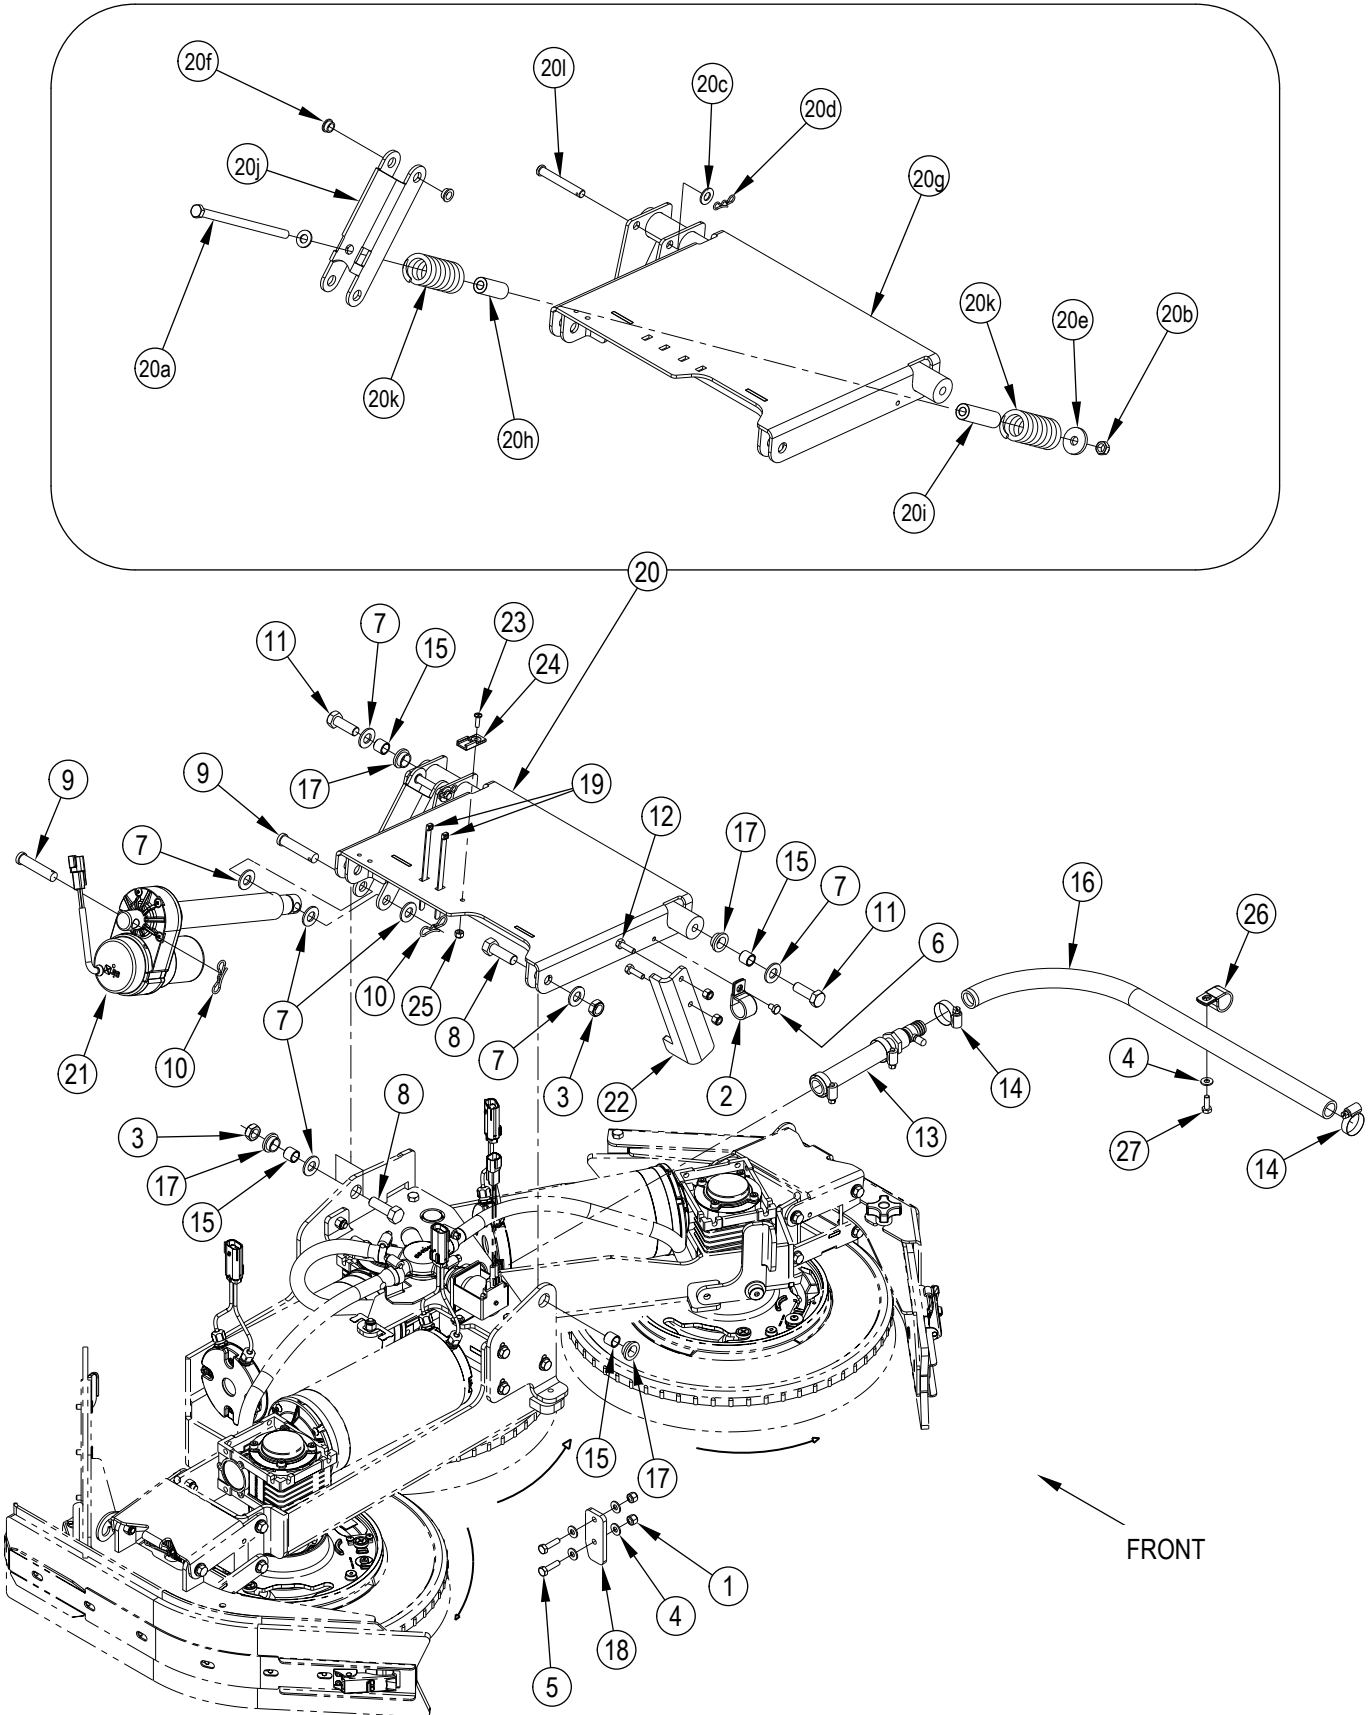

SCRUBBING SYSTEM-1

SCRUBBING SYSTEM-1

Kit	Item	Ref. No.	Qty	Description
K1	1		6	Nut, Hex Nyl Loc SS 1/4-20
	2	56303651	2	Clamp P CI-16
K1	3		2	Nut, Hex Nyl Loc-Thin SS 1/2-13
K1	4		5	Wsh-Fit SAE SS 1/4
K1	5		2	Scr- Hex SS 1/4-20 X 1.00
K1	6		1	Scr Hex Thd Form 1/4-20x .38
K1	7		8	Wsh-Fit SAE SS 1/2
K1	8		2	Scr- Hex SS 1/2-13 X 1.50
K1	9		2	Clevis Pin
K1	10		2	Pin- Bow-Tie Cotter 7/16 - 1/2
K1	11		2	Scr-Hex Loc SS M12-1.75 X 35mm
K1	12		2	Scr- Hex SS 1/4-20 X .88
	13	56510946	1	Chem. Injection Tee Assy
	14	56244969	3	Clamp- Hose SAE #12
	15	56367206	4	Bushing
	16	56510948	1	Hose-.75 X 21.50 In. Spiral
	17	56420160	4	Bearing, Flange
	18	56510625	1	Stop-Scrub Deck
	19	2-00-04345	2	Ty-Rap Thomas+Betts-Ty-28m
	20		1	Arm-Deck Lift Assembly
	20a	56003845	1	Scr. Hex SS 3/8-16 X 7.00
	20b	56002852	1	Nut, Hex Nyl Loc-Thin SS 3/8-16
	20c	56002910	2	Wsh-Fit SAE SS 3/8
	20d	56003813	1	Pin- Bow-Tie Cotter 1/4 - 3/8
	20e	56009195	1	Wsh-Fit .406 X 1.25 X .164
	20f	56324505	2	Bearing, Flange
	20g	56511162	1	Deck Lift Weldment
	20h	56509186	1	Spacer-.385 X .75 X 1.75
	20i	56509189	1	Spacer-.385 X .75 X 2.56
	20j	56511146	1	Arm-Lift Spring
	20k	56601470	2	Compression Spring
	20l	2-00-06075	1	Pin Clevis 3/8 X 2.625
	21	56511263	1	Actuator-Lin-36v-152 Mm Stroke M17
	22	56509622	1	Bracket-Positive Stop
	23	56002124	1	Screw10-24 X .62 Pnh Ph
	24	56511941	1	Clip-Deutsh Connector
	25	56002836	1	Nut Hex Nyl Loc Ss 10-24
	26	56303651	2	Clamp P CI-16
	27	56002807	1	Scr Hex Ss 1/4-20 X .75
Service Kits				
K1	56511886		1	Hardware Kit-Scrub Sys