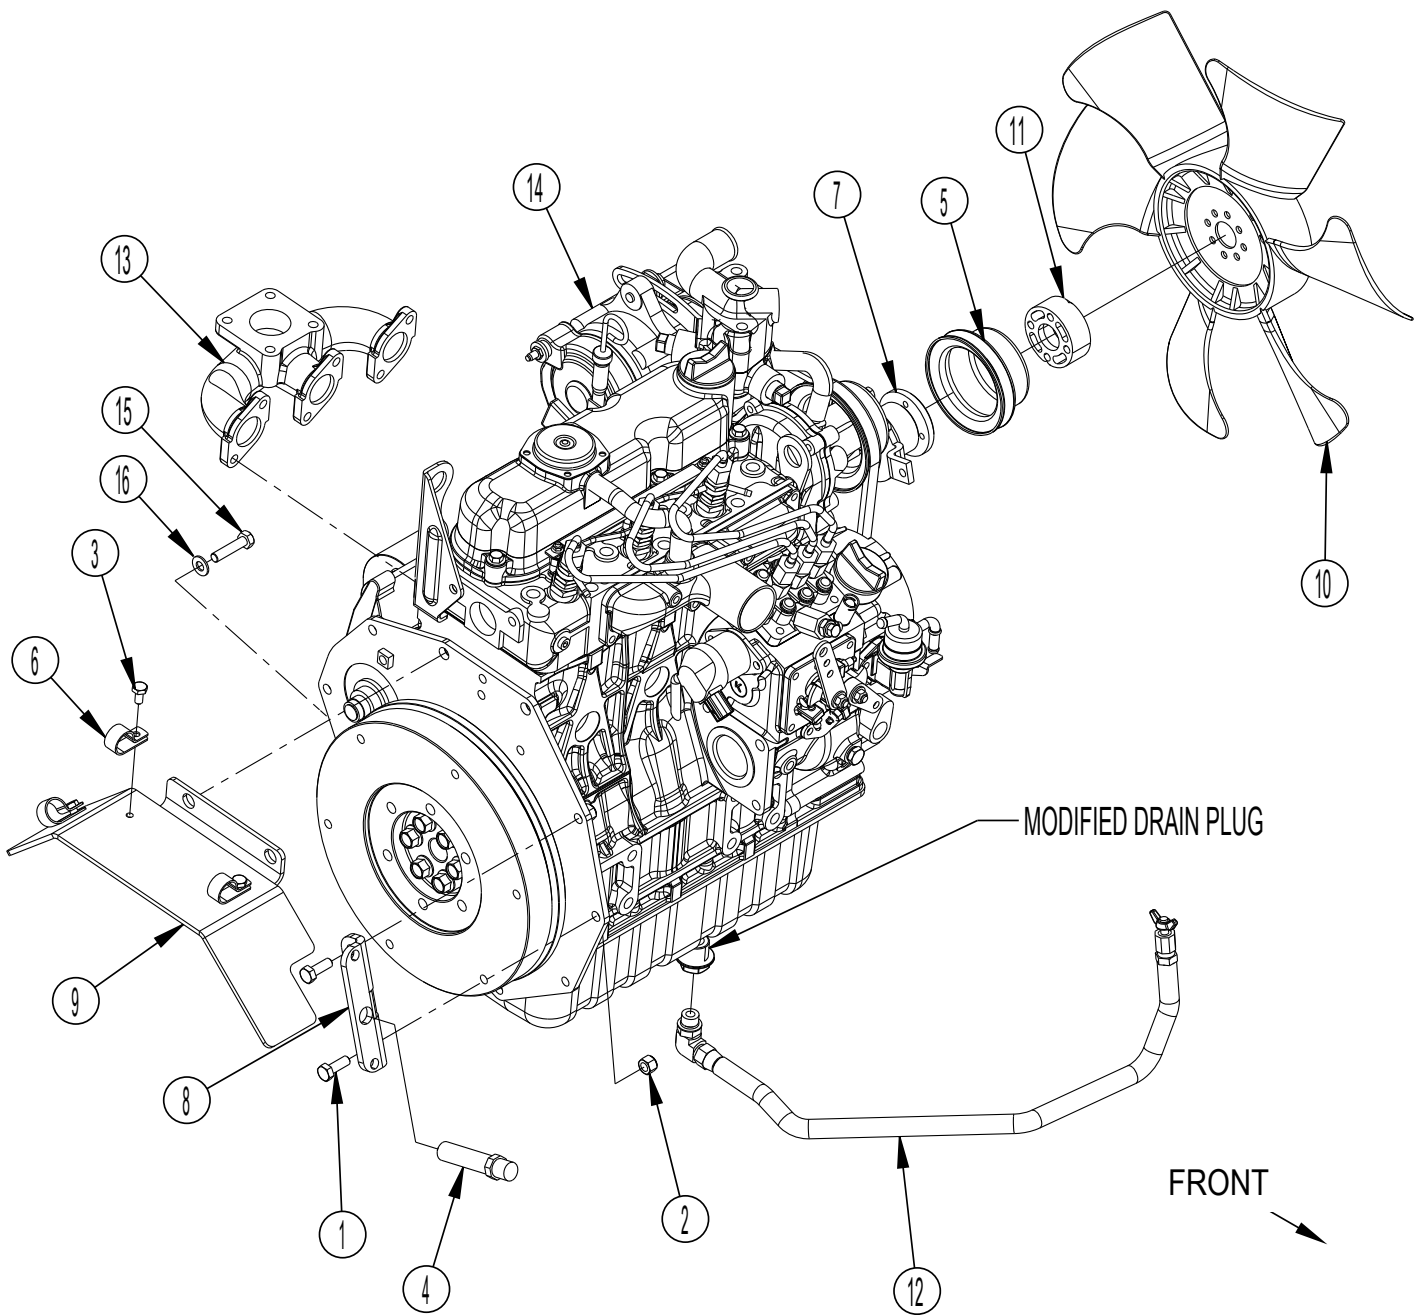

ENGINE ASSEMBLY-DIESEL – AFTER DECEMBER 2018

Kit	Item	Ref. No.	Qty	Description
	1	56744580	1	Plug, Npt 3/8 Brass
	2	56756360	1	Barb, Hose Female
	3	56756364	2	Clamp Hose Sae 4 E00047
	4	56508490	1	Throttle/Shut Down Actuator
	5	56001968	2	Scr, Hex 1/2-13 X 1.50
	6	56002063	18	Wsh, Flt SAE 3/8
	7	56002098	1	Wsh, Flt SAE 1/4
	8	56003431	3	Scr Hex Ss M6-1.00x16mm
	9	56003021	6	Scr-Hex M10-1.25 X 50mm
	10	56003179	3	Scr, Hex Thd To Hd M8-1.25 X 20mm
	11	56003352	2	Nut, Hex M8-1.25
	12	56003740	3	Scr, Hex Thd To Hd 1/2-13 X 2.00
	13	56009033	4	Scr, Hex Thd Form 1/4-20 X .50
	14	56009250	3	Scr, Hex Thd Form 1/4-20 X .62
	15	56131601	2	Clamp- Hose SAE #16
	16	56510958	1	Hose-Coolant
	17	56413839	2	Clamp- Hose SAE #20
	18	56419054	1	Fuel Filter Kit
	19	56419120	2	Clamp, Hose Support
	21	56478685	2	Mount, Rubber
	22	56486112	1	Clamp-P
	23	56507372	2	Isolator-Engine
	24	56507448	2	Washer, Isolator Tail
	25	56511864	1	Pump-Fuel-Electronic M25
	26	56511909	1	Radiator
	27	56511663	1	Alternator-42VDC-10KW G1
	[ ]	56511661	1	Sheave-3V x 4.50 x .875 (for 56509345 in diesel)
	28	56509442	1	Belt-3vx X 45.0
	29	56509443	1	Sheave-3v X 8.00
	30	56509452	1	Eng/Alt Mnt Weldt

Kit	Item	Ref. No.	Qty	Description
	31	56509510	1	Bracket-Diesel Radiator
	32	56511912	1	Bracket-Radiator NOTE 1 TSB-FC-2017-046
	33	56509740	1	Plate-Spacer
	34		1	Diesel Engine Assy (See pages 68 and 69)
	35		1	Diesel Exhaust Assy
	35a	56419107	1	Exhaust Gasket
	35b	56456833	1	Clamp, Muffler 1.62
	35c	56510170	1	Exhaust Pipe Weldt
	35d	56510172	1	Muffler Support Weldt
	35f	7-49-00038	1	Muffler
	36		1	Tensioner Assy
	36a	56509923	1	Tensioner-Automatic (for Tensioner Assy)
	36b	56003314	1	Ring Ret Int Type Ho 2.047 Dia (for Tensioner Assy)
	36c	56509716	1	Bearing (for Tensioner Assy)
	36d	56510854	1	Idler Pulley Kit (for Tensioner Assy)
	37	56510077	1	Hose-Air Cleaner
	38	56510090	1	Hose-Air Cleaner
	39	56510126	1	Hose-Radiator
	40	56510127	1	Hose-Radiator
	41	56510350	1	Governor-Controller
	42	56511876	1	Harness-Kubota Diesel
	43	56740136	1	Plug, Pipe
	44	2-00-05958	16	Hhc, M10 X 1.25 X 20mm
	45	56383568	1	Voltage Regulator Kit-42v

[ ] = Not Shown

NOTE 1: Please order Radiator Diesel Kit 56511918 if you are replacing the Radiator 56509210 which has been obsoleted and replaced by Kit 56511918.

ENGINE SUB ASSEMBLY-DIESEL – BEFORE JANUARY 2019