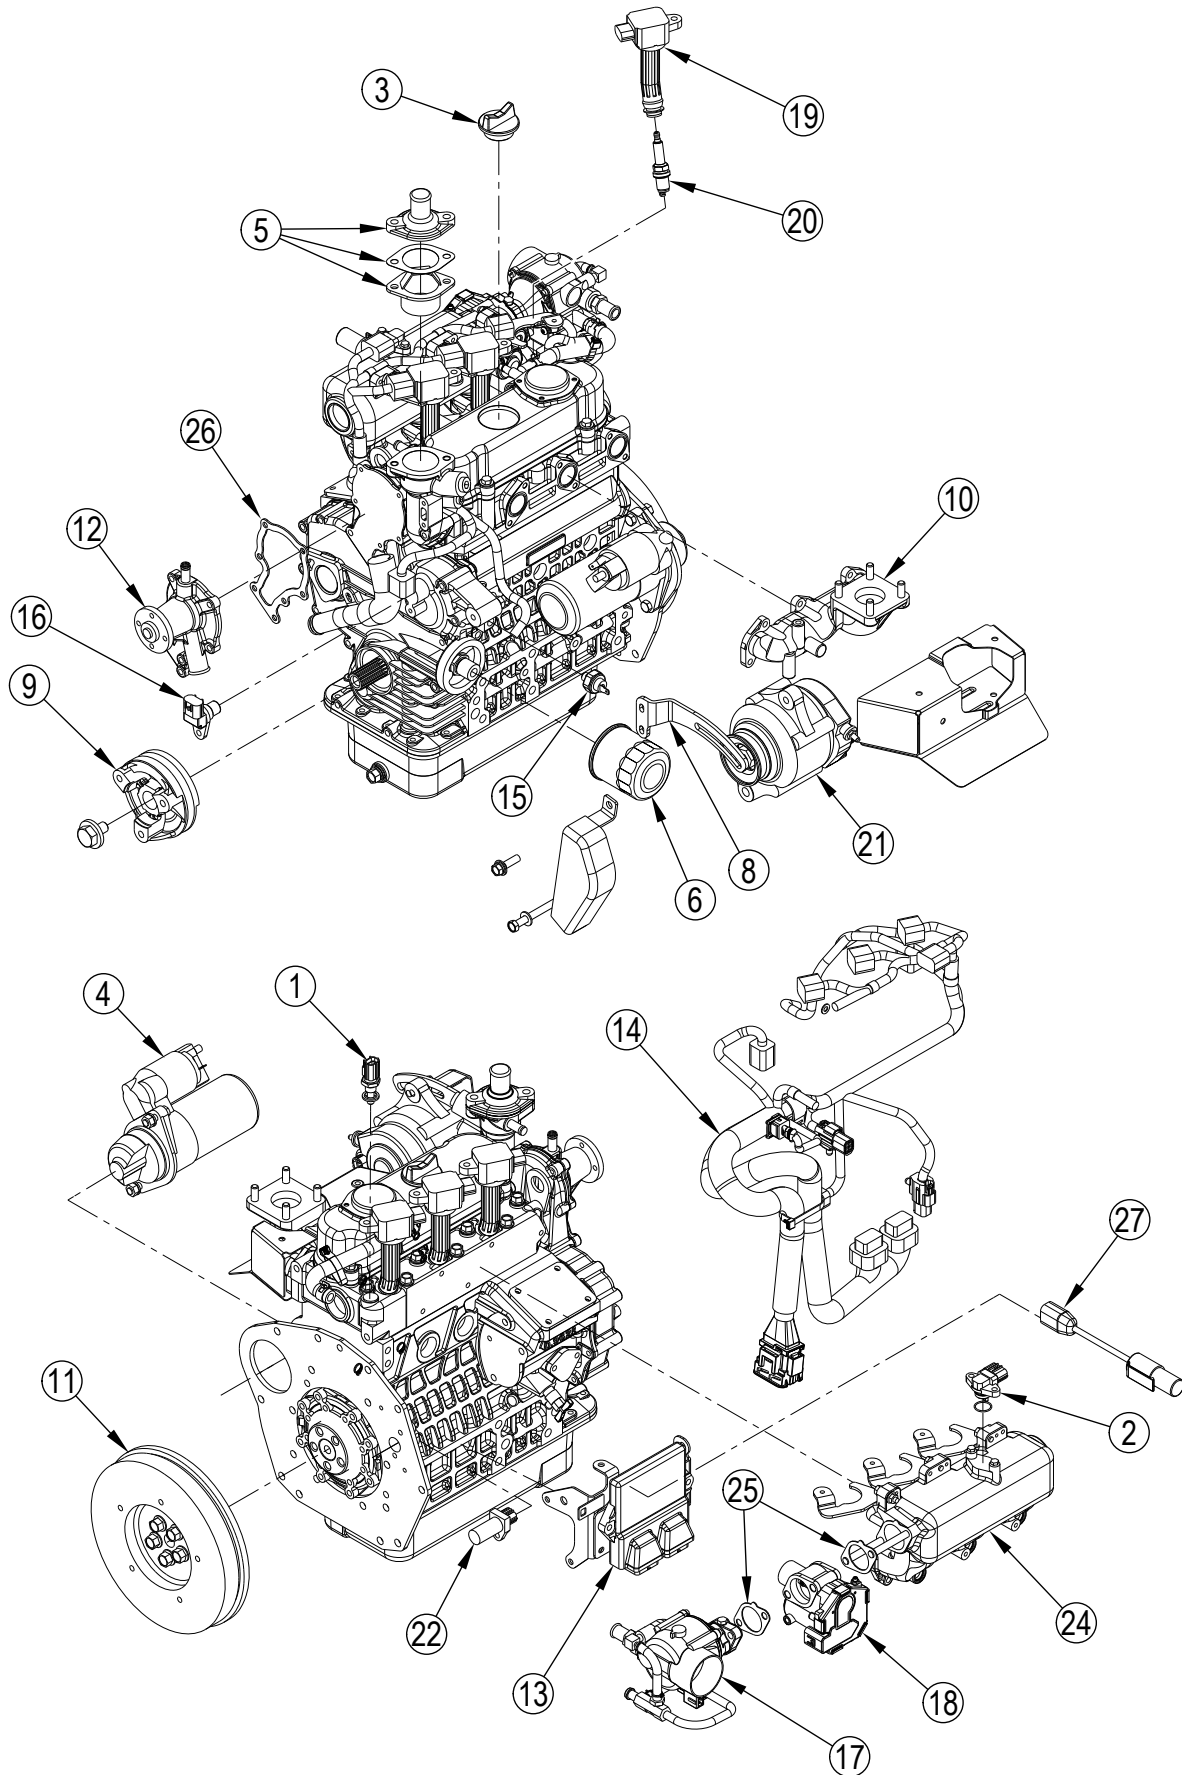

ENGINE BASE-REPLACEMENT PARTS-LPG LEV

ENGINE BASE-REPLACEMENT PARTS-LPG LEV

Kit	Item	Ref. No.	Qty	Description
	1	56107721	1	Water Temp Sensor W/Seal
	2	56107744	1	Tmap Sensor
	3	56383025	1	Cap-Oil Fill
	4	56508440	1	Starter Assembly
	5	56508454	1	Thermostat Kit
	6	56511572	1	Filter-Oil-Wg972 Efi Engine
	[7]	56511566	1	Upper Engine Gasket Kit-Wg972
	8	56510978	1	Bracket-Alternator Adj
	9	56510979	1	Pulley-Crankshaft
	10	56511546	1	Manifold-Exhaust-Wg972 Engine
	11	56511547	1	Flywheel-Wg972 Engine
	12	56511549	1	Pump-Water-Wg972 Engine
	13	56511550	1	Ecu-Wg972 Engine
	14	56511551	1	Harness-Engine Control
	15	56511552	1	Switch-Oil Pressure-Wg972 Eng
	16	56511553	1	Sensor-Cam Position
	17	56511554	1	Mixer
	18	56511555	1	Throttle Body
	19	56511556	3	Ignition Coil
	20	56511557	3	Spark Plug-Lev Wg972 Engine
	21	0775-295	1	Alternator With Pulley 40a
	22	2-00-06354	1	Crank/Rpm Sensor
	[23]	56511573	1	Bottom Engine Gasket Kit-Wg972
	24	56511548	1	Manifold-Intake Wg972
	25	56511571	2	Gasket-Throttle Body
	26	56511574	1	Gasket-Water Pump-Wg972 Engine
	27	56511575	1	Cable-Ecom Adaptor

[ ] = Not Shown