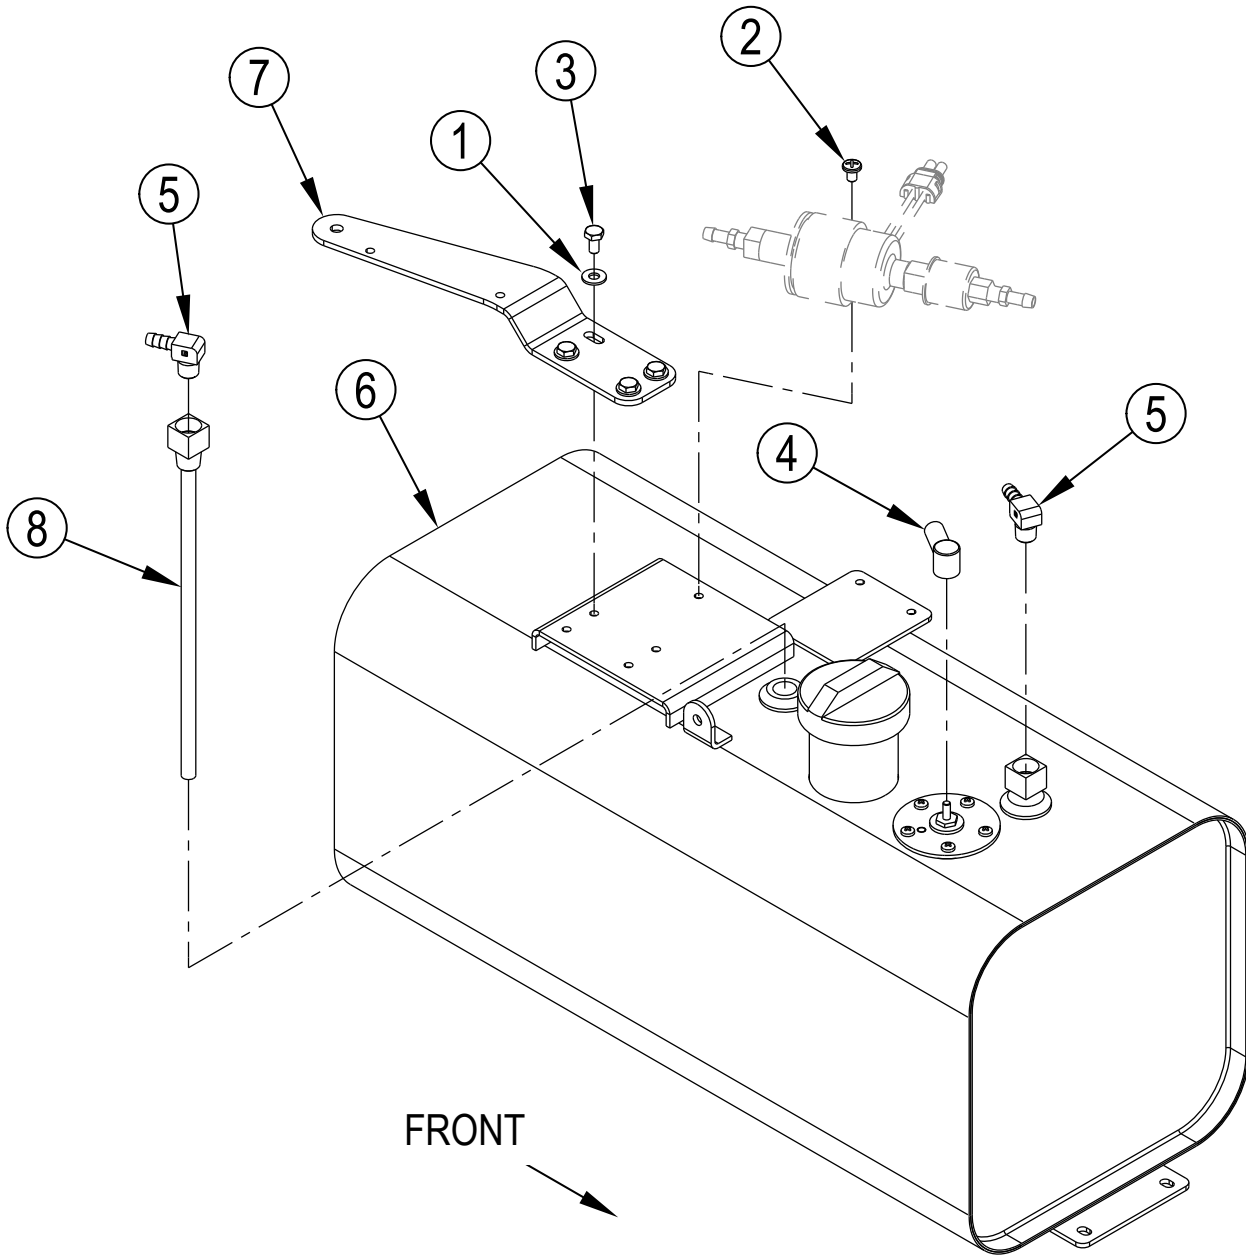

DIESEL FUEL TANK ASSEMBLY

FRONT
→

DIESEL FUEL TANK ASSEMBLY

Item	Ref. No.	Qty	Description
1	56002098	4	Wsh, Flt SAE 1/4
2	56003603	1	Scr, Pan Phil Thd Form 1/4-20 X .38
3	56009033	4	Scr, Hex Thd Form 1/4-20 X0.5
4	56492305	1	Boot, Rubber
5	56510495	2	Barb-90 Elbow 5/16 X 1/4npt
6	56511235	1	Fuel Tank Assembly
7	56511247	1	Bracket-Tank Support
8	56511256	1	Tube-Fuel Return
[ ]	56508354	1	Fuel Cap
[ ]	56511257	1	Sender-Fuel Level R1
[ ]	56511255	1	Tube-Fuel Withdrawl

[ ] = Not Shown