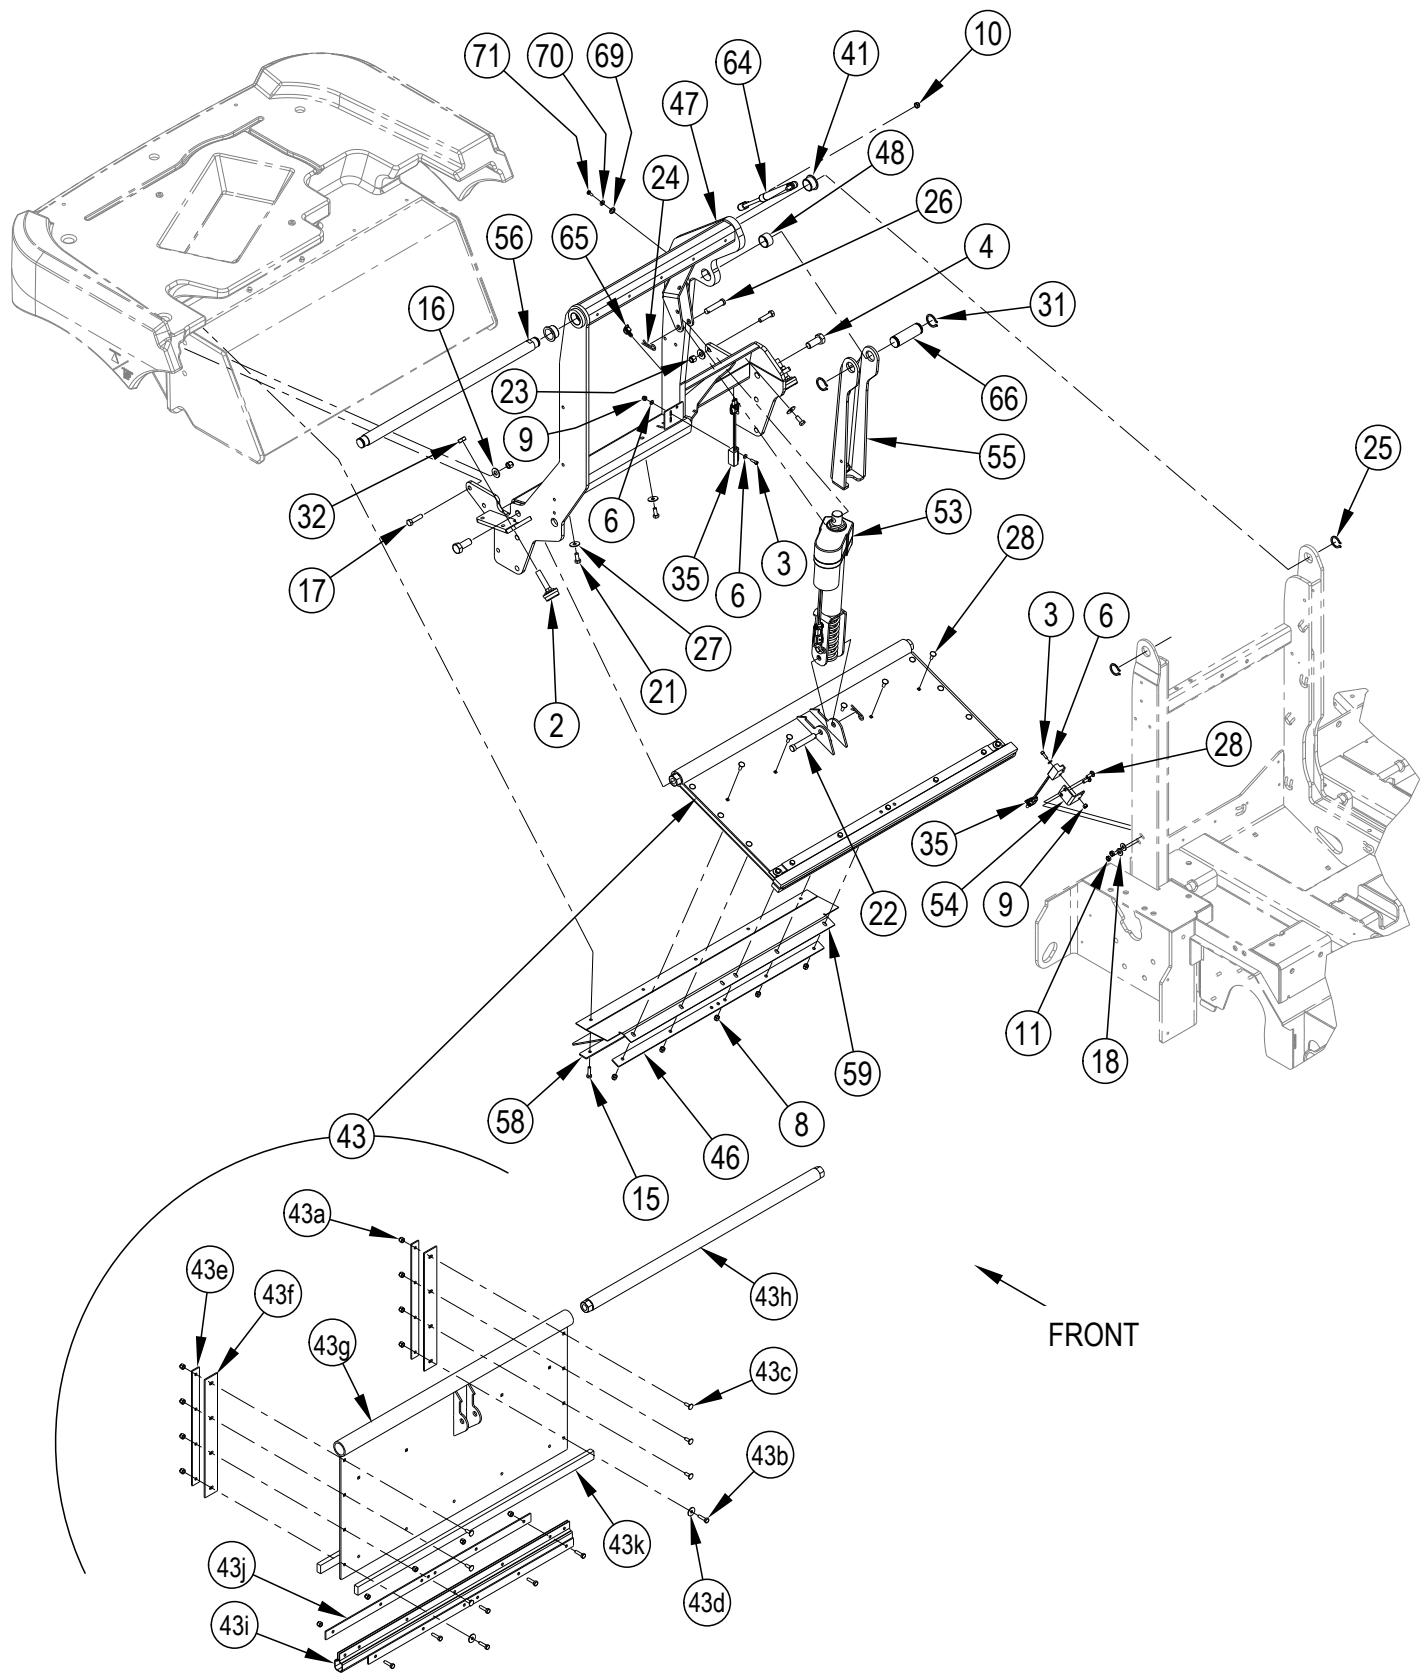

HOPPER SYSTEM-2

HOPPER SYSTEM-2

Kit	Item	Ref. No.	Qty	Description	Kit	Item	Ref. No.	Qty	Description
	1	56323135	1	Strain Relief	K3	44		1	Flap-Hopper
	2	56449221	2	Bumper, 1.43 Dia	K3	45		1	Clamp-Hopper Flap
K4	3		3	Scr. Soc Hd 10-24 X 0.62	K5	46		1	Clamp-Hopper Door Bottom
K4	4		2	Scr. Hex 5/8-11 X 1.50		47	56509388	1	Hopper Lift Weldment
K4	5		2	Scr-Pan Phil 10-24 X .50		48	56509398	1	Bearing-Slv 1.125x1.281x0.750
K4	6		5	Wsh, Flt SAE #8		49	56509399	1	Seal-Hopper
K4	7		1	Scr. Hex 5/16-18 X 2.50		50	56509400	1	Hopper-Lower
K3,K4,K58			15	Nut, Hex Nyl Loc SS 1/4-20		51	56509401	1	Hopper-Upper
K4	9		3	Nut, Hex Nyl Loc 10-24	K1	52		1	Hopper Cover Assy
K4	10		1	Nut, Hex Nyl Loc-Thin 5/16-18	K1	52a		1	Strain Relief
K4	11		2	Nut, Hex Nyl Loc-Thin SS 1/4-20	K1	52b		5	Wsh, Flt SAE 1/4
K2,K4,K612			6	Nut, Hex Nyl Loc SS 5/16-18	K1	52c		5	Scr. Hex 1/4-20 X .75
	13	2-00-03829	1	Lock Washer, 3/8 Int./Ext. Tooth	K1	52d		2	Bearing, Fl 1 Id X 1-1/4 Od X 1/2 L
K1,K4	14		8	Screw 8-32 X 3/8 Phn Ph Ss	K1	52e		1	Cover-Hopper
K4,K5	15		5	Scr- Hex SS 1/4-20 X 1.00	K1	52f		1	Seal - Hopper Cover
K4	16		2	Wsh, Flt Std SS 3/8	K1	52g		1	Hinge-Hopper Cover Lt
K4	17		4	Scr- Hex SS 3/8-16 X 1.50	K1	52h		1	Hinge-Hopper Cover Rt
K4	18		2	Wsh, Flt Std SS 1/4	K1	52i		1	Seal-Hopper Cover
	19	56900041	1	Plug, Cap		53	56511759	1	Dump Door Actuator Assy M7
K4	20		1	Scr. Hex 5/16-18 X 1.75		54	56383694	1	Bracket-Sensor Mounting
K4	21		5	Scr- Hex SS 5/16-18 X .75		55	56509798	1	Prop Rod Assy
K4	22		1	Pin,Clevis .500 X 3.00		56	56509989	1	Bar-Hopper Hinge
K4	23		2	Nut, Hex Nyl Loc SS 3/8-16		57	56510148	1	Cap-Vented W/ Tether
K4	24		2	Pin, Cotter Hair	K5	58		1	Clamp-Hopper Door Seal
K4	25		2	Ring, Ret Ext 1.00 Shaft	K5	59		1	Seal-Hopper Door
K4	26		1	Clevis Pin		60	56009005	3	Scr Panphils Type Ab 10-16x.75
K4	27		3	Wsh-Flt SS .33 X 1.00 X.060	K4	61		1	Wsh-Flt Ss .260 x 1.000 x .074
K3,K4,K528			12	Scr-Carriage SS 1/4-20 X .75		62	56416517	1	Strap, Static, 12.5"
K4	29		4	Wsh-Flt SS .344 X 1.500 X .080	K2	63		1	Hopper Skid Weldt
K2,K4,K630			6	Scr-Carriage SS 5/16-18 X 1.00		64	56394131	1	Spring-Gas-175 Pound
K4	31		2	Ring, Ret Ext 1.125 Shaft		65	56507793	1	Clip, Conduit
K4	32		2	Nut, Hex Jam 1/2-13		66	56507885	1	Pin, Cylinder
K2,K4,K6 34			6	Wsh-Flt SS .344 X 1.000 X .109		67	56056903	3	Clamp Loop E00129
	35	56511830	2	Sensor, Proximity SW6 / SW13		68	56002859	8	Wsh Flt Sae Ss 1/4
	36	56469854	2	Tie Anchor		69	2-00-02303	1	Lk Wash Int Tooth Zinc Pl
K1	37	56507188	2	Latch		70	56001954	1	Wsh Flt Sae 10
	39	56383035	2	Light Assy LT2 / LT3		71	56009029	1	Scr Panphil Thd Form 10-24x.50
[40]	56383029		2	Adapter DT06 To MP280		72	56002807	1	Scr Hex Ss 1/4-20 X .75
	41	56507941	2	Bearing, Flange 1.125 X 1.281 X .750		73	56002935	3	Scr Hex Loc Ss 1/4-20 X .5
	42	56509079	1	Plug - Pipe 1/8 Npt Plastic					
	43	56511192	1	Dump Door Assy					
	43a	56002491	13	Nut, Hex Nyl Loc SS 1/4-20					
	43b	56002883	7	Scr- Hex SS 1/4-20 X 1.00					
	43c	56003715	6	Scr-Carriage SS 1/4-20 X .75					
	43d	56009002	2	Wsh, Flt .266 X .906 X .060					
	43e	56507177	2	Clamp, Hopper Door Side					
	43f	56507178	2	Seal, Hopper Door Side					
	43g	56511155	1	Hopper Door Weldt					
	43h	56509141	1	Dump Door Pivot Weldt					
	43i	56509144	1	Seal-Hopper Door Bottom					
K5	43j		2	Clamp-Hopper Door Bottom					
	43k	56509146	2	Seal-Hopper Door Bottom					

Service Kits

K1	56510793	1	Hopper Cover Kit
K2	56510796	1	Skid Plate Kit-Hopper
K3	56510800	1	Hopper Flap Kit
K4	56511890	1	Hardware Kit-Hopper System
K5	56510801	1	Hopper Door Seal Kit
K6	56511579	1	Hopper Guard Kit

[ ] = Not Shown