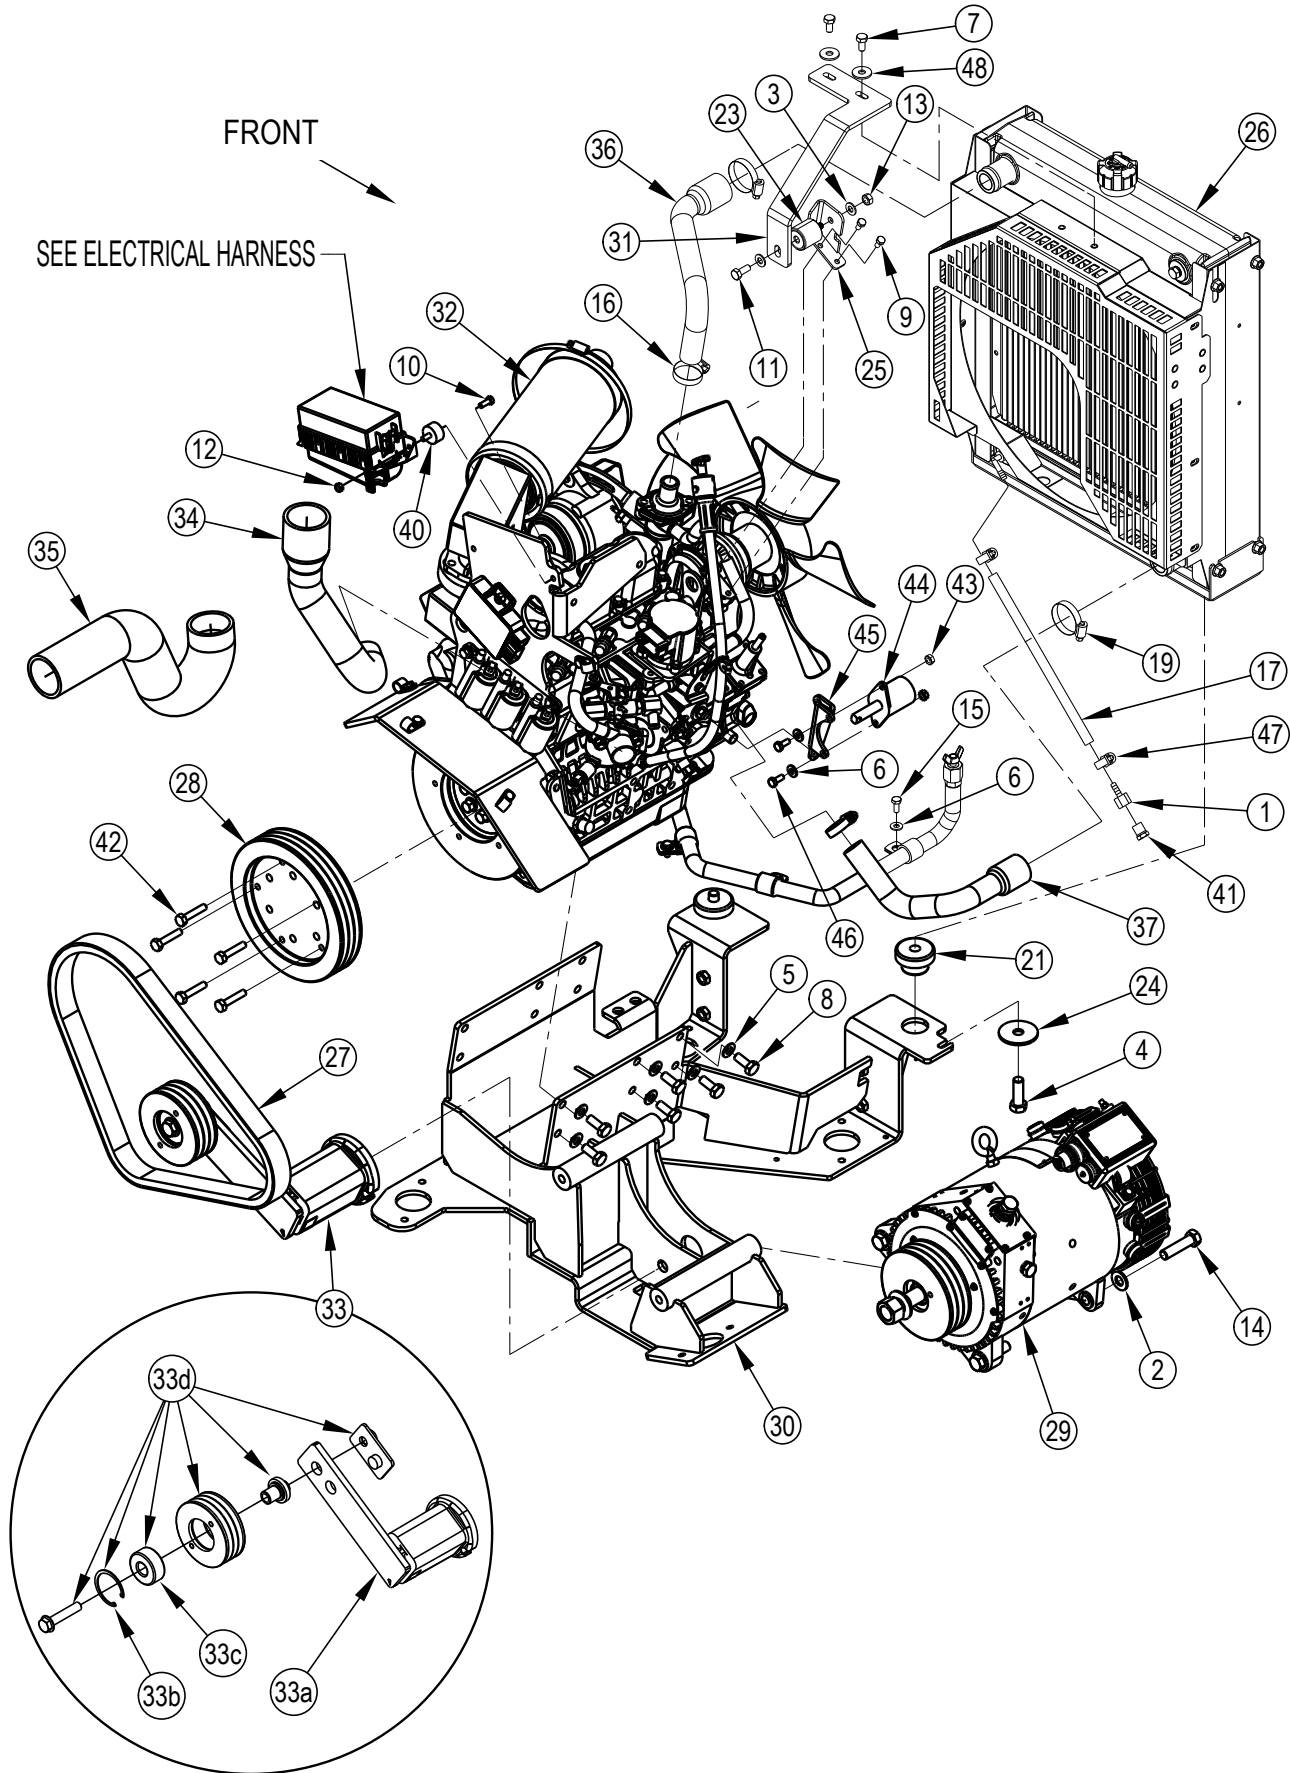

ENGINE ASSEMBLY-GASOLINE-PETROL

ENGINE ASSEMBLY-GASOLINE-PETROL

Kit	Item	Ref. No.	Qty	Description
	1	56756360	1	Barb. Hose Female
	2	56001879	3	Wsh-Flt SAE 1/2
	3	56001939	2	Wsh. Flt SAE 5/16
	4	56001968	2	Scr. Hex 1/2-13 X 1.50
	5	56009112	12	Wsh Int Shprf 3/8
	6	56002098	3	Wsh. Flt SAE 1/4
	7	56003431	2	Scr Hex Ss M6-1.00x16mm
	8	56003019	12	Scr-Hex M10-1.25 X 25mm
	9	56003155	2	Scr-Hex M6-1 X 12mm
	10	56003174	2	Scr. Hex Thd To Hd M6-1 X 16mm
	11	56003179	1	Scr. Hex Thd To Hd M8-1.25 X 20mm
	12	56003350	2	Nut, Hex M6-1
	13	56003352	1	Nut, Hex M8-1.25
	14	56003740	3	Scr. Hex Thd To Hd 1/2-13 X 2.00
	15	56009250	3	Scr. Hex Thd Form 1/4-20 X .62
	16	56131601	2	Clamp- Hose SAE #16
	17	56510958	1	Hose-Coolant
	19	56413839	2	Clamp- Hose SAE #20
	21	56478685	2	Mount, Rubber
	[22]	56504531	1	Harness-Ignition-Df-Wg972
	23	56507372	1	Isolator-Engine
	24	56507448	2	Washer, Isolator Tail
	25		1	Bracket, Upper Radiator Iso Mount
	26	56511908	1	Radiator-Lpg-Gas NOTE 1 TSB-FC-2017-046
	27	56509442	1	Belt-3vx X 45.0
	28	56509443	1	Sheave-3v X 8.00
	29	56511663	1	Alternator-42VDC-10KW G1
	[]	56511632	1	Sheave-3V x 5.00 (for 56511663)
	30	56509570	1	Eng/Alt Mnt Weldt
	31	56511911	1	Bracket-Radiator-Gas
	32		1	Petrol Engine Assy (See pages 46 and 47)
	33		1	Tensioner Assy
	33a	56509923	1	Tensioner-Automatic (for Tensioner Assy)
	33b	56003314	1	Ring Ret Int Type Ho 2.047 Dia (for Tensioner Assy)
	33c	56509716	1	Bearing (for Tensioner Assy)
	33d	56510854	1	Idler Pulley Kit (for Tensioner Assy)
	34	56510078	1	Hose-Air Cleaner
	35	56510090	1	Hose-Air Cleaner
	36	56510128	1	Hose-Radiator
	37	56510129	1	Hose-Radiator
	[38]	56511877	1	Harness-Kubota Df972
	40	56510718	2	Isolator-Relay Box
	41	56740136	1	Plug, Pipe
	42	56003361	5	Scr Hex Hd M8 X 35.0
	43	56002561	2	Nut Hex W/SHRPF 1/4/20
	44	56511222	1	Solenoid-Choke
	45	56511221	1	Bracket-Choke Solenoid
	46	56001836	2	Scr Hex 1/4-20 X .62
	47	56756364	2	Clamp Hose SAE 4
	48	56003638	2	Wsh Flt Ss M6