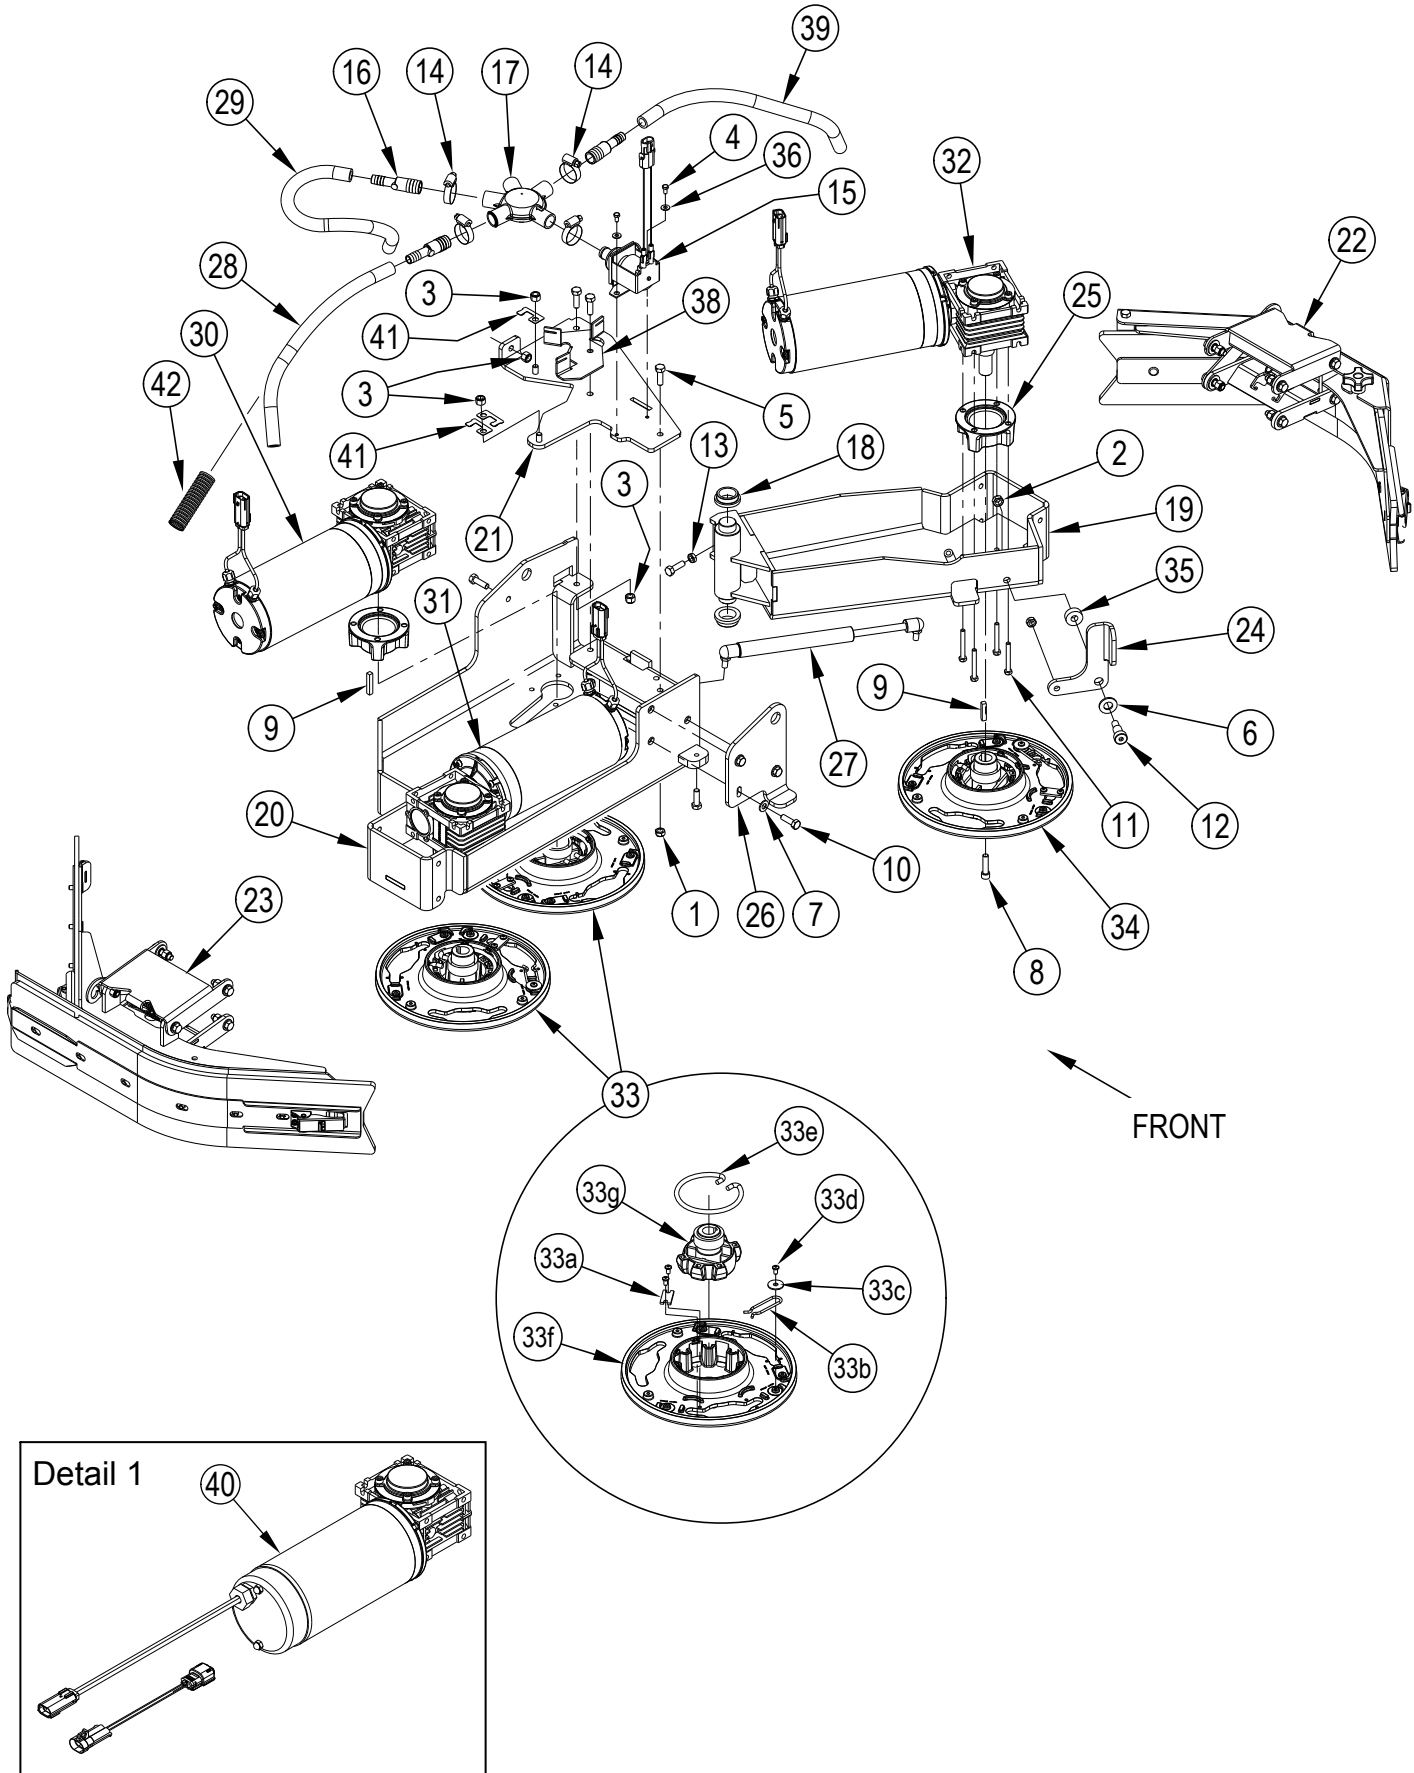

SCRUBBING SYSTEM-2

SCRUBBING SYSTEM-2

Kit	Item	Ref. No.	Qty	Description
K1,K2	1		2	Nut, Hex Nyl Loc-Thin SS 5/16-18
K1,K2	2		1	Nut, Hex Nyl Loc-Thin SS 3/8-16
K1,K2	3		6	Nut, Hex Nyl Loc SS 5/16-18
K1,K2	4		2	Scr- Hex SS 10-24 X .38
K1,K2	5		5	Scr- Hex SS 5/16-18 X 1.00
K1,K2	6		1	Wsh-Flt SAE SS 1/2
K1,K2	7		3	Wsh-Flt SAE SS 5/16
K1,K2	8		3	Scr-Soc Hd SS 5/16-18 X 1.25
K1,K2	9		3	Key, Sq .25 X 1.44
K1	10		4	Scr-Hex Loc SS 5/16-18 X 1.00
K1	11		12	Scr-Hex Loc SS M6-1 X 50mm
K1	12		1	Scr-Soc Shd .50 X .75 X 3/8-16
K1	13		1	Nut-Hex Jam SS 5/16-18
K3	14	56244969	4	Clamp- Hose SAE #12
	15	56511832	1	Valve-Solenoid Assy-36v L1
	16	56315625	3	Barb, Coupler 1/2 X 3/4
K3	17	56413426	1	Manifold, Solution
	18	56507767	2	Bearing, Fl 1 Id X 1-1/4 Od X 1/2 L
	19	56511129	1	Arm-Weldment
	20	56511158	1	Deck-Weldment
	21	56511159	1	Plate-Pivot
	22		1	Assembly-Side Squeegee (see pages 90-91)
	23		1	Assembly-Side Squeegee (see pages 92-93)
	24	56511210	1	Bracket-Lever Arm
	25	56510005	3	Spacer-Motor
	26	56511126	1	Bracket-Scrub Adjustment
	27	56510144	1	Spring-Gas
	28	56510287	1	Hose-Push Lock 14
	29	56510288	1	Hose-Push Lock 17.5

Kit	Item	Ref. No.	Qty	Description
	30	56511937	1	Gearmotor Assy-Center M13 / M14
	[ ]	56422152	1	Brush Kit (for 56511937)
	31	56511935	2	Gearmotor Assy-Left M13 / M14
	[ ]	56422152	1	Brush Kit (for 56511935)
	32	56511936	1	Gearmotor Assy-Right M15
	[ ]	56422152	1	Brush Kit (for 56511936)
	33	56601276	2	Brush Plate Assy
	33a	56366455	1	Plate, Stop
	33b	56366463	1	Spring Retainer
	33c	56009002	1	Wsh, Flt .266 X .906 X .060
	33d	56009247	3	Scr, Pan Phil Plastite 10-14 X .38
	33e	56601056	1	Spring, Brush Holder
	33f	56601118	1	Brush Plate
	33g	56112521	1	Gimbal-Collar Assembly
	34	56601384	1	Brush Plate Assy NOTE 1
	35	56510990	1	Spacer .406x1.00x.370
K1	36		2	Wsh Flt SS .219x.500x.047/.062
K3	38		1	Bracket-Manifold
	39	56510289	1	Hose-Push Lock 16
	[40]		1	Scrub Motor Assembly (Imperial Scrub motor Assembly) NOTE 2
	[ ]	56510763	1	Brush Kit-Motor (For Imperial Scrub motor Assembly) NOTE 2
	41	56384494	3	Clip-Mount-Tie Down
	42	56394427	1	Conduit - 3/4 ID x 3.5

Service Kits

K1	56511886	1	Hardware Kit-Scrub Sys
K2	56510807	1	Hardware Kit-Deck Assy
K3	56384703	1	Manifold Bracket Kit

[ ] = Not Shown

NOTE 1: Uses same components as 56601276.

NOTE 2: Machines with Imperial Scrub Motor Assemblies require Brush Motor Kits 56510763.
See Detail 1 to identify the style of motor that requires this Brush Kit.