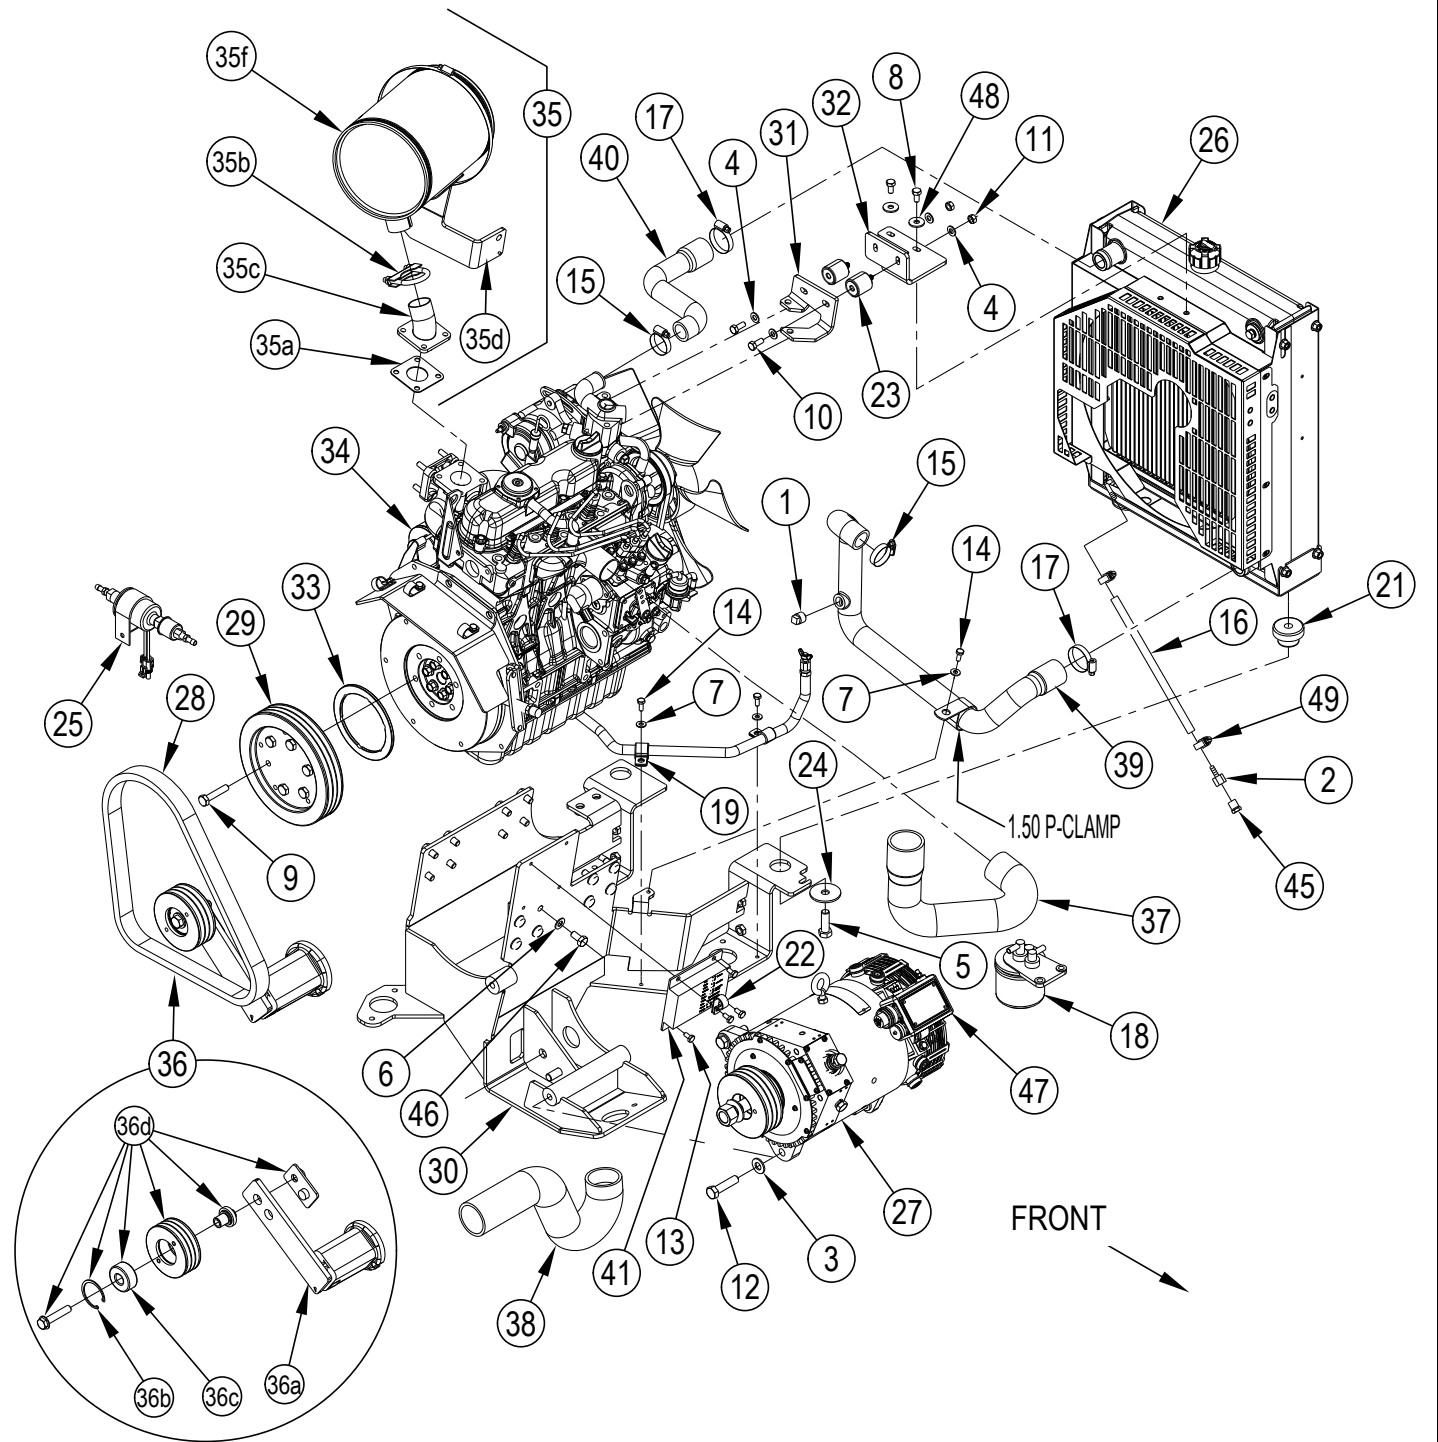

ENGINE ASSEMBLY-DIESEL - BEFORE JANUARY 2019

ENGINE ASSEMBLY-DIESEL – BEFORE JANUARY 2019

Kit	Item	Ref. No.	Qty	Description
	1	56744580	1	Plug, Npt 3/8 Brass
	2	56756360	1	Barb, Hose Female
	3	56001879	3	Wsh-Flt SAE 1/2
	4	56001939	4	Wsh, Flt SAE 5/16
	5	56001968	2	Scr, Hex 1/2-13 X 1.50
	6	56002063	16	Wsh, Flt SAE 3/8
	7	56002098	3	Wsh, Flt SAE 1/4
	8	56003431	2	Scr Hex Ss M6-1.00x16mm
	9	56003021	6	Scr-Hex M10-1.25 X 50mm
	10	56003179	2	Scr, Hex Thd To Hd M8-1.25 X 20mm
	11	56003352	2	Nut, Hex M8-1.25
	12	56003740	3	Scr, Hex Thd To Hd 1/2-13 X 2.00
	13	56009033	4	Scr, Hex Thd Form 1/4-20 X .50
	14	56009250	3	Scr, Hex Thd Form 1/4-20 X .62
	15	56131601	2	Clamp- Hose SAE #16
	16	56510958	1	Hose-Coolant
	17	56413839	2	Clamp- Hose SAE #20
	18	56419054	1	Fuel Filter Kit
	19	56419120	2	Clamp, Hose Support
	21	56478685	2	Mount, Rubber
	22	56486112	1	Clamp-P
	23	56507372	2	Isolator-Engine
	24	56507448	2	Washer, Isolator Tail
	25	56511864	1	Pump-Fuel-Electronic M25
	26	56511909	1	Radiator
	27	56511663	1	Alternator-42VDC-10KW G1
	[ ]	56511661	1	Sheave-3V x 4.50 x .875 (for 56509345 in diesel)
	28	56509442	1	Belt-3vx X 45.0
	29	56509443	1	Sheave-3v X 8.00
	30	56509452	1	Eng/Alt Mnt Weldt

Kit	Item	Ref. No.	Qty	Description
	31	56509510	1	Bracket-Diesel Radiator
	32	56511912	1	Bracket-Radiator NOTE 1 TSB-FC-2017-046
	33	56509740	1	Plate-Spacer
	34		1	Diesel Engine Assy (See pages 66 and 67)
	35		1	Diesel Exhaust Assy
	35a	56419107	1	Exhaust Gasket
	35b	56456833	1	Clamp, Muffler 1.62
	35c	56510170	1	Exhaust Pipe Weldt
	35d	56510172	1	Muffler Support Weldt
	35f	7-49-00038	1	Muffler
	36		1	Tensioner Assy
	36a	56509923	1	Tensioner-Automatic (for Tensioner Assy)
	36b	56003314	1	Ring Ret Int Type Ho 2.047 Dia (for Tensioner Assy)
	36c	56509716	1	Bearing (for Tensioner Assy)
	36d	56510854	1	Idler Pulley Kit (for Tensioner Assy)
	37	56510077	1	Hose-Air Cleaner
	38	56510090	1	Hose-Air Cleaner
	39	56510126	1	Hose-Radiator
	40	56510127	1	Hose-Radiator
	41	56510350	1	Governor-Controller
	[44]	56511876	1	Harness-Kubota Diesel
	45	56740136	1	Plug, Pipe
	46	2-00-05958	16	Hhc, M10 X 1.25 X 20mm
	47	56383568	1	Voltage Regulator Kit-42v
	48	56003638	2	Wsh Flt Ss M6
	49	56756364	2	Clamp Hose Sae 4 E00047

[ ] = Not Shown

NOTE 1: Please order Radiator Diesel Kit 56511918 if you are replacing the Radiator 56509210 which has been obsoleted and replaced by Kit 56511918.