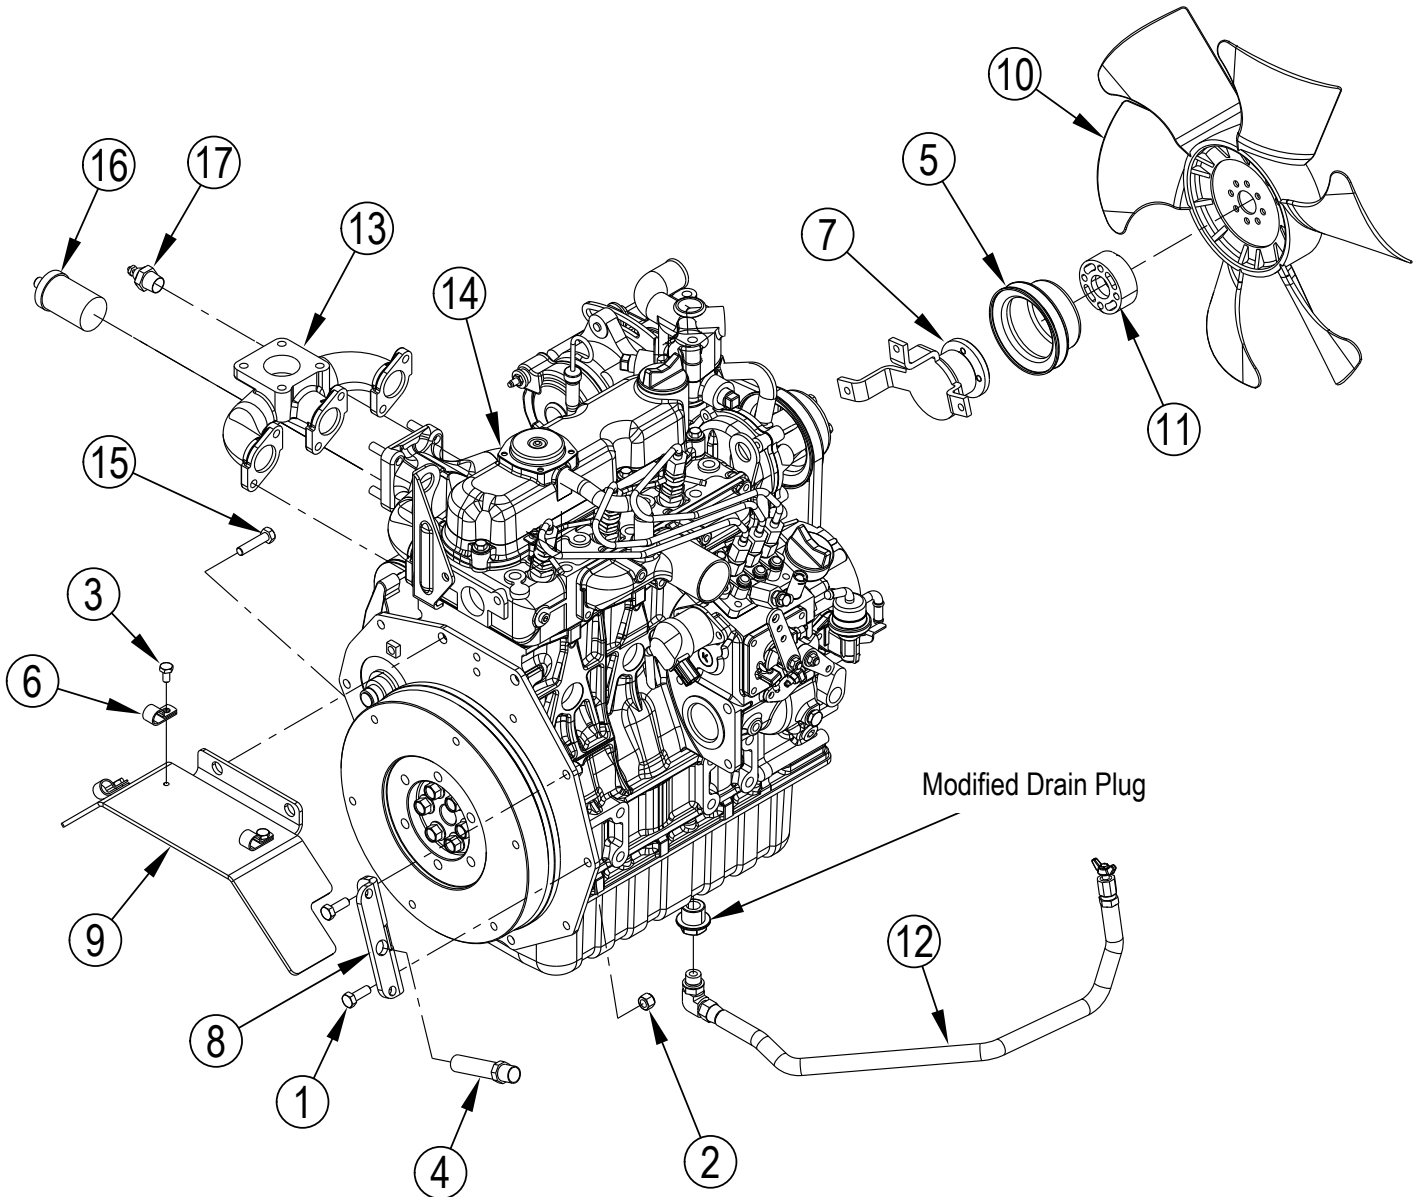

ENGINE SUB ASSEMBLY-DIESEL – AFTER DECEMBER 2018