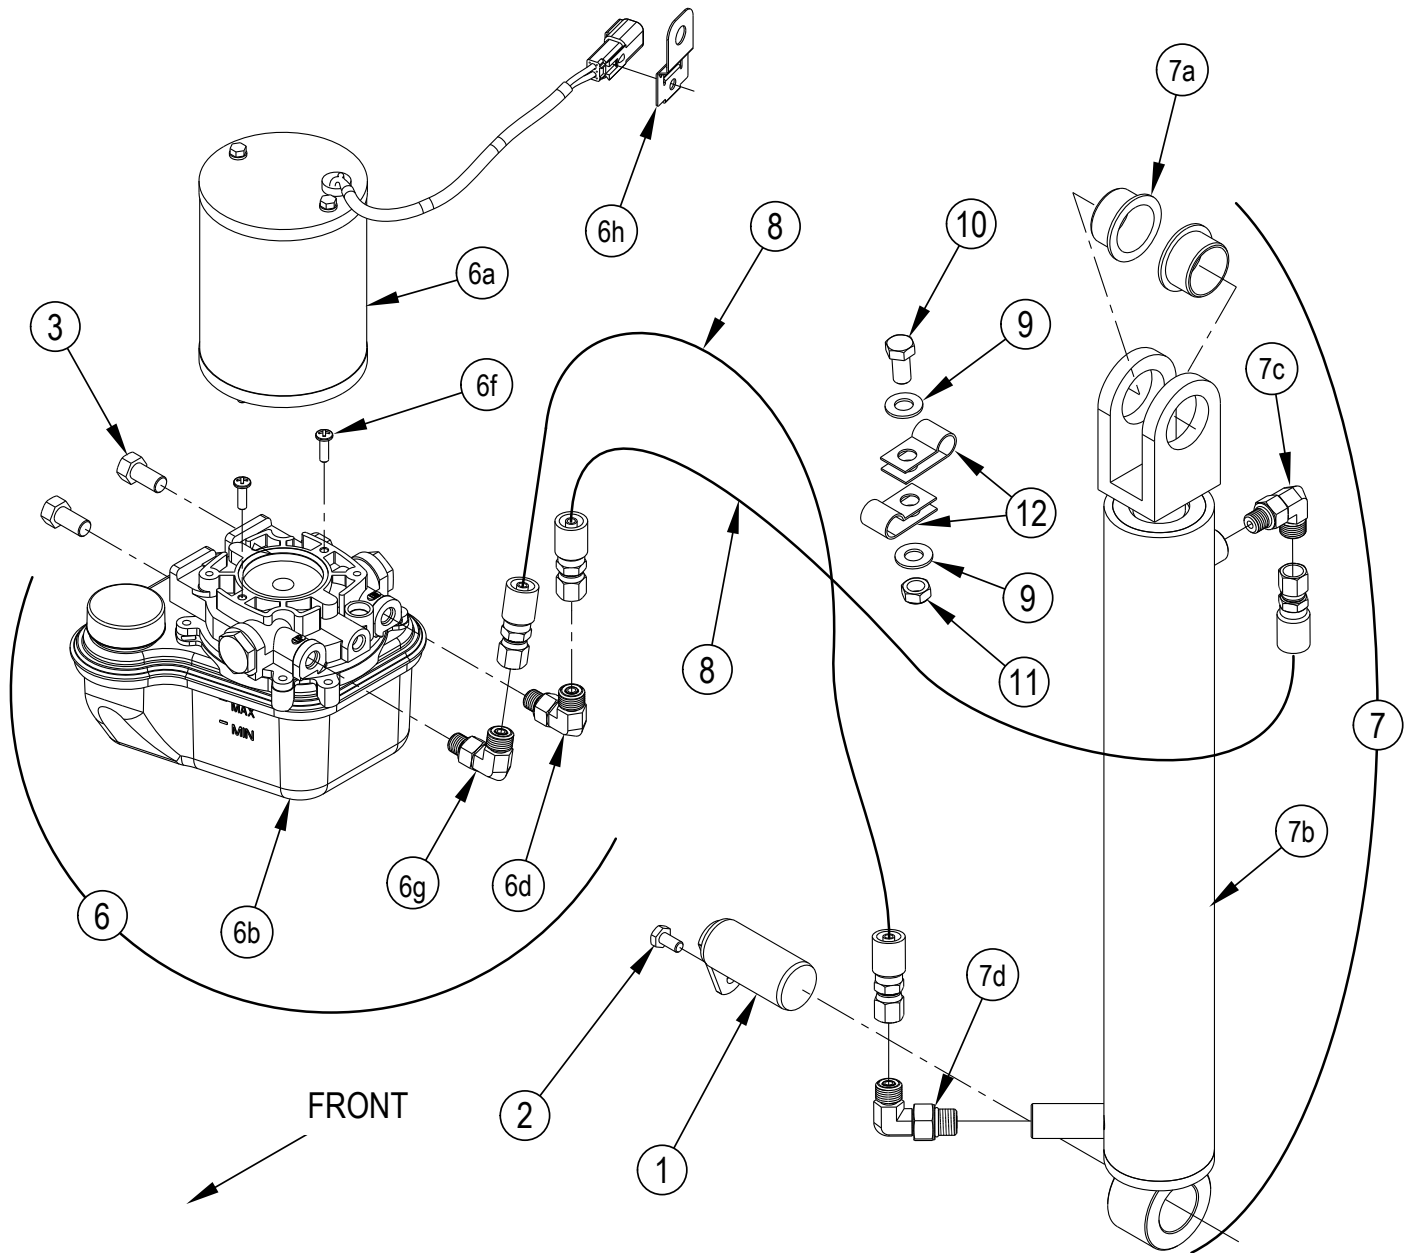

HYDRAULIC SYSTEM - ORFS EQUIPPED MACHINES

HYDRAULIC SYSTEM – ORFS EQUIPPED MACHINES

Kit	Item	Ref. No.	Qty	Description
	1	56416308	1	Left Hinge Pin Weldt
K1	2		1	Scr, Hex Hd Loc 1/4-20 x .50
K1	3		2	Scr, Hex Hd Loc 3/8-16 x .75
K1	4			DELETED
K1	5			DELETED
	6	56511837	1	Hydraulic Power Pack Assy
	6a	56511831	1	Motor 36V-3669RPM-0.55hp M11
	6b	56509374	1	Hydraulic Pump/Reservoir Assy
	[ ]	56509383	1	Hydraulic Reservoir Kit (for 56509374)
	[ ]	56509375	1	Cap-Hyd Reservoir (for 56509374)
	6c			DELETED
	6d	2-00-04892	1	Elbow, 90 O-Ring
	6e			DELETED
	6f	56002202	2	Scr Pan Phil 10-32 x .62
	6g	56394108	1	Ftg-Elbow Orf-.047-Hyd-4-Orfs
	6h	56394412	1	Clip-Connector-11.0 Hole
	7		1	Hopper Lift Cylinder Assy
	7a	56507941	2	Bearing, Flange 1.125 X 1.281 X .750
	7b	56509377	1	Cylinder-Hydraulic 2.00 X 13.06
	[ ]	56509381	1	Seal Kit (for 56509377)
	7c	2-00-04892	1	Hyd. Adapter-SAE To OR 90 EL
	7d	2-00-04926	1	Fitting-90 SAE6 To ORS4
	8	8-33-02178	2	Hose-Hyd-A1-1a1-1a1-381
	9	56002063	2	Wsh, Flt SAE 3/8
	10	56002127	1	Scr-Hex 3/8-16 X .75
	11	56002841	1	Nut, Hex Nyl Loc-Thin 3/8-16
	12	2-00-04873	2	Cable Clamp

Service Kits

K1	56511891	1	Hardware Kit-Hydraulic Sys

[ ] = Not Shown

Hose Description Key

DESCRIPTION = HOSE-HYD-A1-1A1-1A1-123 (See Page 5)