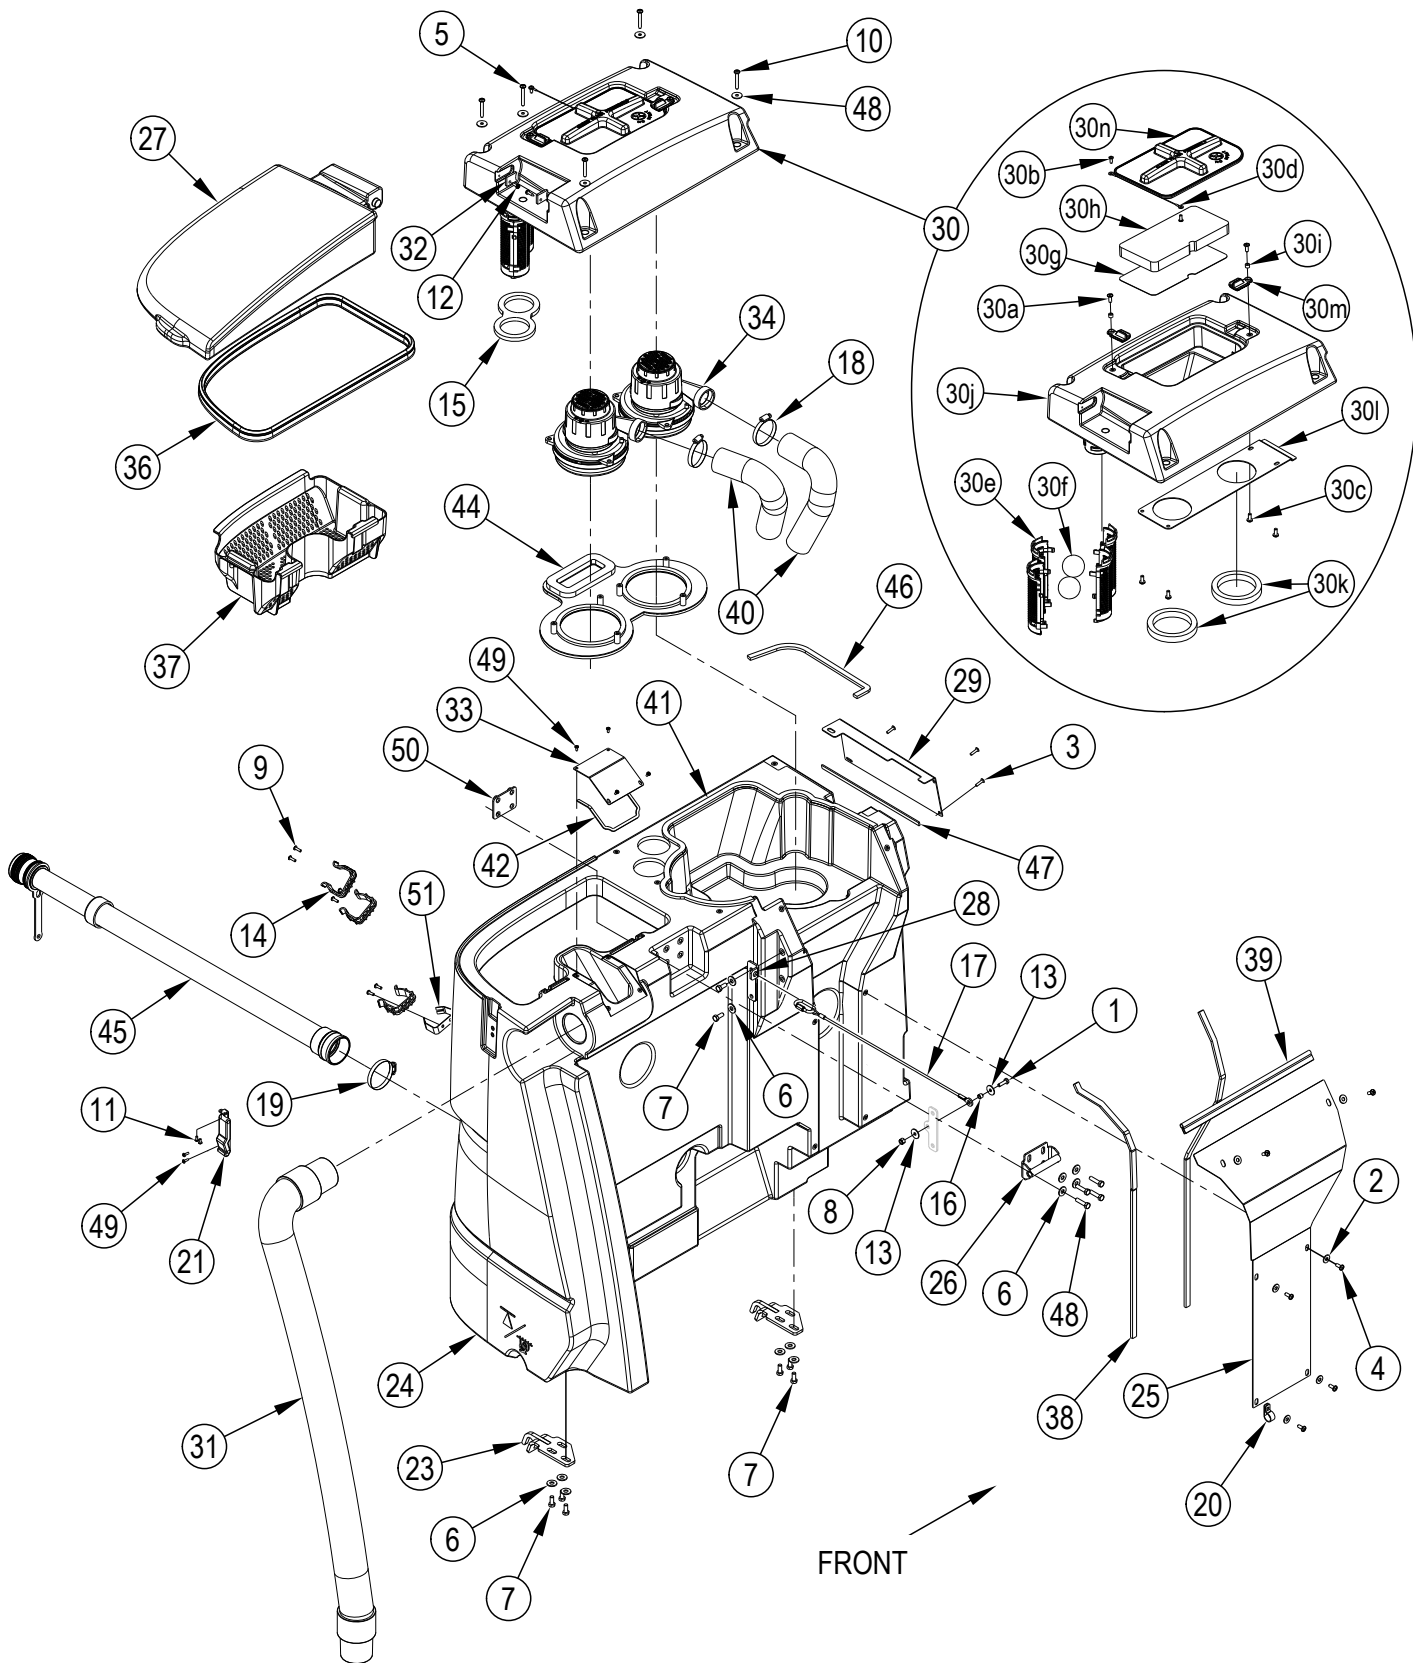

RECOVERY SYSTEM

RECOVERY SYSTEM

Kit	Item	Ref. No.	Qty	Description	Kit	Item	Ref. No.	Qty	Description
K5	1		1	Scr. Hex 1/4-20 X .88		31	56509985	1	Hose-Squeegee
K5	2		6	Wsh, Flt Std 1/4		32	56510143	2	Tab-Hinge
K5	3		3	Screw M5x20 Wn1451 Black Zn		33	56510189	1	Plate-Inlet
K5	4		6	Scr-Pan Phil 1/4-20 X .62		34	56511400	2	Motor-Vac-42vdc-17000RPM-.75HP M4 / M5
K5	5		1	Scr-Pan Phil S.S. 1/4-20 X 2.0	K7	[ ]		1	Vacuum Motor Brush Kit
K5,K6	6		12	Wsh, Flt Std 5/16	K1	36	56510232	1	Gasket-Recovery Cover
K5,K6	7		8	Scr. Hex Hd Loc 5/16-18 X .75		37	56510611	1	Debris Basket
K5	8		1	Nut, Hex Nyl Loc 1/4-20		38	56510674	2	Gasket-Cover
K4,K5	9		6	Scr. Pan Phil SS 10-24 X .62		39	56510676	1	Trim-Seal
K5	10		4	Scr Pan Phil SS 1/4-20 X 1.75		40	56510677	2	Foam Tube Assy
K5	11		2	Scr. Pan Phil SS 8-32 X .38		41	56510678	1	Gasket-Tank
K5	12		2	Scr Panphils Type Ab 10-16x.75		42	56510679	1	Gasket-Inlet Plate
K5	13		2	Wsh, Flt .266 X .906 X .060	K5	43		5	Wsh-Fit SS .266 X .906 X .060
K4	14		3	Clamp, Plastic		44	56511738	1	Vacuum Plate Assy-Bottom
	15	56511944	2	Gasket - Dual - Inlet	K3	45		1	Drain Hose Ribbed
	16	56368989	1	Bushing		46	56511189	1	Gasket-Panel
	17	56382992	1	Cable Assy-Quick Link-19.5 In		47	56511190	1	Gasket-Cover
	18	56440213	2	Clamp- Hose SAE #32		48	56003372	4	Scr Hex Loc Ss 5/16-X18x 1.25
K3	19		1	Clamp- Hose SAE #36		49	56116865	6	Screw M4x12 Wn1451 Black Zn
	20	56486112	1	Clamp-P		50	56394349	1	Plate Weldment
	21	56507188	1	Latch		51	56385477	1	Clip-Spring
K6	23		2	Tank Pivot Weldt		Service Kits			
	24	56394245	1	Tank-Recovery	K1	56510580	1	Lid Kit-Rec	
	25	56509285	1	Exhaust Cover	K2	56510583	1	Float Ball Cage Kit	
	26	56509304	1	Latch Pin Weldment	K3	56383261	1	Drain Hose Kit	
K1	27	56509350	1	Cover - Recovery Tank	K4	56510586	1	Clip Kit-Drain Hose	
	28	56509355	1	Tether Hook	K5	56511889	1	Hardware Kit-Recovery System	
	29	56509364	1	Plate-Cover	K6	56510584	1	Pivot Kit-Rec Tank	
	30		1	Vac Fan Cover Assy	K7	56116107	1	Vacuum Motor Brush Kit	
K5	30a		2	Scr Pan Phil SS 1/4-20 X .62					
K5	30b		2	Scr. Pan Phil Plastite 10-14 X .50					
K5	30c		4	Scr. Pan Phil Type B 1/4-14 X .62					
	30d	56314400	1	Wire Rope, 9 Inch					
K2	30e		4	Cage, Float					
K2	30f		2	Ball, Float					
	30g	56413194	1	Screen, Filter					
	30h	56413195	1	Filter					
	30i	56453849	2	Bushing .26x.37x.28					
	30j	56509201	1	Cover-Vac Fan					
	30k	56511945	2	Gasket - Motor - Inlet					
	30l	56511732	1	Plate - Vac - Top					
	30m	56510695	2	Latch-Plastic					
	30n	56510701	1	Lid Assy-Vac Filter					
		56314491	1	Gasket Vac Cover